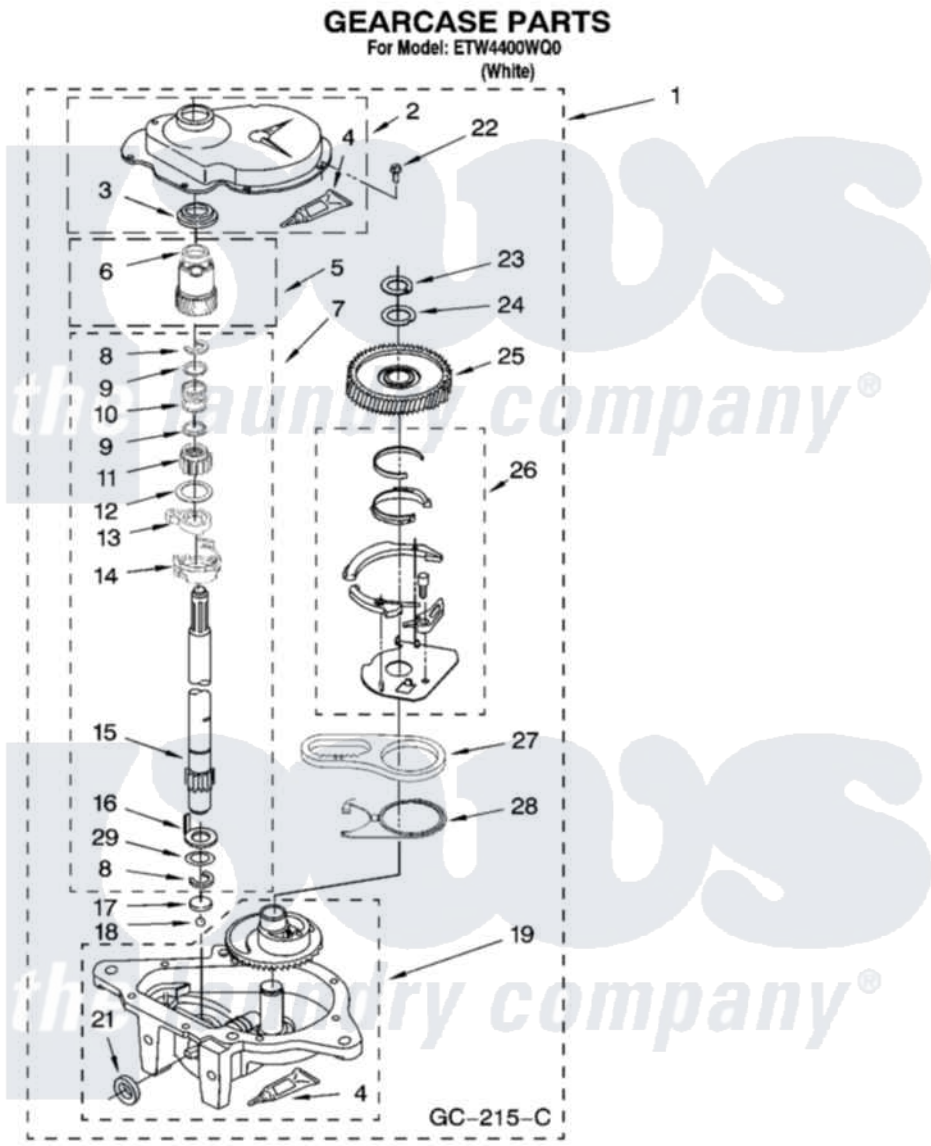

**Whirlpool ETW4400WQ0 08 - GEARCASE PARTS, OPTIONAL PARTS
(NOT INCLUDED)**

Whirlpool Residential Whirlpool ETW4400WQ0 Washer Parts Parts Diagram 08 - GEARCASE PARTS, OPTIONAL PARTS (NOT INCLUDED)

Click on the part number to view part

Item	Original Part Number	Replaced By	Status	Part Description
1	3360630	3360629		Gearcase
2	285202			Cover, Gearcase
3	3349985			Seal, Gearcase Cover
4	285195			Sealer Sealer, Gasket
5	63320	285362		Gear and Pinion
6	356427			Seal, Spin Pinion
7	389387			Shaft, Agitator
8	90369		Not Available	Ring, Retaining (2)
9	62677			Retainer, Spring
10	62676			Spring, Agitator
11	63273	285509		Shaft, Agitator
12	62619			Washer, Agitator Gear
13	62580	285206		Cam-Agitator
14	62581	285206		Cam-Agitator
15	285509			Shaft, Agitator