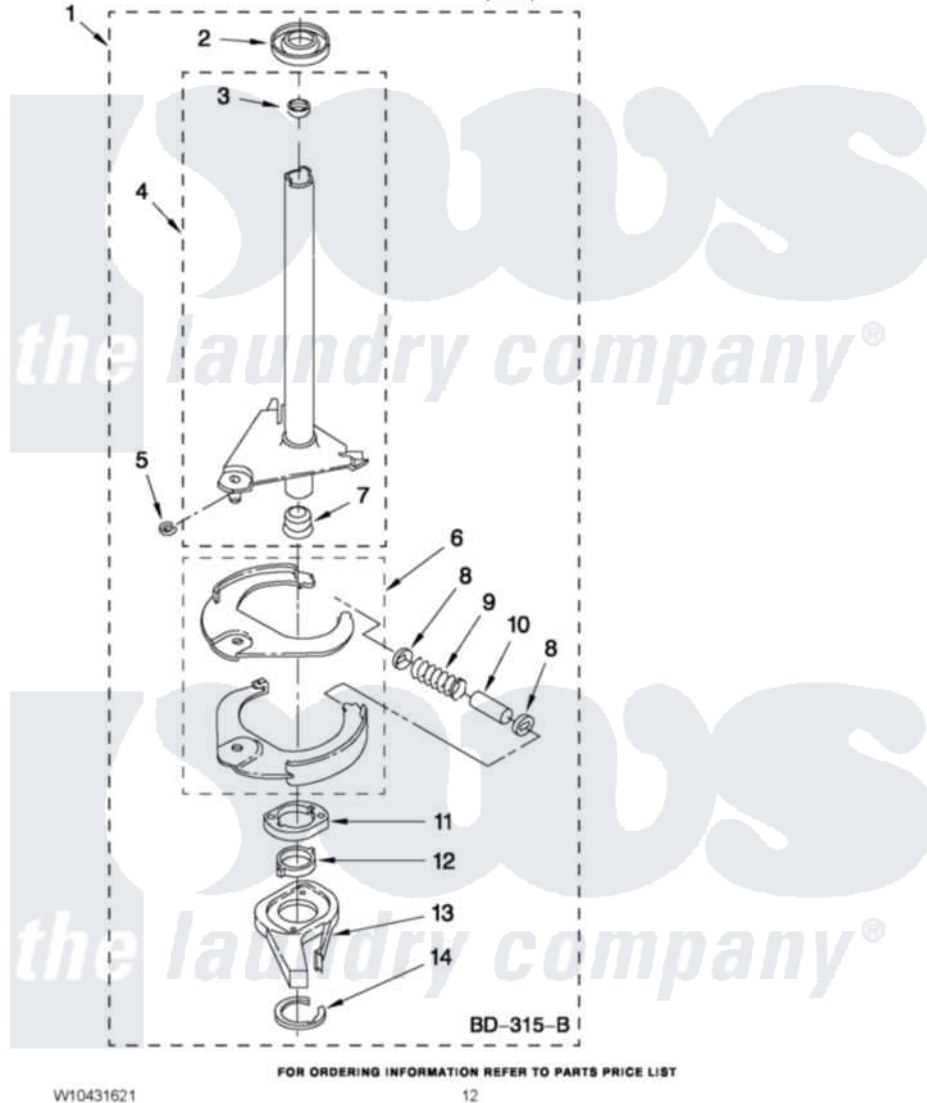

Whirlpool GCAM2792TQ3 08 - BRAKE AND DRIVE TUBE PARTS

BRAKE AND DRIVE TUBE PARTS

For Model: GCAM2792TQ3
(White)

W10431621

12

Whirlpool Residential Whirlpool GCAM2792TQ3 Washer Parts Parts Diagram 08 - BRAKE AND DRIVE TUBE PARTS

Click on the part number to view part

Item	Original Part Number	Replaced By	Status	Part Description
1	388952	285792		Basketdrive
2	62658			Ring, Thrust
3	356427			Seal, Spin Pinion
4	64027	64208		Tube-Spin
5	64035	W10083190		Ring, Retaining
6	64232	285438		Shoe-Brake
7	62703	8546462		"T" Bearing, Spin Tube
8	3353956	285658		Sleeve
9	387806		Not Available	Spring, Brake
10	3355360	285658		Sleeve
11	661516	8546461		Cam, Brake Release
12	63022			Sleeve, Cam
13	64194	285790		Lining
14	90368	W10083200		Ring, Retaining
NI	285208			Lubricant