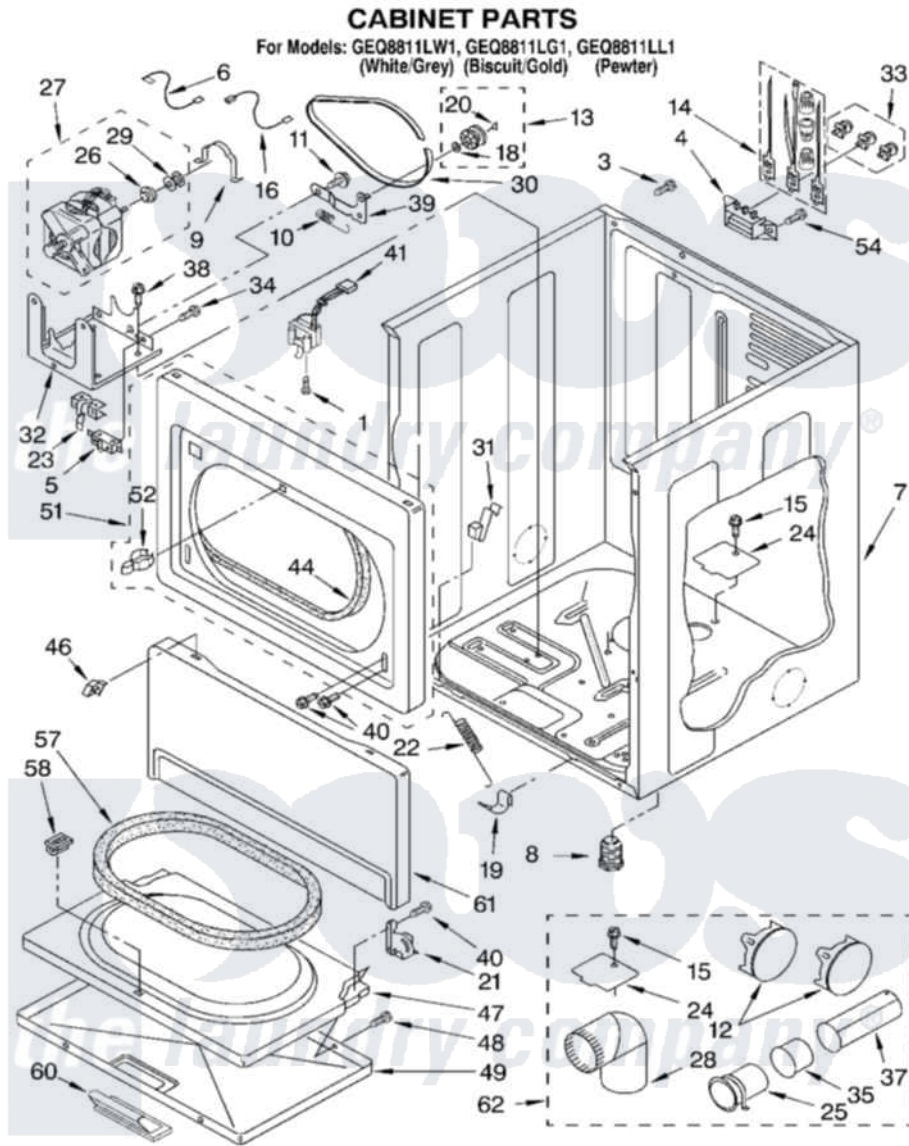

# Whirlpool GEQ8811LG1 02 - CABINET PARTS

8180006

3

Whirlpool [Residential Whirlpool GEQ8811LG1 Dryer Parts](#) Parts Diagram 02 - CABINET PARTS

[Click on the part number to view part](#)

| Item | Original Part Number    | Replaced By               | Status        | Part Description                       |
|------|-------------------------|---------------------------|---------------|--|
| 1    | 697773                  | <a href="#">3395530</a>   |               | Screw                                  |
| 3    | 697776                  | <a href="#">4331106</a>   |               | Screw, No.10-32 X 7/16                 |
| 4    | <a href="#">3397659</a> |                           |               | Block, Terminal                        |
| 5    | 3394881                 | <a href="#">279782</a>    |               | Switch-Lid                             |
| 6    | <a href="#">3398948</a> |                           |               | Wire, Jumper                           |
| 7    | <a href="#">8310656</a> |                           |               | Cabinet                                |
| "    | 8310659                 |                           | Not Available | Cabinet (Biscuit)                      |
| "    | 8528155                 | <a href="#">3979259</a>   |               | Cabinet                                |
| 8    | 3392100                 | <a href="#">49621</a>     |               | Feet-Leveling                          |
| "    | <a href="#">279810</a>  |                           |               | Foot-Optional                          |
| 9    | <a href="#">660658</a>  |                           |               | Clamp, Motor Mounting<br>343481 685441 |
| 10   | <a href="#">3387374</a> |                           |               | Spring, Idler                          |
| 11   | <a href="#">3389420</a> |                           |               | Retainer-Idler 1/4-20 X 1/16           |
| 12   | 697750                  | <a href="#">W10470674</a> |               | Dryer Exhaust Kit                      |
| "    | <a href="#">3388311</a> |                           |               | Plug, Multivent                        |
| "    | <a href="#">3979261</a> |                           |               | Plug, Multivent                        |