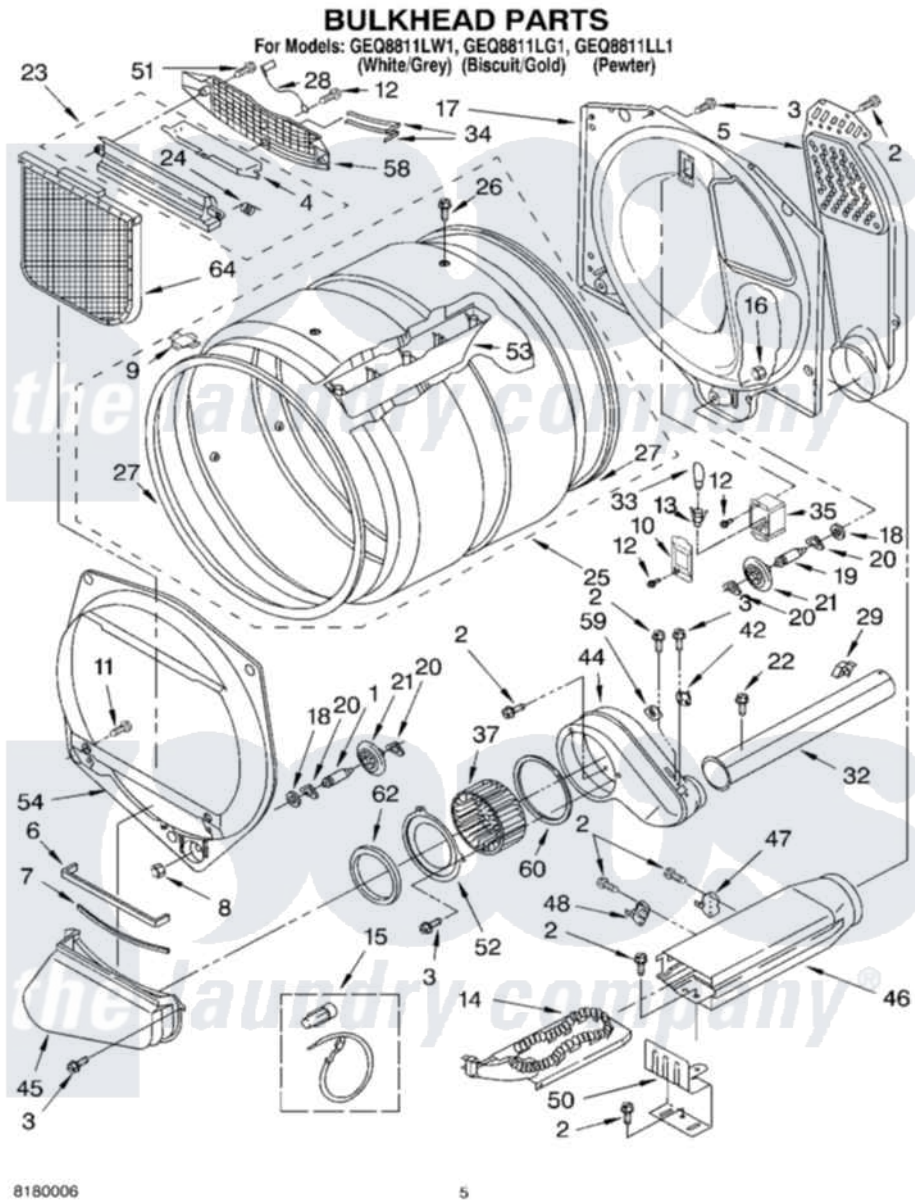

**Whirlpool GEQ8811LG1 03 - BULKHEAD PARTS - OPTIONAL PARTS  
(NOT INCLUDED)**

Whirlpool Residential Whirlpool GEQ8811LG1 Dryer Parts Parts Diagram 03 - BULKHEAD PARTS - OPTIONAL PARTS  
(NOT INCLUDED)

[Click on the part number to view part](#)

Item	Original Part Number	Replaced By	Status	Part Description
1	3399508	<a href="#">W10359271</a>		Shaft, Drum Roller Threads
2	<a href="#">90767</a>			Screw, 8A X 3/8 HeX Washer Head Tapping
3	3390647	<a href="#">488729</a>		Screw
4	3394984	<a href="#">8563758</a>		Door, Lint Screen
5	697354	<a href="#">3387911</a>		Duct-Air
6	<a href="#">697813</a>			Seal, Outlet Housing
7	697814	<a href="#">697813</a>		Seal, Outlet Housing
8	<a href="#">3359452</a>			Nut, Lock
9	<a href="#">8066086</a>			Plug, Drum Hole
10	3402841	<a href="#">8532165</a>		Lens, Drum Light
11	695240	<a href="#">488729</a>		Screw
12	487909	<a href="#">488729</a>		Screw
13	3403634	<a href="#">W10136369</a>		Socket, Drum Light Assembly
14	<a href="#">3387747</a>			Element, Heater