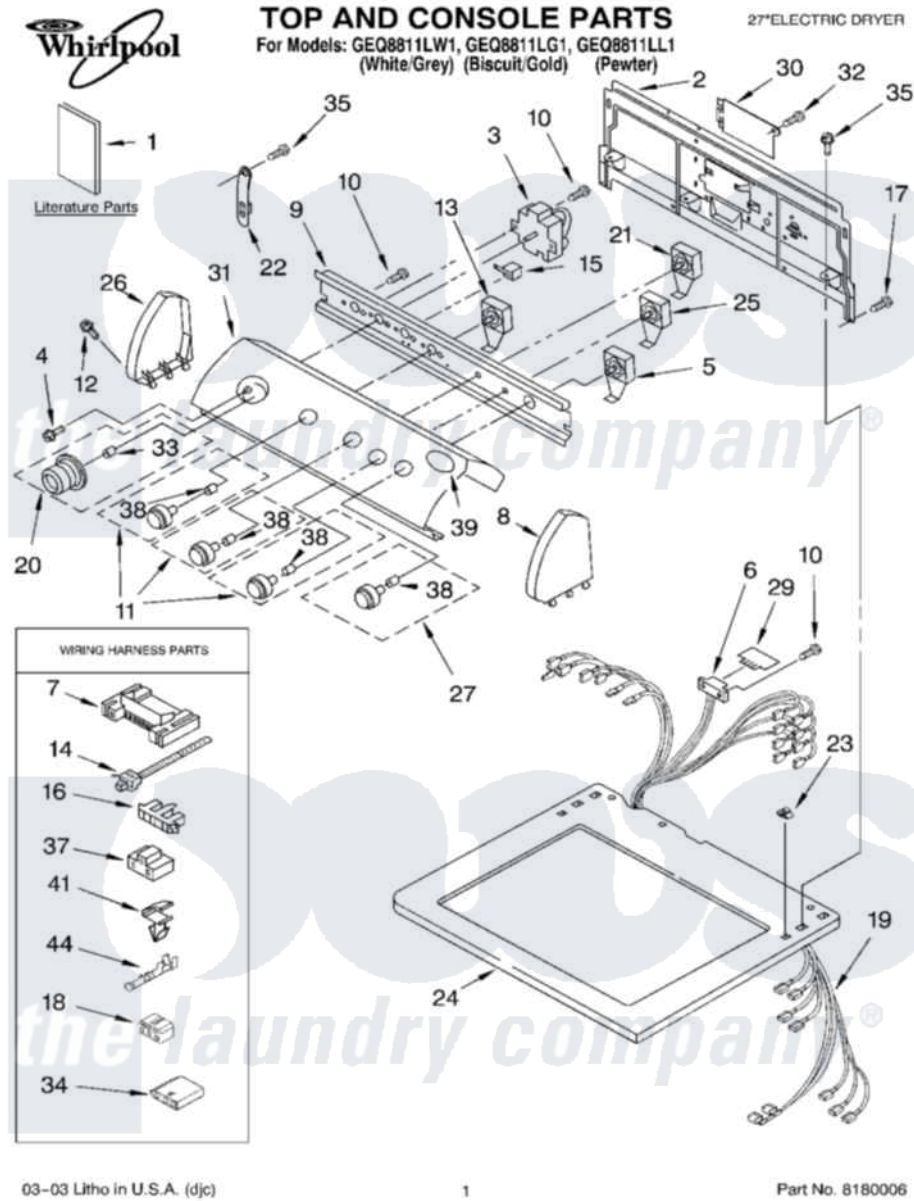

Whirlpool GEQ8811LL1 01 - TOP AND CONSOLE PARTS

03-03 Litho in U.S.A. (djc)

1

Part No. 8180006

Whirlpool Residential Whirlpool GEQ8811LL1 Dryer Parts Parts Diagram 01 - TOP AND CONSOLE PARTS
Click on the part number to view part

Item	Original Part Number	Replaced By	Status	Part Description
1	LIT8541831		Not Available	Literature Parts (Wiring Diagram)
"	LIT8535837		Not Available	Literature Parts (Guide, Use & Care)
"	LIT8535840		Not Available	Literature Parts (Instructions Installation)
"	N/A		Not Available	Following May Be Purchased DO-IT-YOURSELF REPAIR MANUALS
"	LIT677818	677818L		Diy
2	8317305	285909		Panel-Rear
3	3406725			Timer Assembly
4	3400859			Screw, Grounding
5	3398094			Switch, Push To Start
6	3391885			Connector, Edge
7	3395683			Receptacle, Multi-Terminal
8	8271359	279962		Endcap
"	8271362	279965		Endcap