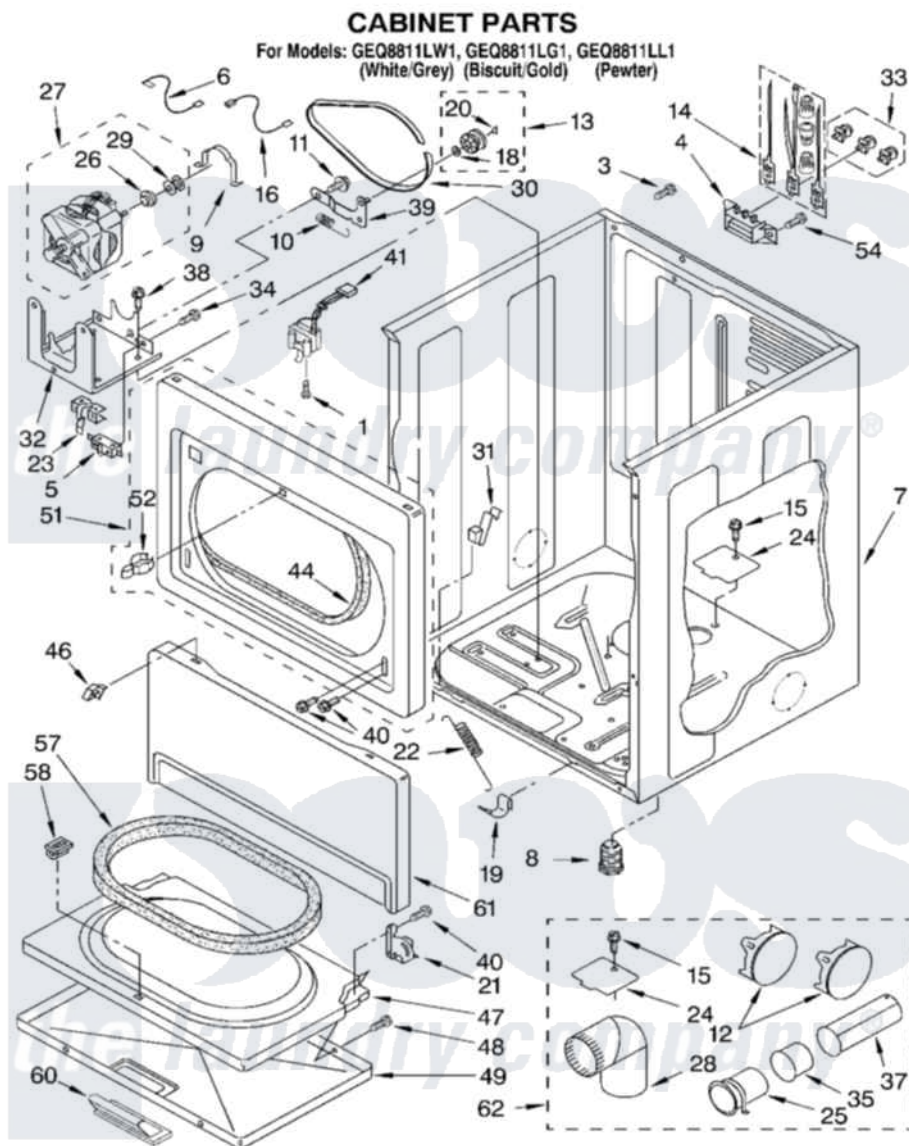

Whirlpool GEQ8811LL1 02 - CABINET PARTS

8180006

3

Whirlpool [Residential Whirlpool GEQ8811LL1 Dryer Parts](#) Parts Diagram 02 - CABINET PARTS

[Click on the part number to view part](#)

Item	Original Part Number	Replaced By	Status	Part Description
1	697773	3395530		Screw
3	697776	4331106		Screw, No.10-32 X 7/16
4	3397659			Block, Terminal
5	3394881	279782		Switch-Lid
6	3398948			Wire, Jumper
7	8310656			Cabinet
"	8310659		Not Available	Cabinet (Biscuit)
"	8528155	3979259		Cabinet
8	3392100	49621		Feet-Leveling
"	279810			Foot-Optional
9	660658			Clamp, Motor Mounting 343481 685441
10	3387374			Spring, Idler
11	3389420			Retainer-Idler 1/4-20 X 1/16
12	697750	W10470674		Dryer Exhaust Kit
"	3388311			Plug, Multivent
"	3979261			Plug, Multivent