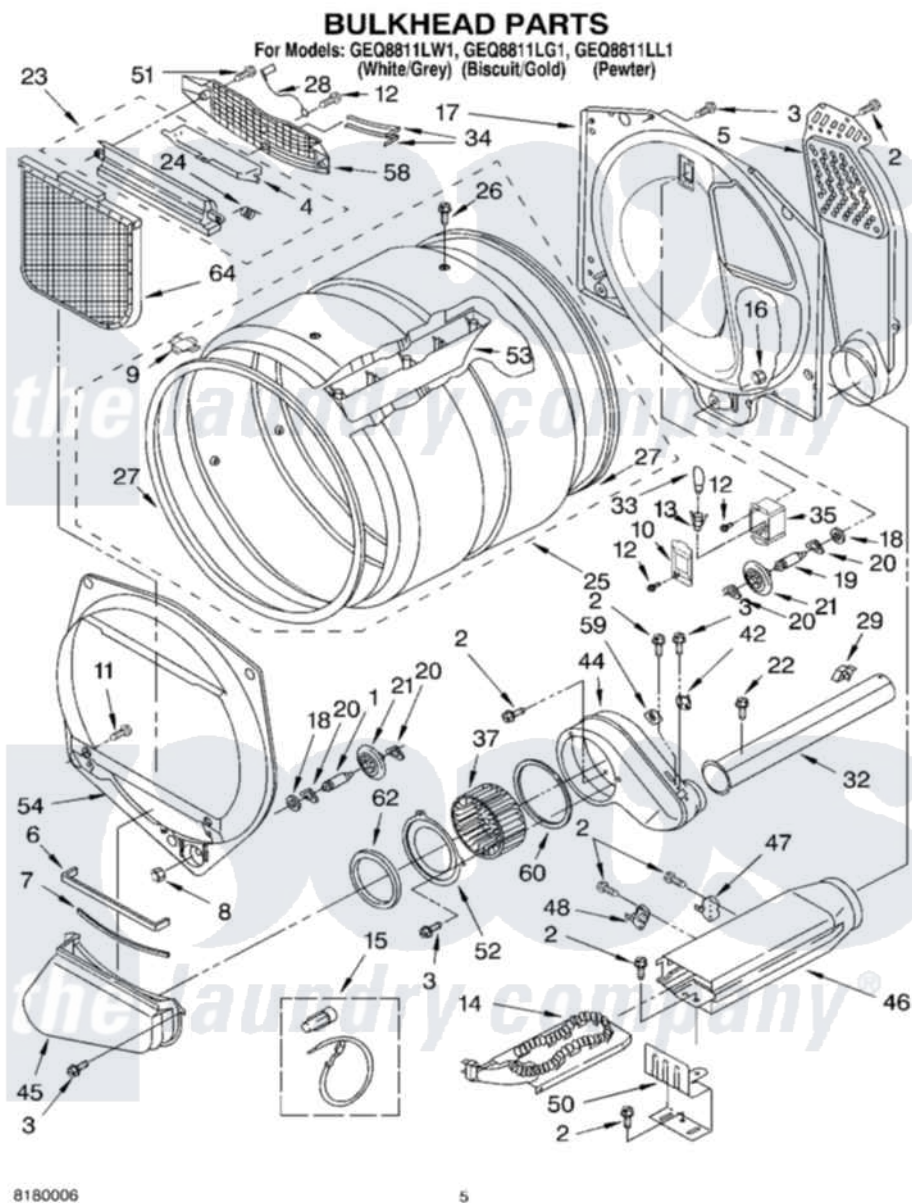

Whirlpool GEQ8811LL1 03 - BULKHEAD PARTS - OPTIONAL PARTS (NOT INCLUDED)

Whirlpool Residential Whirlpool GEQ8811LL1 Dryer Parts Parts Diagram 03 - BULKHEAD PARTS - OPTIONAL PARTS (NOT INCLUDED)

Click on the part number to view part

Item	Original Part Number	Replaced By	Status	Part Description
1	3399508	W10359271		Shaft, Drum Roller Threads
2	90767			Screw, 8A X 3/8 HeX Washer Head Tapping
3	3390647	488729		Screw
4	3394984	8563758		Door, Lint Screen
5	697354	3387911		Duct-Air
6	697813			Seal, Outlet Housing
7	697814	697813		Seal, Outlet Housing
8	3359452			Nut, Lock
9	8066086			Plug, Drum Hole
10	3402841	8532165		Lens, Drum Light
11	695240	488729		Screw
12	487909	488729		Screw
13	3403634	W10136369		Socket, Drum Light Assembly
14	3387747			Element, Heater