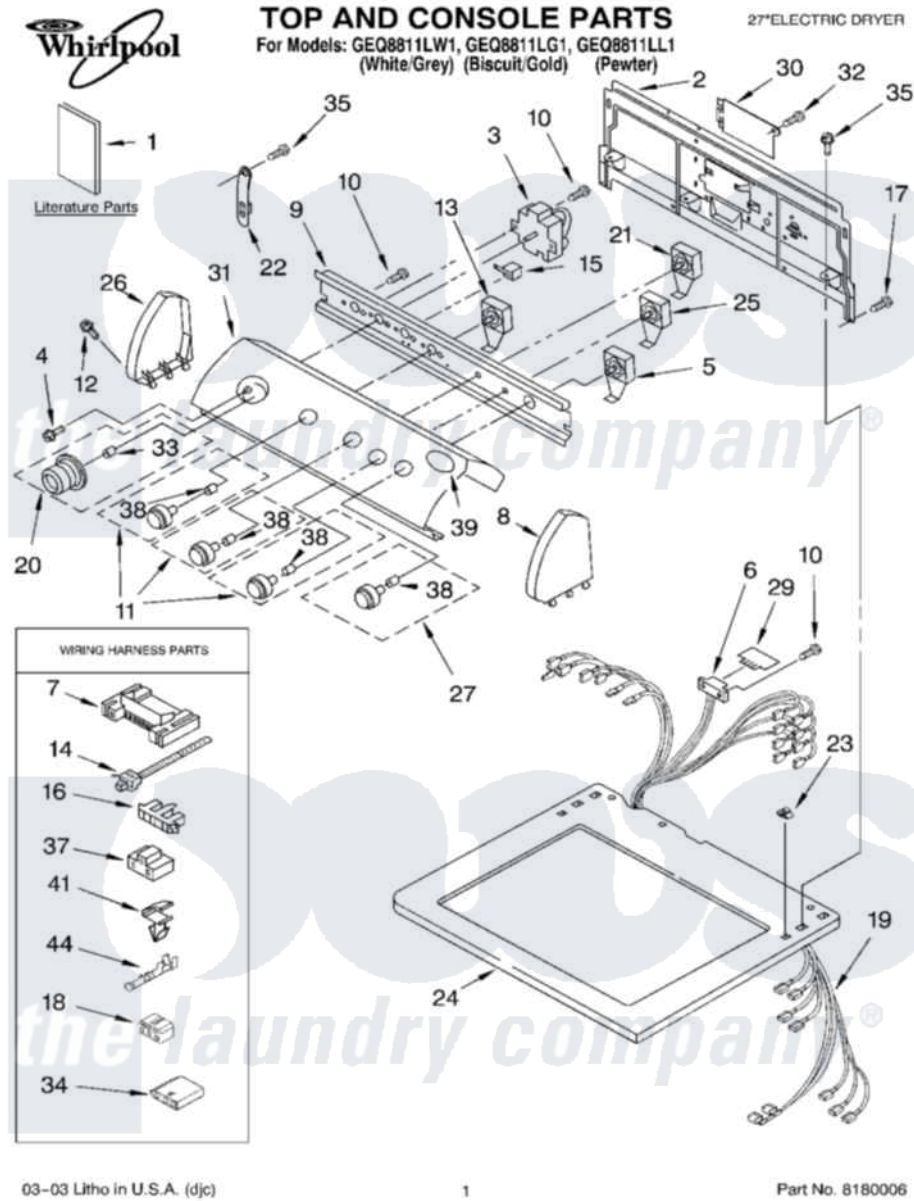

Whirlpool GEQ8811LW1 01 - TOP AND CONSOLE PARTS

03-03 Litho in U.S.A. (djc)

1

Part No. 8180006

Whirlpool Residential Whirlpool GEQ8811LW1 Dryer Parts Parts Diagram 01 - TOP AND CONSOLE PARTS
 Click on the part number to view part

Item	Original Part Number	Replaced By	Status	Part Description
1	LIT8541831		Not Available	Literature Parts (Wiring Diagram)
"	LIT8535837		Not Available	Literature Parts (Guide, Use & Care)
"	LIT8535840		Not Available	Literature Parts (Instructions Installation)
"	N/A		Not Available	Following May Be Purchased DO-IT-YOURSELF REPAIR MANUALS
"	LIT677818	677818L		Diy
2	8317305	285909		Panel-Rear
3	3406725			Timer Assembly
4	3400859			Screw, Grounding
5	3398094			Switch, Push To Start
6	3391885			Connector, Edge
7	3395683			Receptacle, Multi-Terminal
8	8271359	279962		Endcap
"	8271362	279965		Endcap

"	3956023	285980	Endcap
9	8271316		Bracket, Control
10	3390646	W10139210	Screw, 8-18 X 5/16
11	8538957		Knob, Control
"	8538958		Knob, Control
12	388326		Screw, 8-18 X 1.25
13	8528330		Switch, Temperature
14	3391018		Tie Cable
15	694419		Mini-Buzzer
16	3397269		Connector, Timer
17	693995		Screw, Hex Head
18	3347243		Block, Disconnect
19	8299956	8576516	Harns-Wire
20	8538953		Timer Knob Assembly
"	8538954		Timer Knob Assembly
21	3405154		Switch Rotary
22	8318255	8568314	Strap, Console
23	357213		Nut, Push-In
24	8535848	8563987	Top
"	8535849	8563988	Top
"	8535850	8563989	Top
25	3405152		Switch, Wrinkle Shield
26	8271365	279962	Endcap
"	8271368	279965	Endcap
"	3956024	285980	Endcap
27	8538959		Knob, Push-To-Start
"	8538960		Knob, Push-To-Start
29	3390537	8558178	Control, Electronic
30	8317342	W10119283	Cover, Terminal Block
31	8532625		Panel, Control
"	8532626		Panel, Control
32	3390814	90767	Screw, 8A X 3/8 HeX Washer Head Tapping
33	688805		Clip, Spring Knob
34	3936144		Do-It-Yourself Repair Manuals
35	3390647	488729	Screw
37	3401144		Connector
38	8536939		Clip, Knob
39	3955776		Medallion
41	3394427		Clip-Harness
44	94614		Terminal