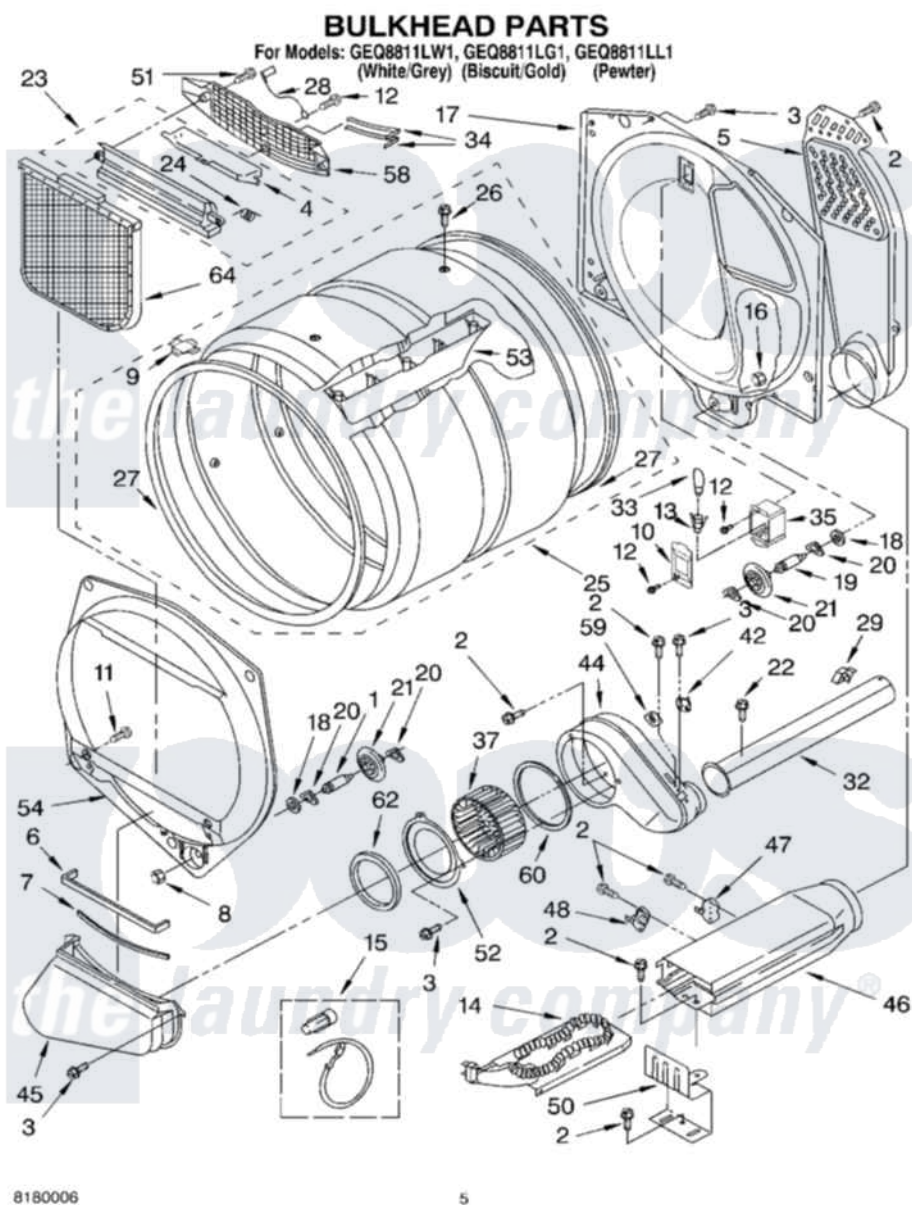

# Whirlpool GEQ8811LW1 03 - BULKHEAD PARTS - OPTIONAL PARTS (NOT INCLUDED)

Whirlpool Residential Whirlpool GEQ8811LW1 Dryer Parts Parts Diagram 03 - BULKHEAD PARTS - OPTIONAL PARTS  
(NOT INCLUDED)

Click on the part number to view part

Item	Original Part Number	Replaced By	Status	Part Description
1	3399508	<a href="#">W10359271</a>		Shaft, Drum Roller Threads
2	<a href="#">90767</a>			Screw, 8A X 3/8 HeX Washer Head Tapping
3	3390647	<a href="#">488729</a>		Screw
4	3394984	<a href="#">8563758</a>		Door, Lint Screen
5	697354	<a href="#">3387911</a>		Duct-Air
6	<a href="#">697813</a>			Seal, Outlet Housing
7	697814	<a href="#">697813</a>		Seal, Outlet Housing
8	<a href="#">3359452</a>			Nut, Lock
9	<a href="#">8066086</a>			Plug, Drum Hole
10	3402841	<a href="#">8532165</a>		Lens, Drum Light
11	695240	<a href="#">488729</a>		Screw
12	487909	<a href="#">488729</a>		Screw
13	3403634	<a href="#">W10136369</a>		Socket, Drum Light Assembly
14	<a href="#">3387747</a>			Element, Heater