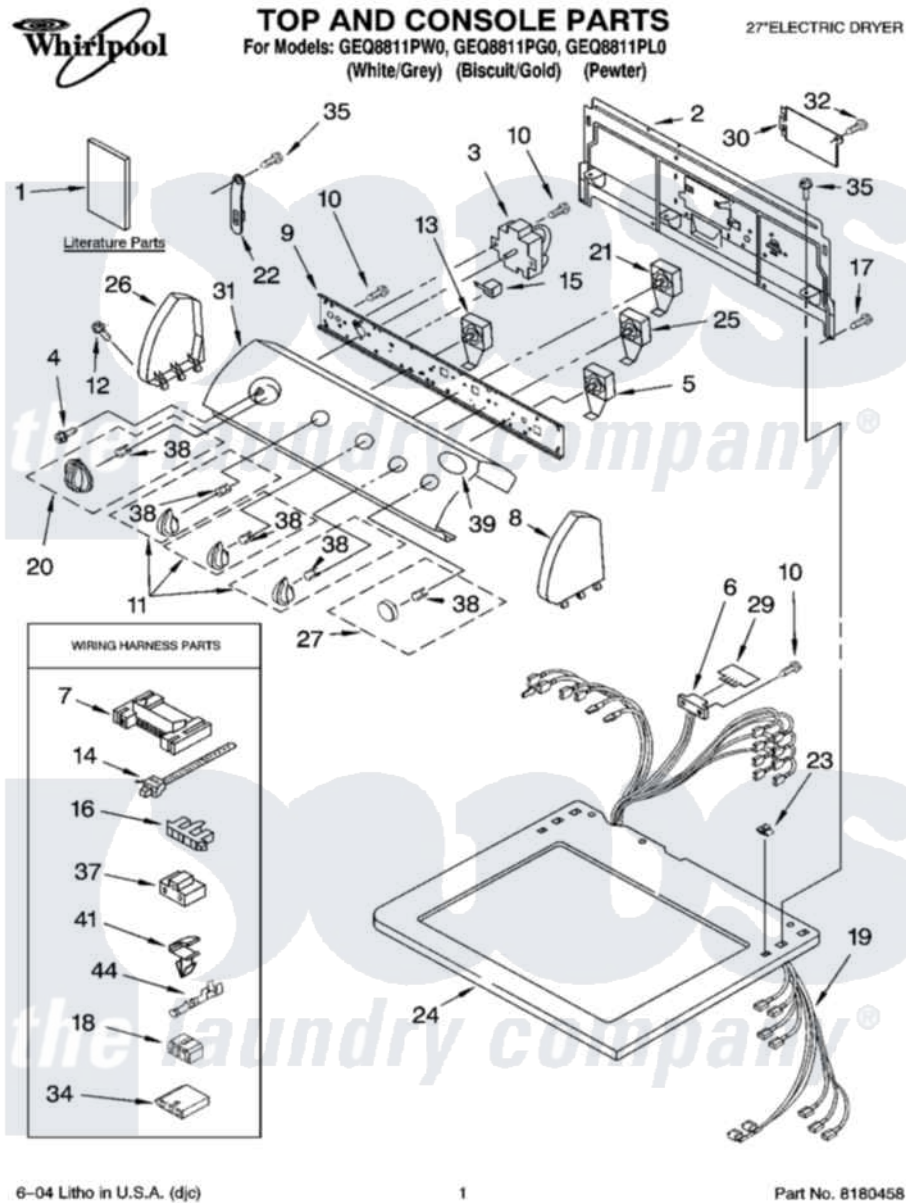

Whirlpool GEQ8811PG0 01 - TOP AND CONSOLE PARTS

6-04 Litho in U.S.A. (djc)

1

Part No. 8180458

Whirlpool Residential Whirlpool GEQ8811PG0 Dryer Parts Parts Diagram 01 - TOP AND CONSOLE PARTS

[Click on the part number to view part](#)

Item	Original Part Number	Replaced By	Status	Part Description
1	8541831			Wiring Diagram
"	8533770		Not Available	Sheet, Cycle Feature
"	8533772		Not Available	Guide, Use & Care
"	8535833		Not Available	Instructions Installation
"	N/A		Not Available	Following May Be Purchased DO-IT-YOURSELF REPAIR MANUALS
"	677818		Not Available	Manual, Do-It- Yourself Repair (Dryer)
2	8317305	285909		Panel-Rear
3	3406725			Timer Assembly
4	3400859			Screw, Grounding
5	3398094			Switch, Push To Start
6	3391885			Connector, Edge
7	3395683			Receptacle, Multi-Terminal
8	8271359	279962		Endcap
"	8271362	279965		Endcap

"	3956023	285980	Endcap
9	8544897		Bracket, Control
10	3390646	W10139210	Screw, 8-18 X 5/16
11	8544937		Knob, Control
"	8544938		Knob, Control
12	388326		Screw, 8-18 X 1.25
13	8528330		Switch, Temperature
14	3391018		Tie Cable
15	694419		Mini-Buzzer
16	3397269		Connector, Timer
17	693995		Screw, Hex Head
18	3347243		Block, Disconnect
19	8299956	8576516	Harns-Wire
20	8544957		Timer Knob Assembly
"	8544958		Timer Knob Assembly
21	3405154		Switch Rotary
22	8318255	8568314	Strap, Console
23	357213		Nut, Push-In
24	8535848	8563987	Top
"	8535849	8563988	Top
"	8546092	3980605	Top
25	3405152		Switch, Wrinkle Shield
26	8271365	279962	Endcap
"	8271368	279965	Endcap
"	3956024	285980	Endcap
27	8544941		Knob, Push-To-Start
"	8544942		Knob, Push-To-Start
29	3390537	8558178	Control, Electronic
30	8317342	W10119283	Cover, Terminal Block
31	8546001		Panel, Control
"	8546002		Panel, Control
32	3390814	90767	Screw, 8A X 3/8 HeX Washer Head Tapping
34	3936144		Do-It-Yourself Repair Manuals
35	3390647	488729	Screw
37	3401144		Connector
38	8536939		Clip, Knob
39	8533990		Medallion
41	3394427		Clip-Harness
44	94614		Terminal