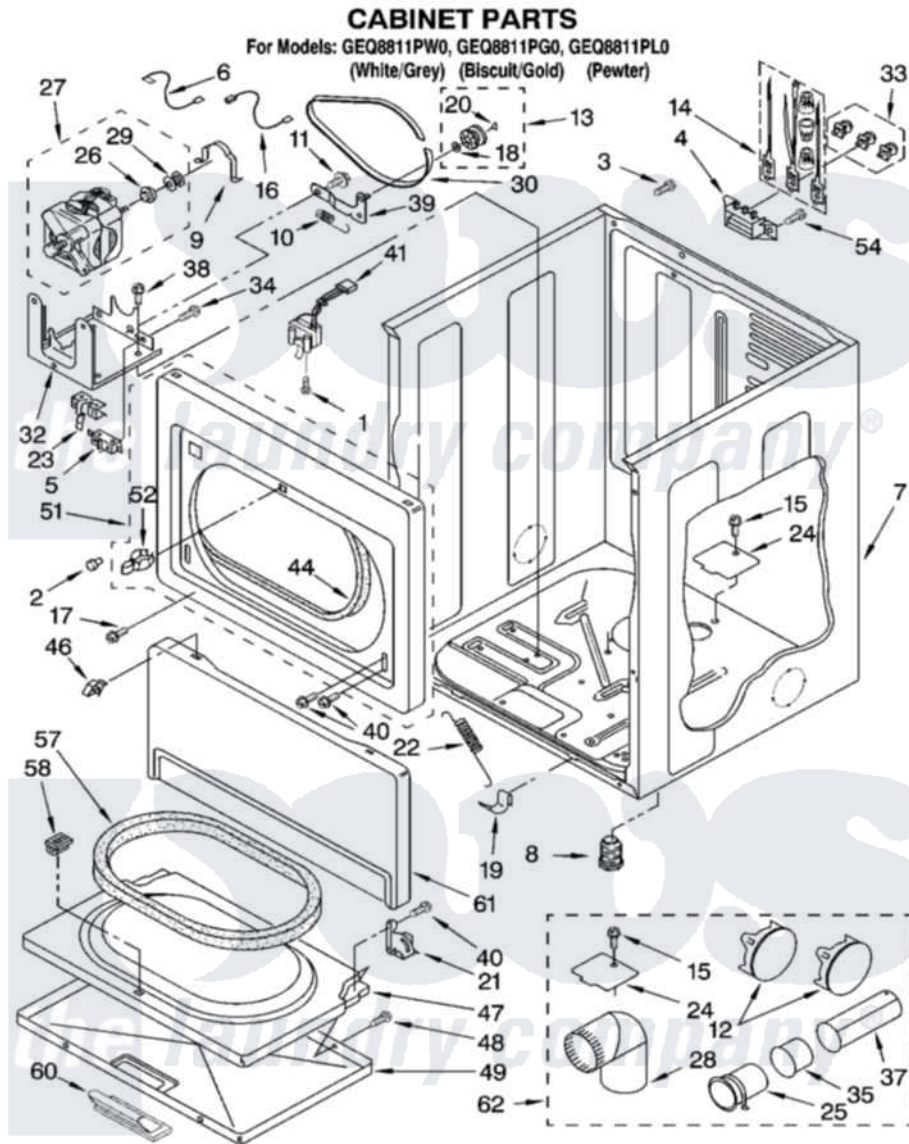

Whirlpool GEQ8811PG0 02 - CABINET PARTS

8180458

3

Whirlpool [Residential Whirlpool GEQ8811PG0 Dryer Parts](#) Parts Diagram 02 - CABINET PARTS
Click on the part number to view part

Item	Original Part Number	Replaced By	Status	Part Description
1	697773	3395530		Screw
2	693152			Bumper, Console
3	697776	4331106		Screw, No.10-32 X 7/16
4	3397659			Block, Terminal
5	3394881	279782		Switch-Lid
6	3398948			Wire, Jumper
7	8310656			Cabinet
"	8310659		Not Available	Cabinet (Biscuit)
"	8528155	3979259		Cabinet
8	3392100	49621		Feet-Leveling
"	279810			Foot-Optional
9	660658			Clamp, Motor Mounting 343481 685441
10	3387374			Spring, Idler
11	3389420			Retainer-Idler 1/4-20 X 1/16
12	697750	W10470674		Dryer Exhaust Kit
"	3388311			Plug, Multivent