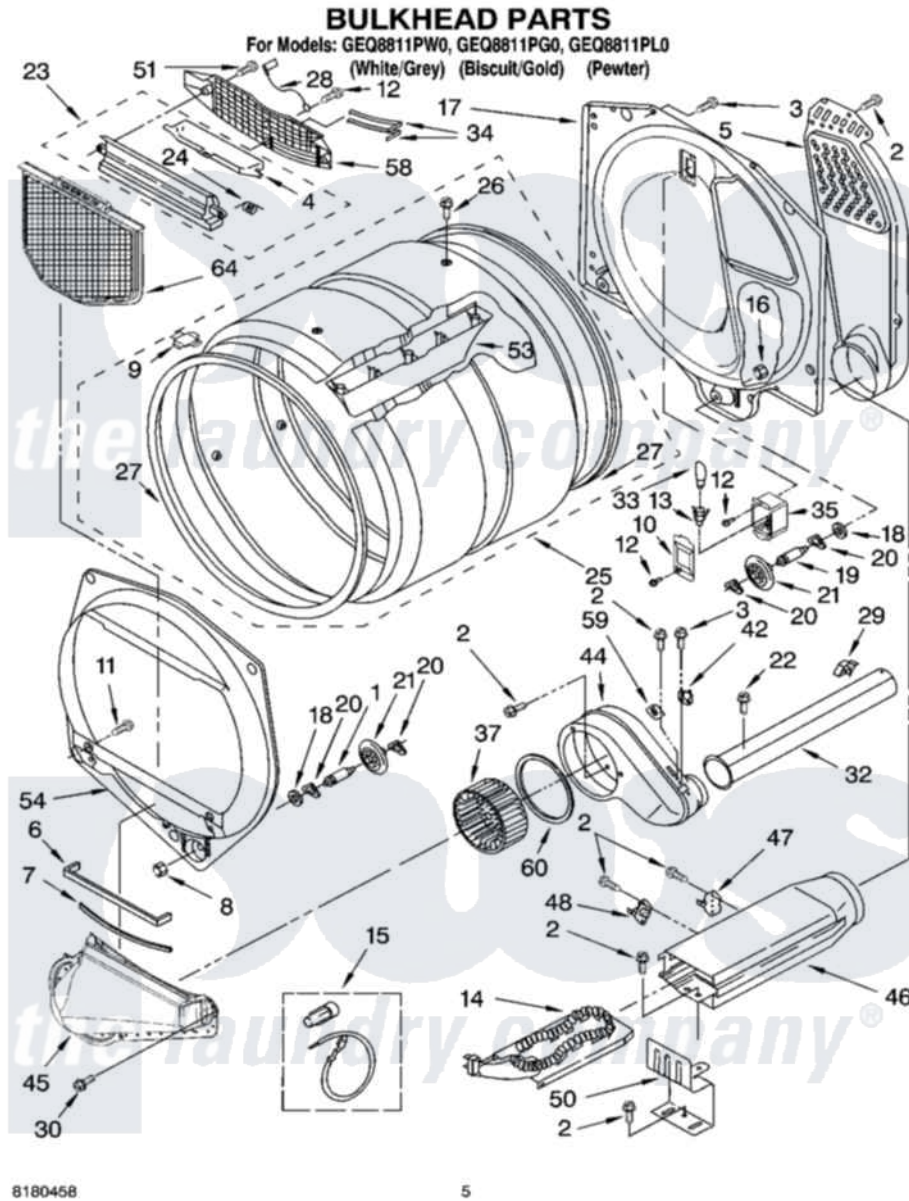

# Whirlpool GEQ8811PG0 03 - BULKHEAD PARTS

Whirlpool [Residential Whirlpool GEQ8811PG0 Dryer Parts](#) Parts Diagram 03 - BULKHEAD PARTS  
Click on the part number to view part

Item	Original Part Number	Replaced By	Status	Part Description
1	3399508	<a href="#">W10359271</a>		Shaft, Drum Roller Threads
2	<a href="#">90767</a>			Screw, 8A X 3/8 HeX Washer Head Tapping
3	3390647	<a href="#">488729</a>		Screw
4	3394984	<a href="#">8563758</a>		Door, Lint Screen
5	697354	<a href="#">3387911</a>		Duct-Air
6	<a href="#">697813</a>			Seal, Outlet Housing
7	697814	<a href="#">697813</a>		Seal, Outlet Housing
8	<a href="#">3359452</a>			Nut, Lock
9	<a href="#">8066086</a>			Plug, Drum Hole
10	3402841	<a href="#">8532165</a>		Lens, Drum Light
11	695240	<a href="#">488729</a>		Screw
12	487909	<a href="#">488729</a>		Screw
13	3403634	<a href="#">W10136369</a>		Socket, Drum Light Assembly
14	<a href="#">3387747</a>			Element, Heater
15	<a href="#">279457</a>			Wire Kit, Terminal
16	<a href="#">3387709</a>			Nut, 3/8-16