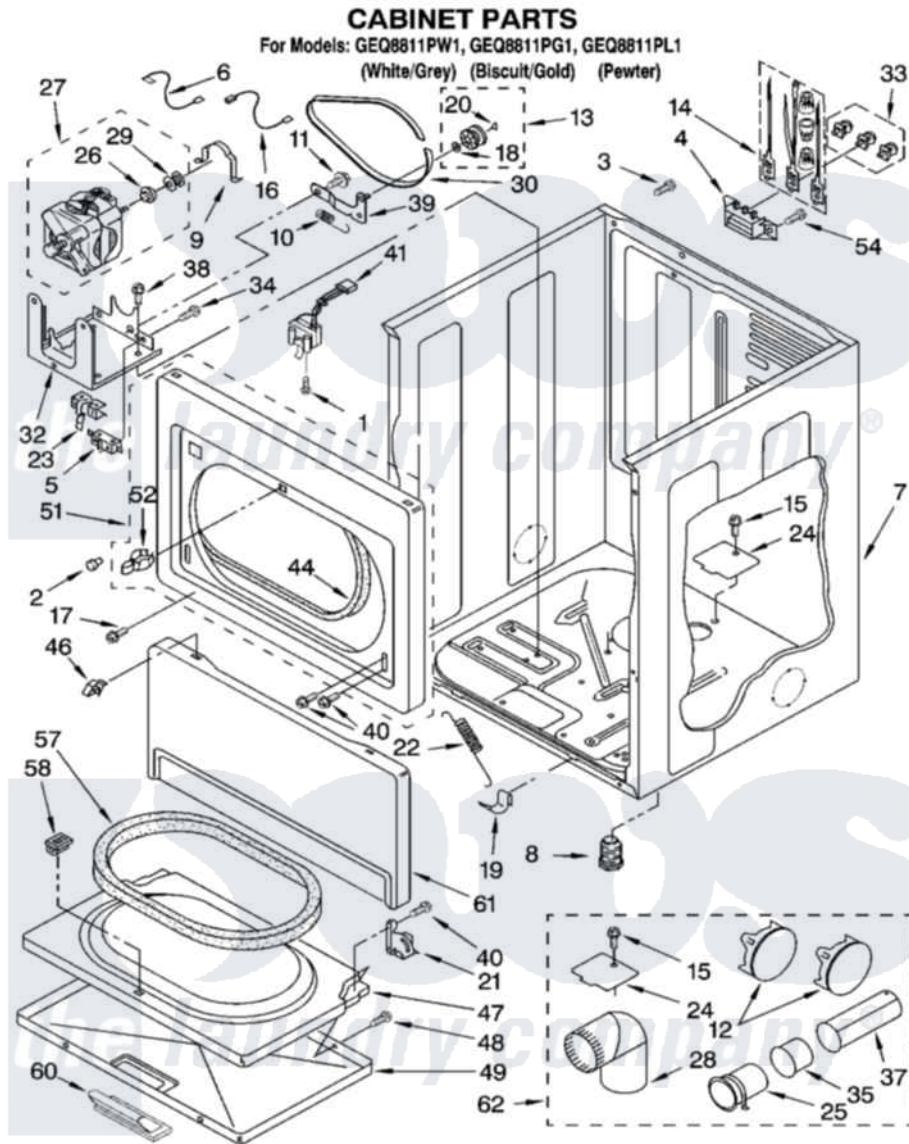

Whirlpool GEQ8811PL1 02 - CABINET PARTS

8181077

3

Whirlpool Residential Whirlpool GEQ8811PL1 Dryer Parts Parts Diagram 02 - CABINET PARTS

[Click on the part number to view part](#)

Item	Original Part Number	Replaced By	Status	Part Description
1	697773	3395530		Screw
2	693152			Bumper, Console
3	697776	4331106		Screw, No.10-32 X 7/16
4	3397659			Block, Terminal
5	3394881	279782		Switch-Lid
6	3398948			Wire, Jumper
7	8310656			Cabinet
"	8310659		Not Available	Cabinet (Biscuit)
"	8528155	3979259		Cabinet
8	3392100	49621		Feet-Leveling
"	279810			Foot-Optional
9	660658			Clamp, Motor Mounting 343481 685441
10	3387374			Spring, Idler
11	3389420			Retainer-Idler 1/4-20 X 1/16
12	697750	W10470674		Dryer Exhaust Kit
"	3388311			Plug, Multivent