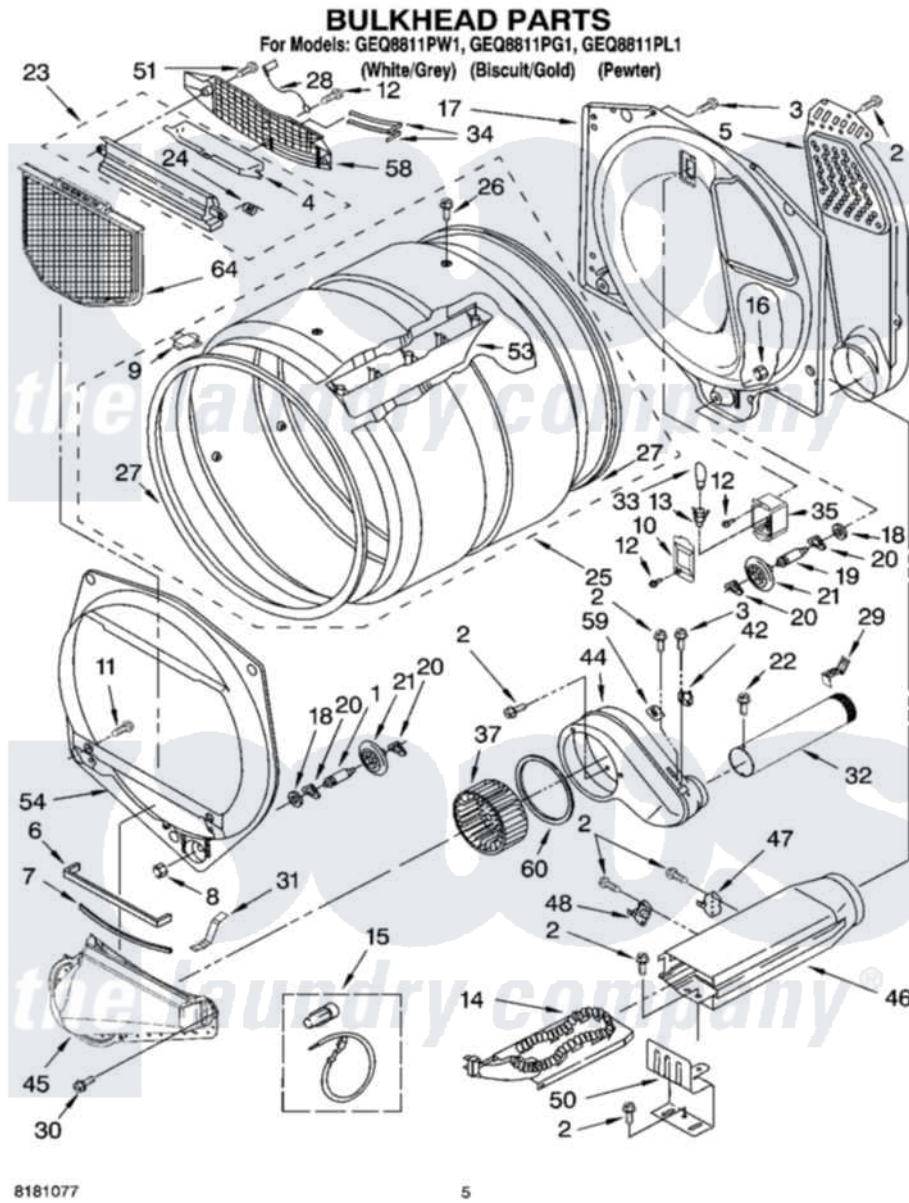

Whirlpool GEQ8811PL1 03 - BULKHEAD PARTS, OPTIONAL PARTS (NOT INCLUDED)

Whirlpool [Residential Whirlpool GEQ8811PL1 Dryer Parts](#) Parts Diagram 03 - BULKHEAD PARTS, OPTIONAL PARTS (NOT INCLUDED)

[Click on the part number to view part](#)

Item	Original Part Number	Replaced By	Status	Part Description
1	8575324	W10359271		Shaft, Drum Roller Threads
2	90767			Screw, 8A X 3/8 HeX Washer Head Tapping
3	3390647	488729		Screw
4	3394984	8563758		Door, Lint Screen
5	697354	3387911		Duct-Air
6	697813			Seal, Outlet Housing
7	697814	697813		Seal, Outlet Housing
8	3934666	W10080210		Nut, 3/8 X 16
9	8066086			Plug, Drum Hole
10	3402841	8532165		Lens, Drum Light
11	695240	488729		Screw
12	487909	488729		Screw
13	3403634	W10136369		Socket, Drum Light Assembly
14	3387747			Element, Heater