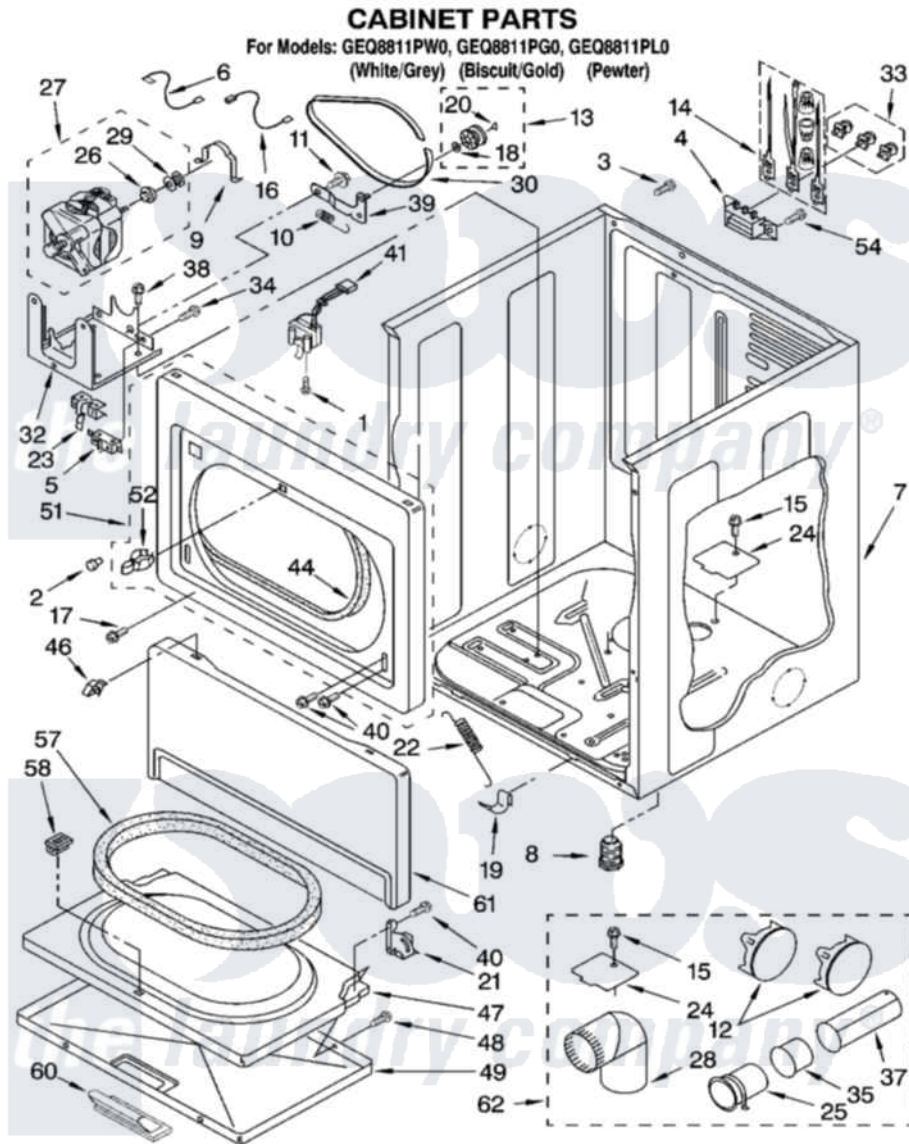

Whirlpool GEQ8811PW0 02 - CABINET PARTS

8180458

3

Whirlpool [Residential Whirlpool GEQ8811PW0 Dryer Parts](#) Parts Diagram 02 - CABINET PARTS
Click on the part number to view part

Item	Original Part Number	Replaced By	Status	Part Description
1	697773	3395530		Screw
2	693152			Bumper, Console
3	697776	4331106		Screw, No.10-32 X 7/16
4	3397659			Block, Terminal
5	3394881	279782		Switch-Lid
6	3398948			Wire, Jumper
7	8310656			Cabinet
"	8310659		Not Available	Cabinet (Biscuit)
"	8528155	3979259		Cabinet
8	3392100	49621		Feet-Leveling
"	279810			Foot-Optional
9	660658			Clamp, Motor Mounting 343481 685441
10	3387374			Spring, Idler
11	3389420			Retainer-Idler 1/4-20 X 1/16
12	697750	W10470674		Dryer Exhaust Kit
"	3388311			Plug, Multivalent