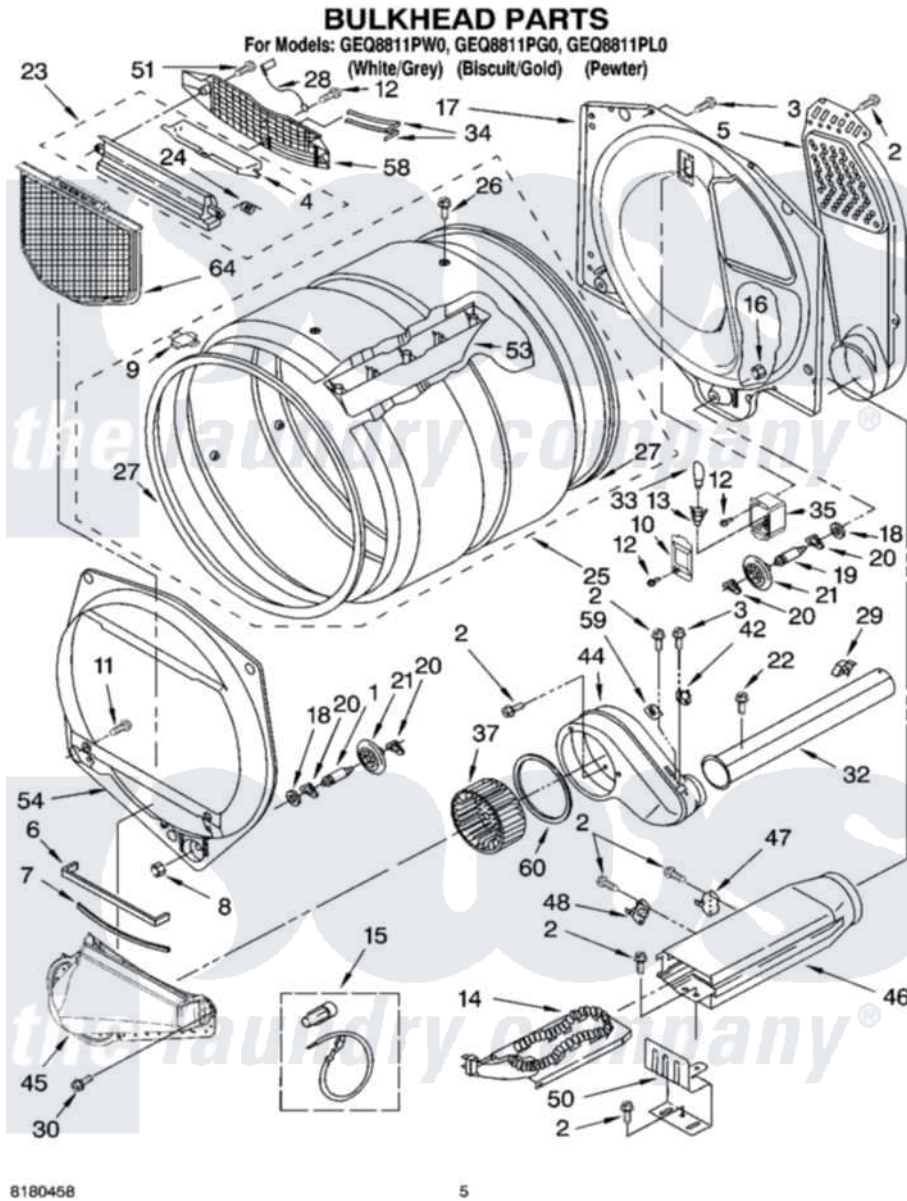

Whirlpool GEQ8811PW0 03 - BULKHEAD PARTS

8180458

5

Whirlpool [Residential Whirlpool GEQ8811PW0 Dryer Parts](#) Parts Diagram 03 - BULKHEAD PARTS
Click on the part number to view part

Item	Original Part Number	Replaced By	Status	Part Description
1	3399508	W10359271		Shaft, Drum Roller Threads
2	90767			Screw, 8A X 3/8 HeX Washer Head Tapping
3	3390647	488729		Screw
4	3394984	8563758		Door, Lint Screen
5	697354	3387911		Duct-Air
6	697813			Seal, Outlet Housing
7	697814	697813		Seal, Outlet Housing
8	3359452			Nut, Lock
9	8066086			Plug, Drum Hole
10	3402841	8532165		Lens, Drum Light
11	695240	488729		Screw
12	487909	488729		Screw
13	3403634	W10136369		Socket, Drum Light Assembly
14	3387747			Element, Heater
15	279457			Wire Kit, Terminal
16	3387709			Nut, 3/8-16