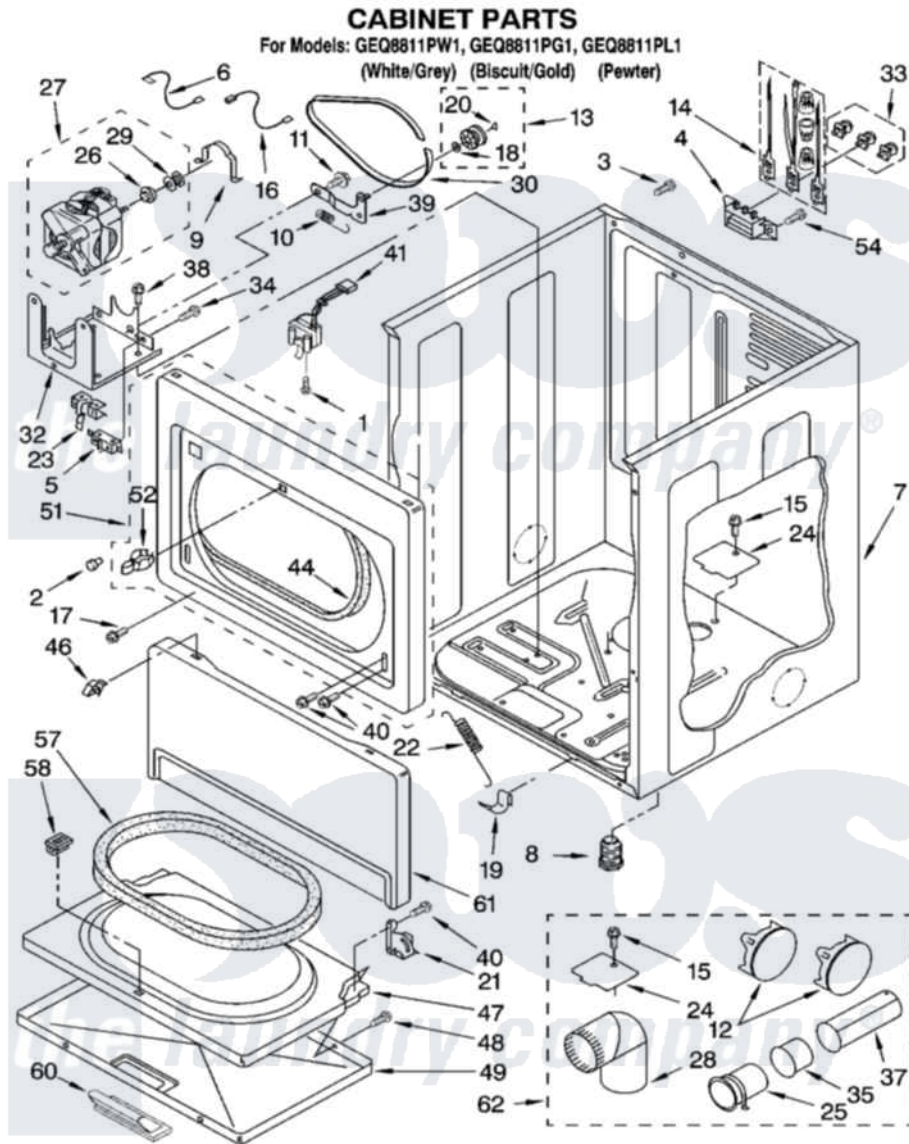

# Whirlpool GEQ8811PW1 02 - CABINET PARTS

8181077

3

Whirlpool [Residential Whirlpool GEQ8811PW1 Dryer Parts](#) Parts Diagram 02 - CABINET PARTS

[Click on the part number to view part](#)

Item	Original Part Number	Replaced By	Status	Part Description
1	697773	<a href="#">3395530</a>		Screw
2	<a href="#">693152</a>			Bumper, Console
3	697776	<a href="#">4331106</a>		Screw, No.10-32 X 7/16
4	<a href="#">3397659</a>			Block, Terminal
5	3394881	<a href="#">279782</a>		Switch-Lid
6	<a href="#">3398948</a>			Wire, Jumper
7	<a href="#">8310656</a>			Cabinet
"	8310659		Not Available	Cabinet (Biscuit)
"	8528155	<a href="#">3979259</a>		Cabinet
8	3392100	<a href="#">49621</a>		Feet-Leveling
"	<a href="#">279810</a>			Foot-Optional
9	<a href="#">660658</a>			Clamp, Motor Mounting 343481 685441
10	<a href="#">3387374</a>			Spring, Idler
11	<a href="#">3389420</a>			Retainer-Idler 1/4-20 X 1/16
12	697750	<a href="#">W10470674</a>		Dryer Exhaust Kit
"	<a href="#">3388311</a>			Plug, Multivent