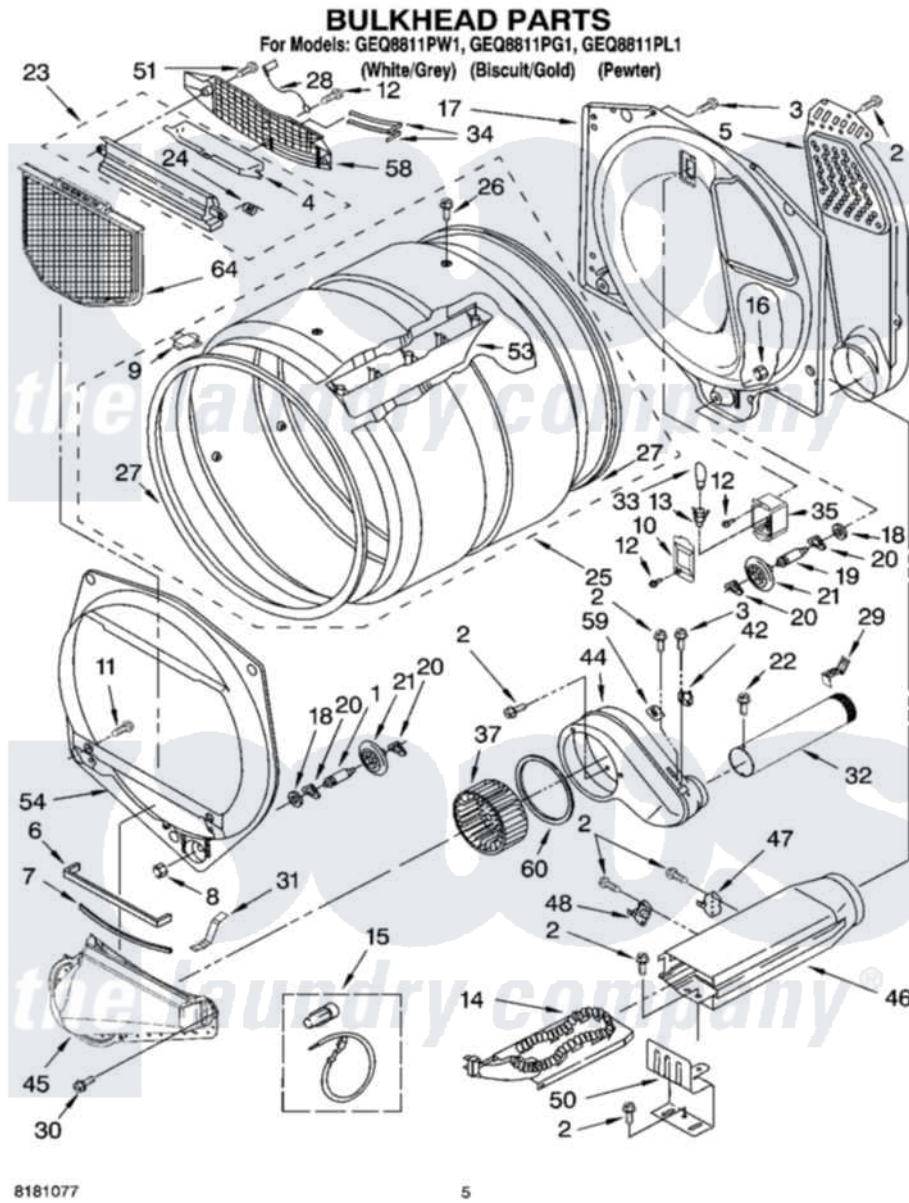

**Whirlpool GEQ8811PW1 03 - BULKHEAD PARTS, OPTIONAL PARTS  
(NOT INCLUDED)**

Whirlpool Residential Whirlpool GEQ8811PW1 Dryer Parts Parts Diagram 03 - BULKHEAD PARTS, OPTIONAL PARTS  
(NOT INCLUDED)

Click on the part number to view part

Item	Original Part Number	Replaced By	Status	Part Description
1	8575324	<a href="#">W10359271</a>		Shaft, Drum Roller Threads
2	<a href="#">90767</a>			Screw, 8A X 3/8 HeX Washer Head Tapping
3	3390647	<a href="#">488729</a>		Screw
4	3394984	<a href="#">8563758</a>		Door, Lint Screen
5	697354	<a href="#">3387911</a>		Duct-Air
6	<a href="#">697813</a>			Seal, Outlet Housing
7	697814	<a href="#">697813</a>		Seal, Outlet Housing
8	3934666	<a href="#">W10080210</a>		Nut, 3/8 X 16
9	<a href="#">8066086</a>			Plug, Drum Hole
10	3402841	<a href="#">8532165</a>		Lens, Drum Light
11	695240	<a href="#">488729</a>		Screw
12	487909	<a href="#">488729</a>		Screw
13	3403634	<a href="#">W10136369</a>		Socket, Drum Light Assembly
14	<a href="#">3387747</a>			Element, Heater