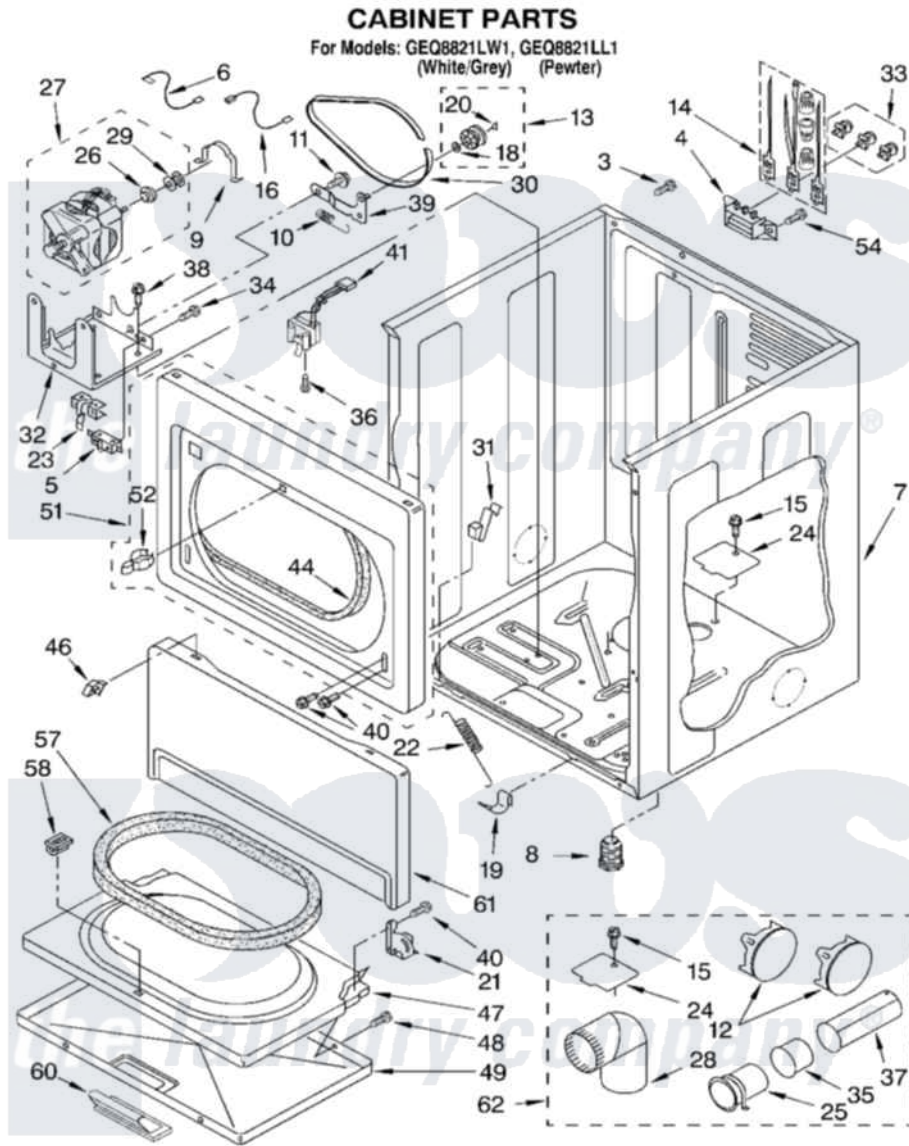

# Whirlpool GEQ8821LW1 02 - CABINET PARTS

8180007

3

Whirlpool [Residential Whirlpool GEQ8821LW1 Dryer Parts](#) Parts Diagram 02 - CABINET PARTS

[Click on the part number to view part](#)

Item	Original Part Number	Replaced By	Status	Part Description
3	697776	<a href="#">4331106</a>		Screw, No.10-32 X 7/16
4	<a href="#">3397659</a>			Block, Terminal
5	3394881	<a href="#">279782</a>		Switch-Lid
6	<a href="#">3398948</a>			Wire, Jumper
7	<a href="#">8310656</a>			Cabinet
"	8528155	<a href="#">3979259</a>		Cabinet
8	3392100	<a href="#">49621</a>		Feet-Leveling
"	<a href="#">279810</a>			Foot-Optional
9	<a href="#">660658</a>			Clamp, Motor Mounting 343481 685441
10	<a href="#">3387374</a>			Spring, Idler
11	<a href="#">3389420</a>			Retainer-Idler 1/4-20 X 1/16
12	697750	<a href="#">W10470674</a>		Dryer Exhaust Kit
"	<a href="#">3979261</a>			Plug, Multivent
13	3388672	<a href="#">279640</a>		Pulley-Idr
14	<a href="#">279318</a>			Terminal Tinned And Brass Panel