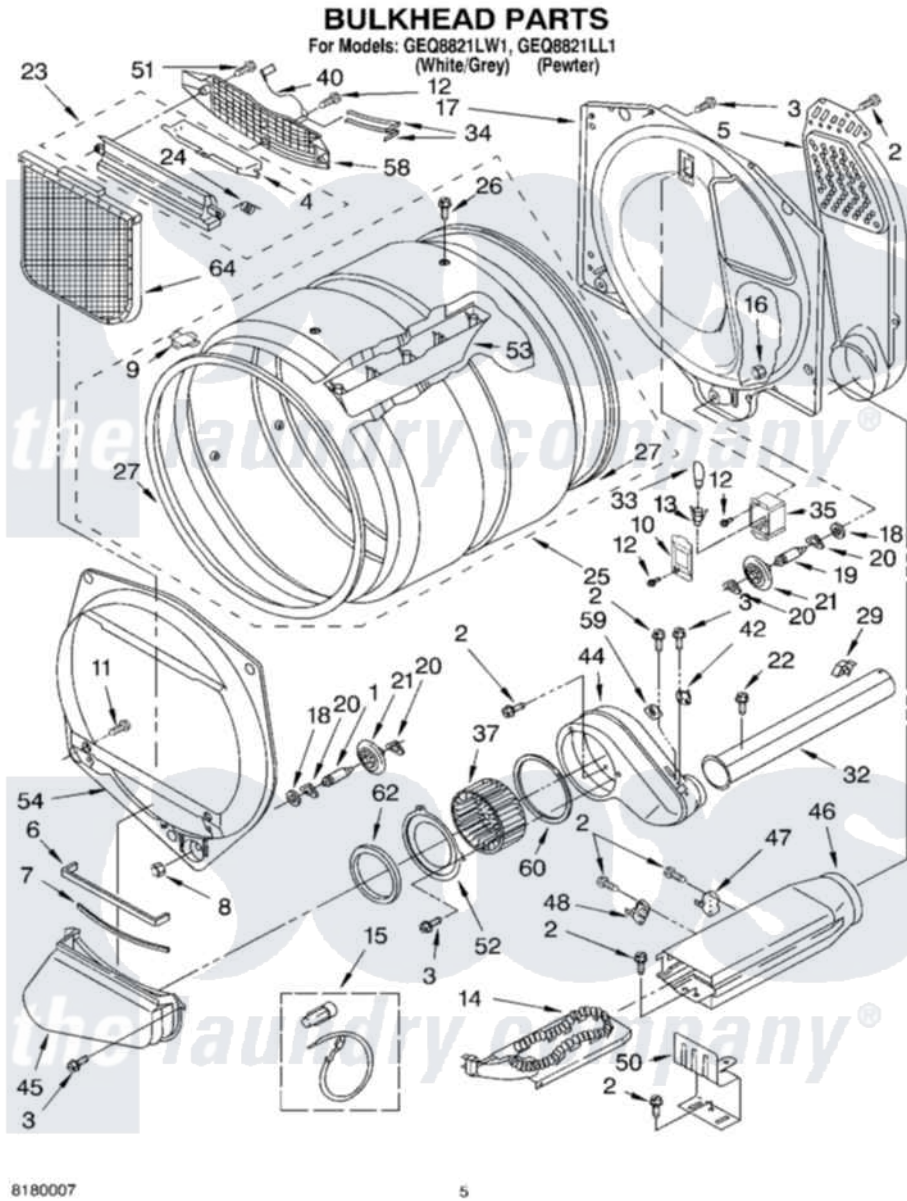

Whirlpool GEQ8821LW1 03 - BULKHEAD PARTS

8180007

5

Whirlpool [Residential Whirlpool GEQ8821LW1 Dryer Parts](#) Parts Diagram 03 - BULKHEAD PARTS
Click on the part number to view part

Item	Original Part Number	Replaced By	Status	Part Description
1	3399508	W10359271		Shaft, Drum Roller Threads
2	90767			Screw, 8A X 3/8 HeX Washer Head Tapping
3	3390647	488729		Screw
4	3394984	8563758		Door, Lint Screen
5	697354	3387911		Duct-Air
6	697813			Seal, Outlet Housing
7	697814	697813		Seal, Outlet Housing
8	3359452			Nut, Lock
9	8066086			Plug, Drum Hole
10	3402841	8532165		Lens, Drum Light
11	695240	488729		Screw
12	487909	488729		Screw
13	3403634	W10136369		Socket, Drum Light Assembly
14	3387747			Element, Heater
15	279457			Wire Kit, Terminal
16	3387709			Nut, 3/8-16