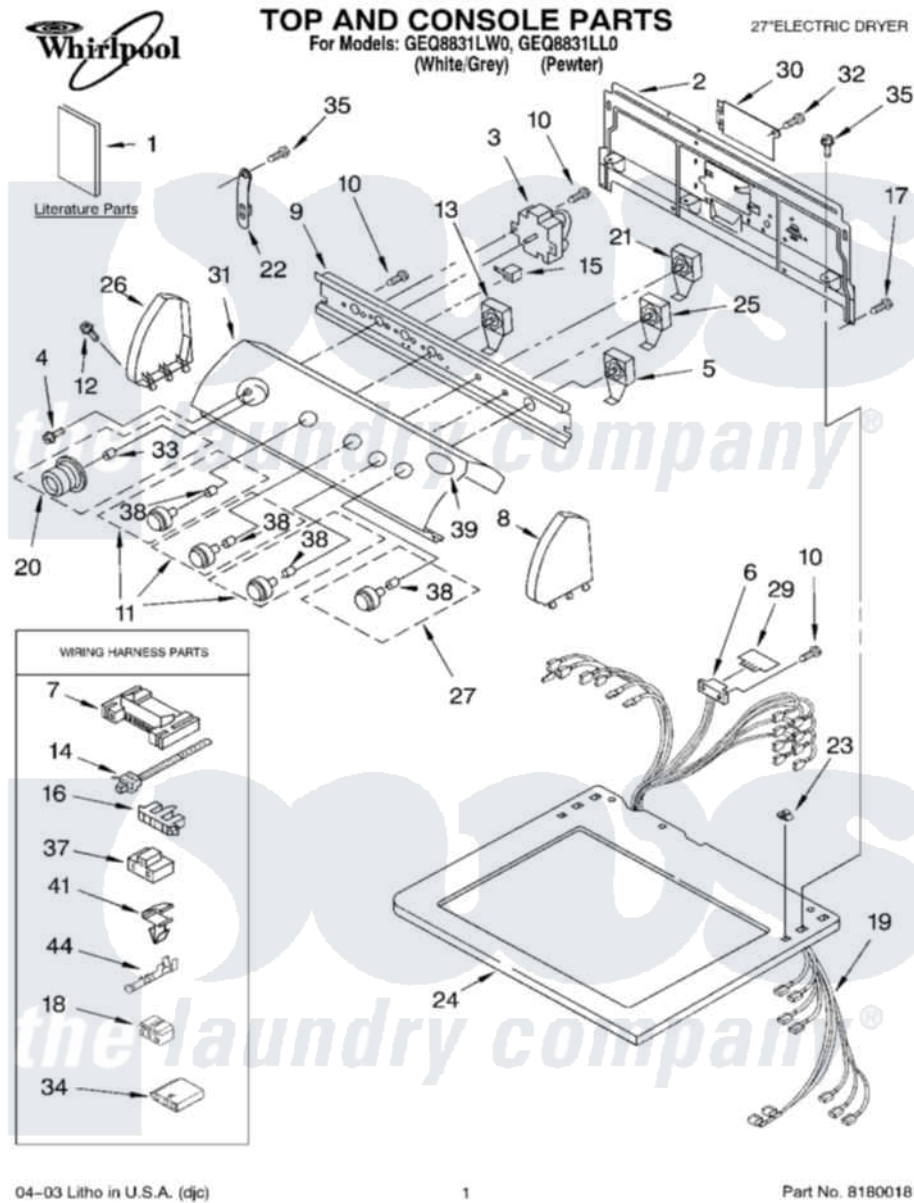

Whirlpool GEQ8831LW0 01 - TOP AND CONSOLE PARTS

04-03 Litho in U.S.A. (djc)

1

Part No. 8180018

Whirlpool Residential Whirlpool GEQ8831LW0 Dryer Parts Parts Diagram 01 - TOP AND CONSOLE PARTS

Click on the part number to view part

Item	Original Part Number	Replaced By	Status	Part Description
1	LIT8541831		Not Available	Literature Parts (Wiring Diagram)
"	LIT8542613		Not Available	Literature Parts (Sheet, Cycle Feature)
"	LIT8522243		Not Available	Literature Parts (Guide, Use & Care)
"	LIT8535833		Not Available	Literature Parts (Instructions Installation)
"	N/A		Not Available	Following May Be Purchased DO-IT-YOURSELF REPAIR MANUALS
"	LIT677818	677818L		Diy
2	8317305	285909		Panel-Rear
3	3406725			Timer Assembly
4	3400859			Screw, Grounding
5	3398094			Switch, Push To Start
6	3391885			Connector, Edge
7	3395683			Receptacle, Multi-Terminal
8	8271359	279962		Endcap

"	3956023	285980	Endcap
9	8271316		Bracket, Control
10	3390646	W10139210	Screw, 8-18 X 5/16
11	8538957		Knob, Control
12	388326		Screw, 8-18 X 1.25
13	8528330		Switch, Temperature
14	3391018		Tie Cable
15	694419		Mini-Buzzer
16	3397269		Connector, Timer
17	693995		Screw, Hex Head
18	3347243		Block, Disconnect
19	8299956	8576516	Hams-Wire
20	8538953		Timer Knob Assembly
21	3405154		Switch Rotary
22	8318255	8568314	Strap, Console
23	357213		Nut, Push-In
24	8535848	8563987	Top
"	8535850	8563989	Top
25	3405152		Switch, Wrinkle Shield
26	8271365	279962	Endcap
"	3956024	285980	Endcap
27	8538959		Knob, Push-To-Start
29	3390537	8558178	Control, Electronic
30	8317342	W10119283	Cover, Terminal Block
31	8532647		Panel, Control
32	3390814	90767	Screw, 8A X 3/8 HeX Washer Head Tapping
33	688805		Clip, Spring Knob
34	3936144		Do-It-Yourself Repair Manuals
35	3390647	488729	Screw
37	3401144		Connector
38	8536939		Clip, Knob
39	3955776		Medallion
41	3394427		Clip-Harness
44	94614		Terminal