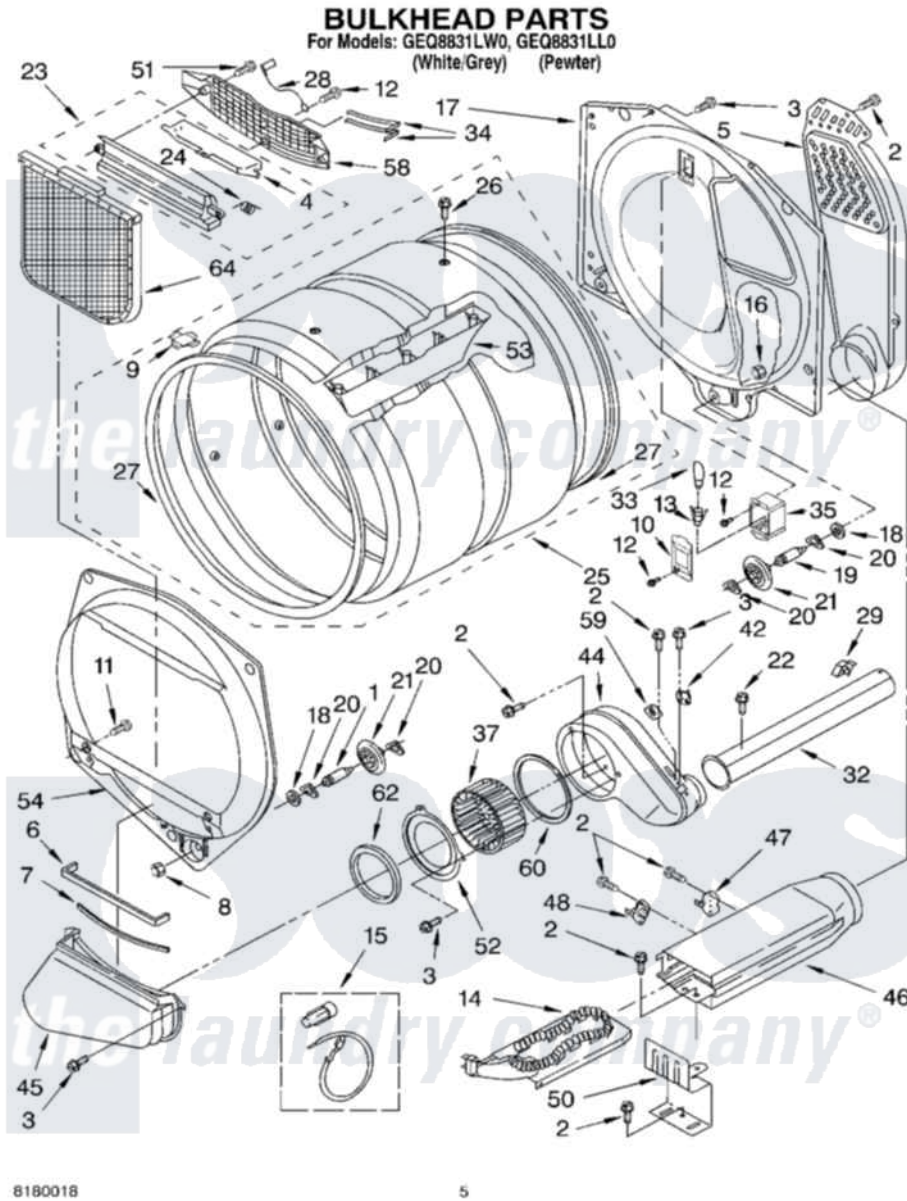

Whirlpool GEQ8831LW0 03 - BULKHEAD PARTS

8180018

5

Whirlpool [Residential Whirlpool GEQ8831LW0 Dryer Parts](#) Parts Diagram 03 - BULKHEAD PARTS
Click on the part number to view part

Item	Original Part Number	Replaced By	Status	Part Description
1	3399508	W10359271		Shaft, Drum Roller Threads
2	90767			Screw, 8A X 3/8 HeX Washer Head Tapping
3	3390647	488729		Screw
4	3394984	8563758		Door, Lint Screen
5	697354	3387911		Duct-Air
6	697813			Seal, Outlet Housing
7	697814	697813		Seal, Outlet Housing
8	3359452			Nut, Lock
9	8066086			Plug, Drum Hole
10	3402841	8532165		Lens, Drum Light
11	695240	488729		Screw
12	487909	488729		Screw
13	3403634	W10136369		Socket, Drum Light Assembly
14	3387747			Element, Heater
15	279457			Wire Kit, Terminal
16	3387709			Nut, 3/8-16

17	8520836		Bulkhead, Rear
18	3387459	W10080960	Washer, Support
19	3399509	W10359272	Shaft, Roller Drum Threads
20	690997		Washer, Thrust
21	8536973	W10314173	Support
22	3390646	W10139210	Screw, 8-18 X 5/16
23	3394985	8563755	Housing, Outlet Assembly
24	3394986		Spring, Lint Screen Door
25	8318215	W10197999	Drum
26	97787	W10109200	Screw, Baffle Mounting
27	697694	280114	Seal
28	3392258	3393840	Wire
29	3388229		Retainer, Toe Panel
32	8318486	279936	Kit-Exhst
33	3406124	22002263	Lamp
34	3387223		Electrode, Sensor
35	3977373		Bracket, Drum Light
37	697772		Wheel, Blower
42	8318268		Thermostat, Internal-Bias
44	8541568	W10119255	Housing, Blower
45	8530036		Lint Duct Assembly
46	3392537		Box, Heater
47	3977394	279769	Cutoff-Tml
48	3390291		Thermostat, High Limit 250F
50	8066099		Bracket, Heater Box
51	3387230		Screw, 10-16 X 13/16
52	697771	279780	Cover
53	697693	W10113136	Baffle, Drum
54	697557		Bulkhead, Front
58	8299979		Grill, Outlet Screen Door
59	3392519		Thermal Limiter
60	697770		Seal, Cover Plate Blower Housing
62	697769	8566209	Seal, Transition Duct
64	3390721	W10120998	Screen