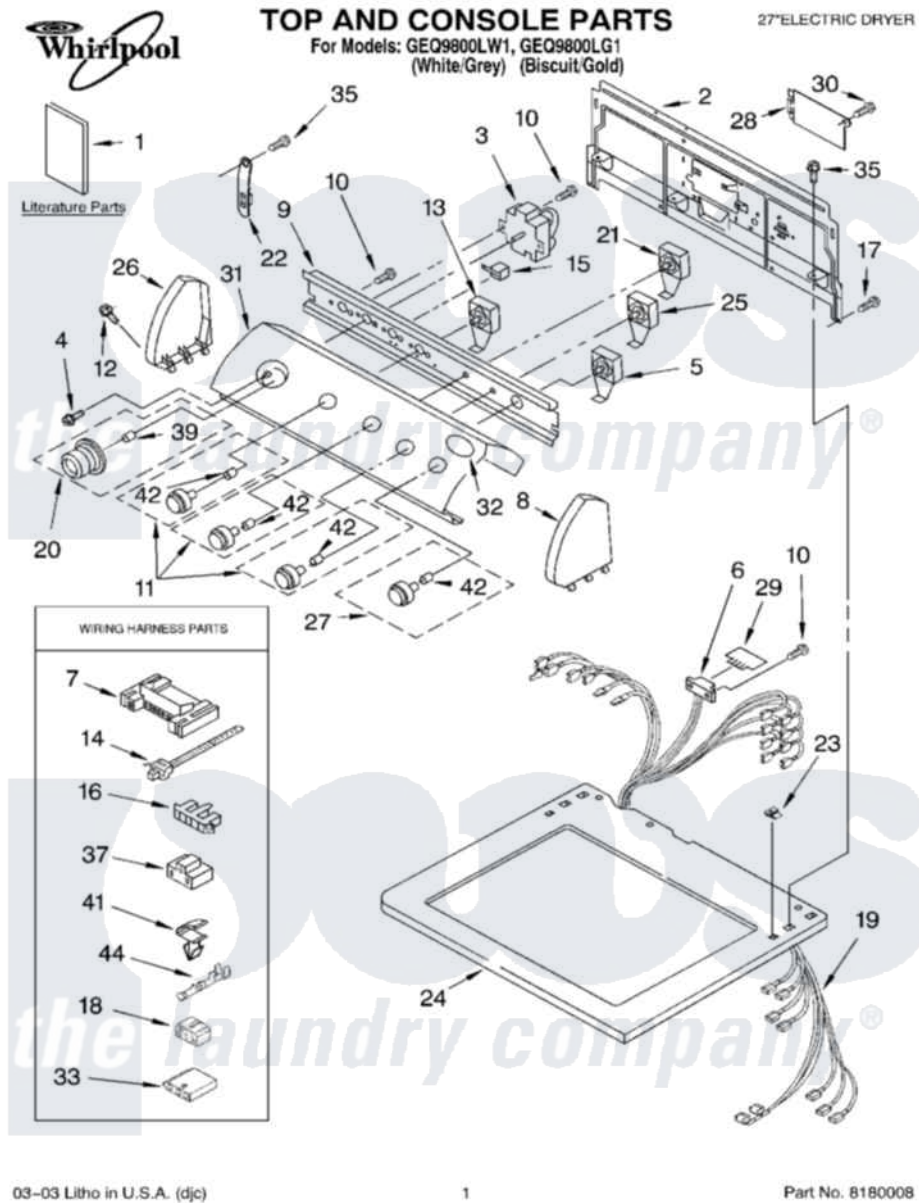

Whirlpool GEQ9800LG1 01 - TOP AND CONSOLE PARTS

03-03 Litho in U.S.A. (djc)

1

Part No. 8180008

Whirlpool Residential Whirlpool GEQ9800LG1 Dryer Parts Parts Diagram 01 - TOP AND CONSOLE PARTS
 Click on the part number to view part

Item	Original Part Number	Replaced By	Status	Part Description
1	LIT8541831		Not Available	Literature Parts (Wiring Diagram)
"	LIT8535837		Not Available	Literature Parts (Guide, Use & Care)
"	LIT8535840		Not Available	Literature Parts (Instructions Installation)
"	N/A		Not Available	Following May Be Purchased DO-IT-YOURSELF REPAIR MANUALS
"	LIT677818	677818L		Diy
2	8317305	285909		Panel-Rear
3	3406725			Timer Assembly
4	3400859			Screw, Grounding
5	3398094			Switch, Push To Start
6	3391885			Connector, Edge
7	3395683			Receptacle, Multi-Terminal
8	8271359	279962		Endcap
"	8271362	279965		Endcap

9	8271316		Bracket, Control
10	3390646	W10139210	Screw, 8-18 X 5/16
11	8538957		Knob, Control
"	8538958		Knob, Control
12	388326		Screw, 8-18 X 1.25
13	8528330		Switch, Temperature
14	3391018		Tie Cable
15	694419		Mini-Buzzer
16	3397269		Connector, Timer
17	693995		Screw, Hex Head
18	3347243		Block, Disconnect
19	8299956	8576516	Harns-Wire
20	8538953		Timer Knob Assembly
"	8538954		Timer Knob Assembly
21	3405154		Switch Rotary
22	8318255	8568314	Strap, Console
23	357213		Nut, Push-In
24	8271399	3979278	Top
"	8271401	3979279	Top
25	3405152		Switch, Wrinkle Shield
26	8271365	279962	Endcap
"	8271368	279965	Endcap
27	8538959		Knob, Push-To-Start
"	8538960		Knob, Push-To-Start
28	8317342	W10119283	Cover, Terminal Block
29	3390537	8558178	Control, Electronic
30	3390814	90767	Screw, 8A X 3/8 HeX Washer Head Tapping
31	8532641		Panel, Control
"	8532642		Panel, Control
32	3955776		Medallion
33	3936144		Do-It-Yourself Repair Manuals
35	3390647	488729	Screw
37	3401144		Connector
39	688805		Clip, Spring Knob
41	3394427		Clip-Harness
42	8536939		Clip, Knob
44	94614		Terminal