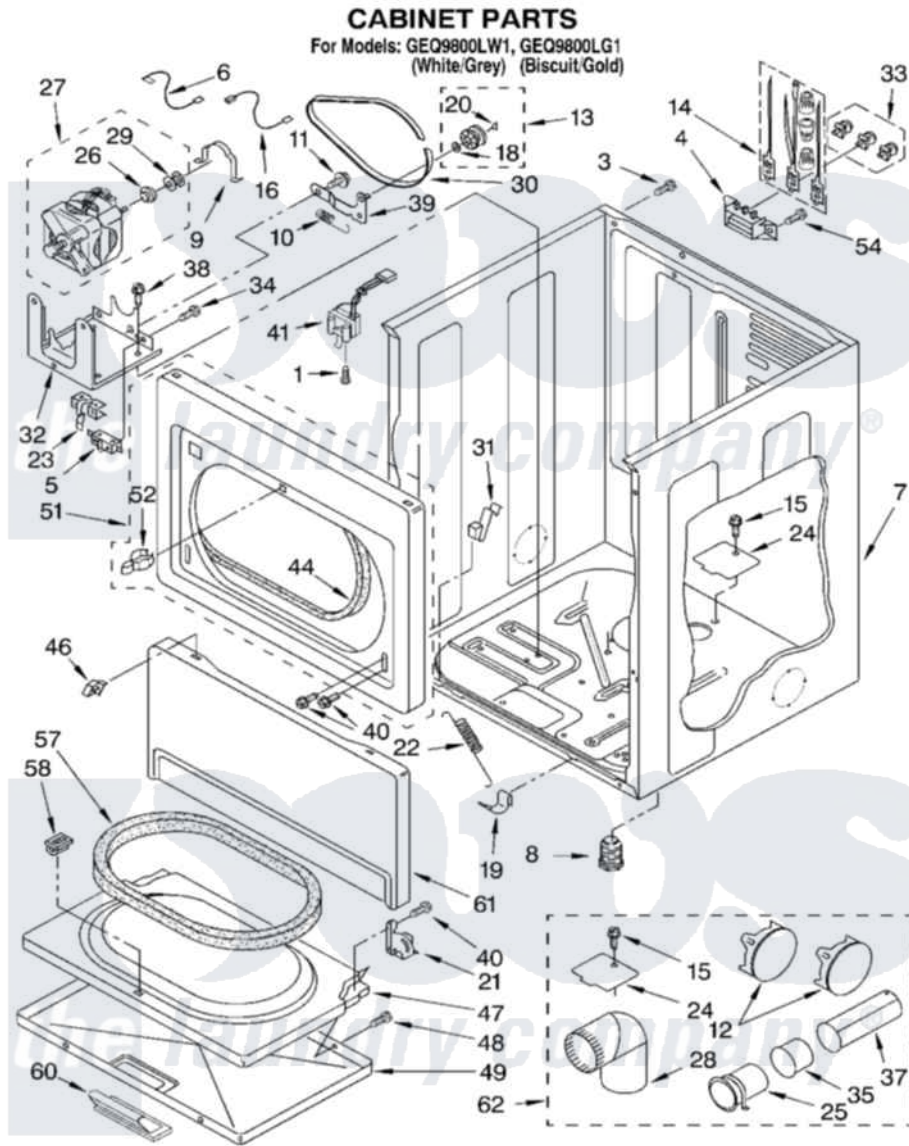

Whirlpool GEQ9800LG1 02 - CABINET PARTS

8180008

3

Whirlpool [Residential Whirlpool GEQ9800LG1 Dryer Parts](#) Parts Diagram 02 - CABINET PARTS

[Click on the part number to view part](#)

Item	Original Part Number	Replaced By	Status	Part Description
1	697773	3395530		Screw
3	697776	4331106		Screw, No.10-32 X 7/16
4	3397659			Block, Terminal
5	3394881	279782		Switch-Lid
6	3398948			Wire, Jumper
7	8310656			Cabinet
"	8310659		Not Available	Cabinet (Biscuit)
8	3392100	49621		Feet-Leveling
"	279810			Foot-Optional
9	660658			Clamp, Motor Mounting 343481 685441
10	3387374			Spring, Idler
11	3389420			Retainer-Idler 1/4-20 X 1/16
12	697750	W10470674		Dryer Exhaust Kit
"	3388311			Plug, Multivent
13	3388672	279640		Pulley-Idr
				Terminal Tipped And Brass