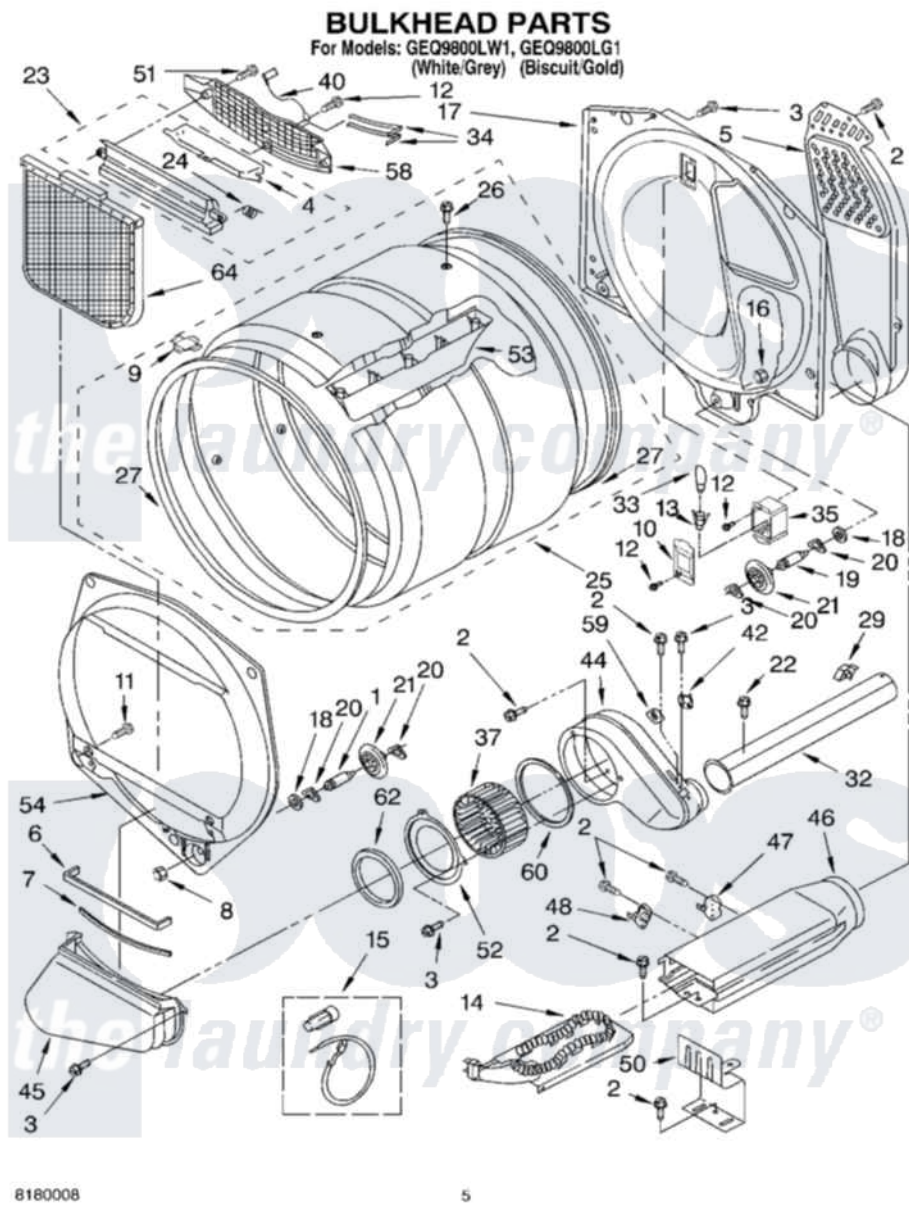

Whirlpool GEQ9800LG1 03 - BULKHEAD PARTS

8180008

5

Whirlpool [Residential Whirlpool GEQ9800LG1 Dryer Parts](#) Parts Diagram 03 - BULKHEAD PARTS
 Click on the part number to view part

Item	Original Part Number	Replaced By	Status	Part Description
1	3399508	W10359271		Shaft, Drum Roller Threads
2	90767			Screw, 8A X 3/8 HeX Washer Head Tapping
3	3390647	488729		Screw
4	3394984	8563758		Door, Lint Screen
5	697354	3387911		Duct-Air
6	697813			Seal, Outlet Housing
7	697814	697813		Seal, Outlet Housing
8	3359452			Nut, Lock
9	8066086			Plug, Drum Hole
10	3402841	8532165		Lens, Drum Light
11	695240	488729		Screw
12	487909	488729		Screw
13	3403634	W10136369		Socket, Drum Light Assembly
14	3387747			Element, Heater
15	279457			Wire Kit, Terminal
16	3387709			Nut, 3/8-16