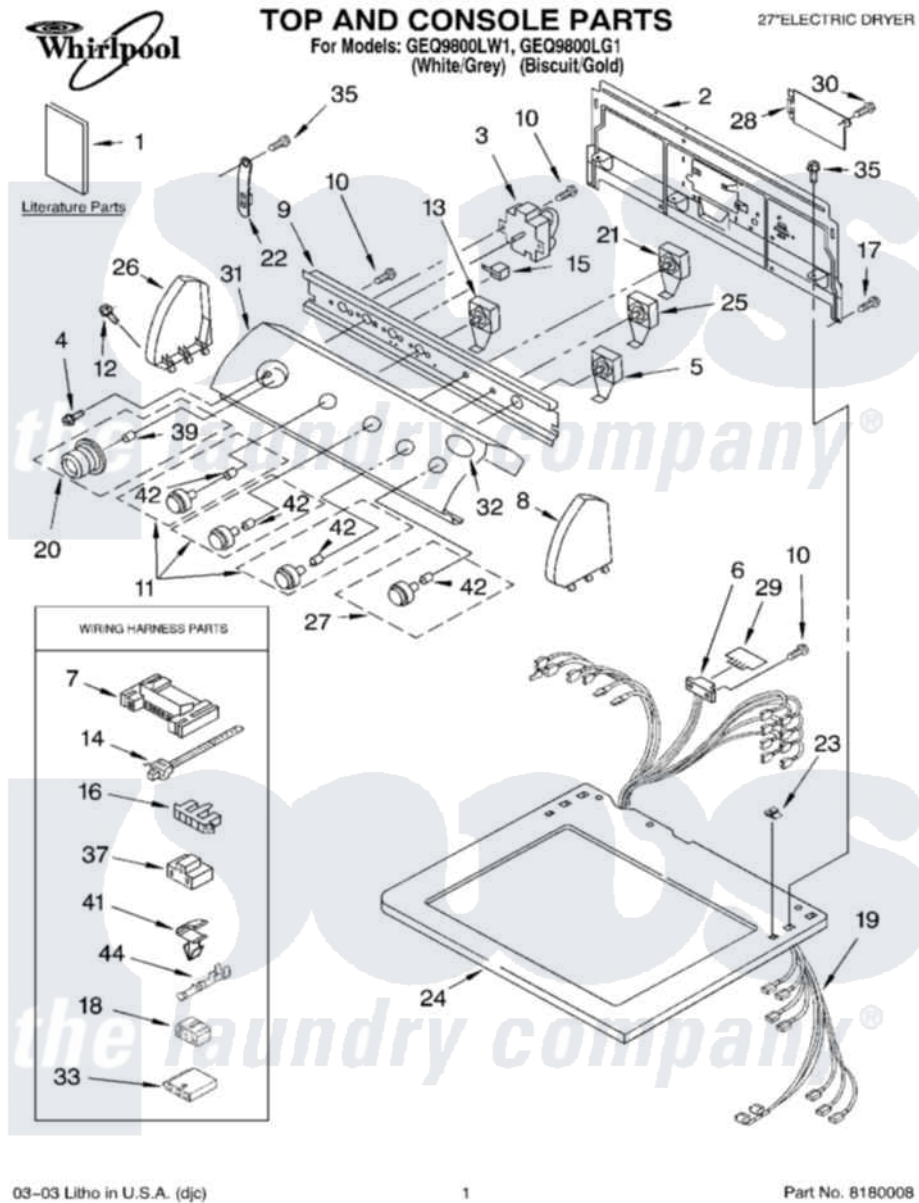

Whirlpool GEQ9800LW1 01 - TOP AND CONSOLE PARTS

03-03 Litho in U.S.A. (djc)

1

Part No. 8180008

Whirlpool Residential Whirlpool GEQ9800LW1 Dryer Parts Parts Diagram 01 - TOP AND CONSOLE PARTS

[Click on the part number to view part](#)

Item	Original Part Number	Replaced By	Status	Part Description
1	LIT8541831		Not Available	Literature Parts (Wiring Diagram)
"	LIT8535837		Not Available	Literature Parts (Guide, Use & Care)
"	LIT8535840		Not Available	Literature Parts (Instructions Installation)
"	N/A		Not Available	Following May Be Purchased DO-IT-YOURSELF REPAIR MANUALS
"	LIT677818	677818L		Diy
2	8317305	285909		Panel-Rear
3	3406725			Timer Assembly
4	3400859			Screw, Grounding
5	3398094			Switch, Push To Start
6	3391885			Connector, Edge
7	3395683			Receptacle, Multi-Terminal
8	8271359	279962		Endcap
"	8271362	279965		Endcap

9	8271316		Bracket, Control
10	3390646	W10139210	Screw, 8-18 X 5/16
11	8538957		Knob, Control
"	8538958		Knob, Control
12	388326		Screw, 8-18 X 1.25
13	8528330		Switch, Temperature
14	3391018		Tie Cable
15	694419		Mini-Buzzer
16	3397269		Connector, Timer
17	693995		Screw, Hex Head
18	3347243		Block, Disconnect
19	8299956	8576516	Harns-Wire
20	8538953		Timer Knob Assembly
"	8538954		Timer Knob Assembly
21	3405154		Switch Rotary
22	8318255	8568314	Strap, Console
23	357213		Nut, Push-In
24	8271399	3979278	Top
"	8271401	3979279	Top
25	3405152		Switch, Wrinkle Shield
26	8271365	279962	Endcap
"	8271368	279965	Endcap
27	8538959		Knob, Push-To-Start
"	8538960		Knob, Push-To-Start
28	8317342	W10119283	Cover, Terminal Block
29	3390537	8558178	Control, Electronic
30	3390814	90767	Screw, 8A X 3/8 HeX Washer Head Tapping
31	8532641		Panel, Control
"	8532642		Panel, Control
32	3955776		Medallion
33	3936144		Do-It-Yourself Repair Manuals
35	3390647	488729	Screw
37	3401144		Connector
39	688805		Clip, Spring Knob
41	3394427		Clip-Harness
42	8536939		Clip, Knob
44	94614		Terminal