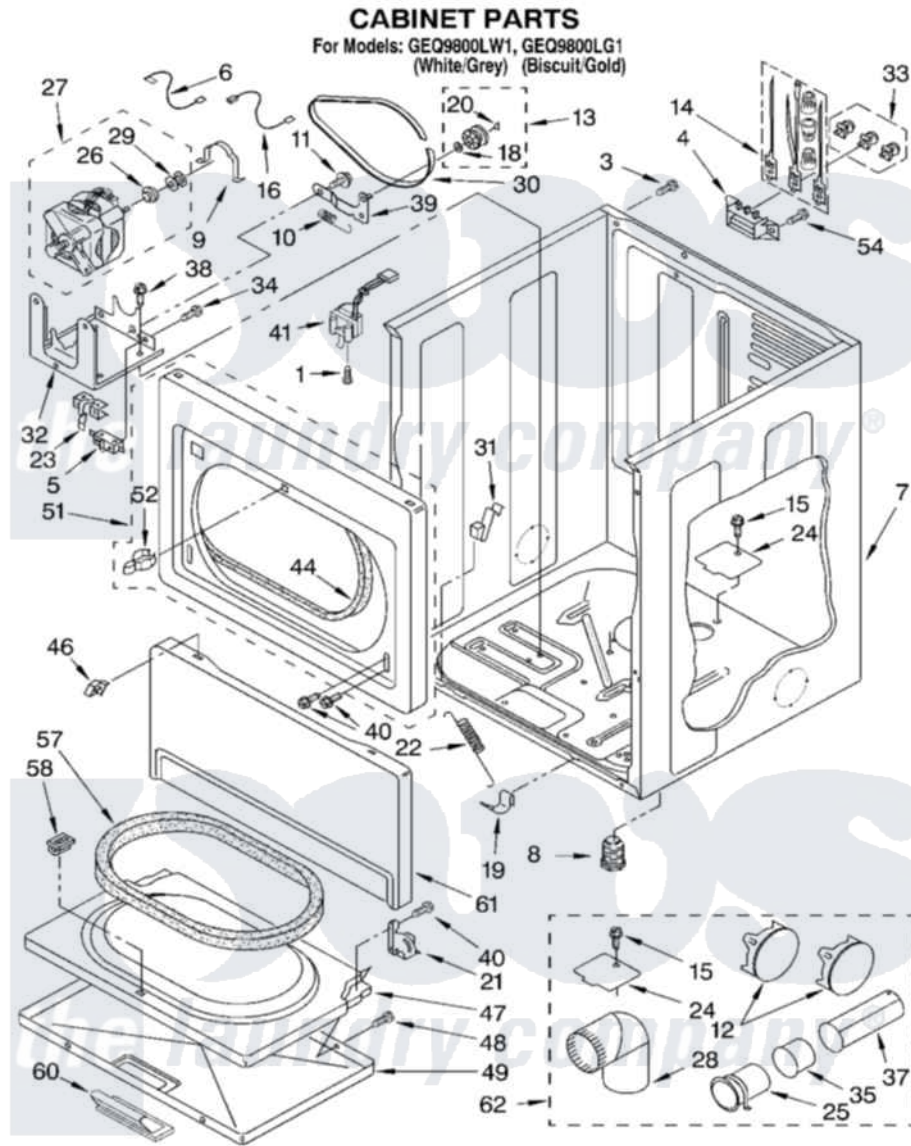

Whirlpool GEQ9800LW1 02 - CABINET PARTS

8180008

3

Whirlpool [Residential Whirlpool GEQ9800LW1 Dryer Parts](#) Parts Diagram 02 - CABINET PARTS

[Click on the part number to view part](#)

Item	Original Part Number	Replaced By	Status	Part Description
1	697773	3395530		Screw
3	697776	4331106		Screw, No.10-32 X 7/16
4	3397659			Block, Terminal
5	3394881	279782		Switch-Lid
6	3398948			Wire, Jumper
7	8310656			Cabinet
"	8310659		Not Available	Cabinet (Biscuit)
8	3392100	49621		Feet-Leveling
"	279810			Foot-Optional
9	660658			Clamp, Motor Mounting 343481 685441
10	3387374			Spring, Idler
11	3389420			Retainer-Idler 1/4-20 X 1/16
12	697750	W10470674		Dryer Exhaust Kit
"	3388311			Plug, Multivent
13	3388672	279640		Pulley-Idr
				Terminal Tipped And Brass