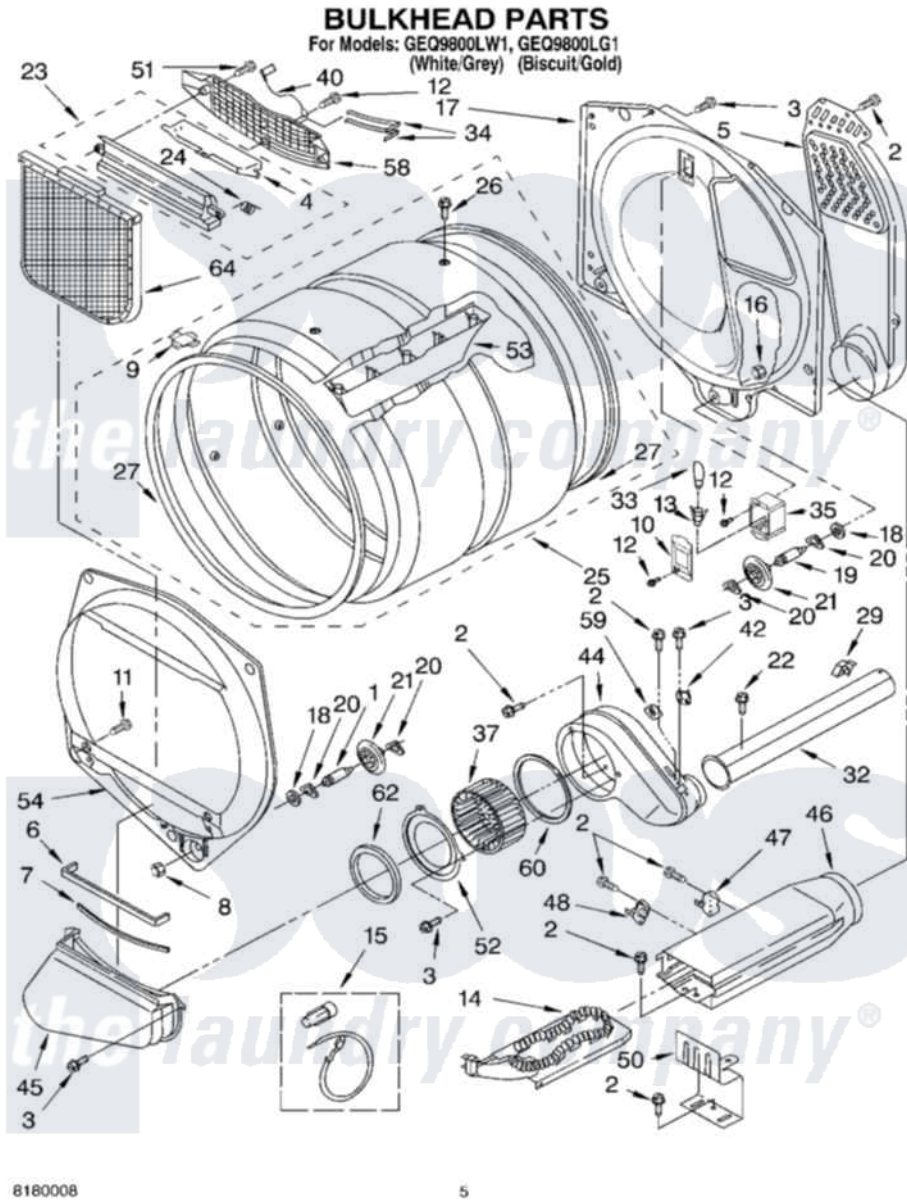

Whirlpool GEQ9800LW1 03 - BULKHEAD PARTS

8180008

5

Whirlpool [Residential Whirlpool GEQ9800LW1 Dryer Parts](#) Parts Diagram 03 - BULKHEAD PARTS
Click on the part number to view part

Item	Original Part Number	Replaced By	Status	Part Description
1	3399508	W10359271		Shaft, Drum Roller Threads
2	90767			Screw, 8A X 3/8 HeX Washer Head Tapping
3	3390647	488729		Screw
4	3394984	8563758		Door, Lint Screen
5	697354	3387911		Duct-Air
6	697813			Seal, Outlet Housing
7	697814	697813		Seal, Outlet Housing
8	3359452			Nut, Lock
9	8066086			Plug, Drum Hole
10	3402841	8532165		Lens, Drum Light
11	695240	488729		Screw
12	487909	488729		Screw
13	3403634	W10136369		Socket, Drum Light Assembly
14	3387747			Element, Heater
15	279457			Wire Kit, Terminal
16	3387709			Nut, 3/8-16