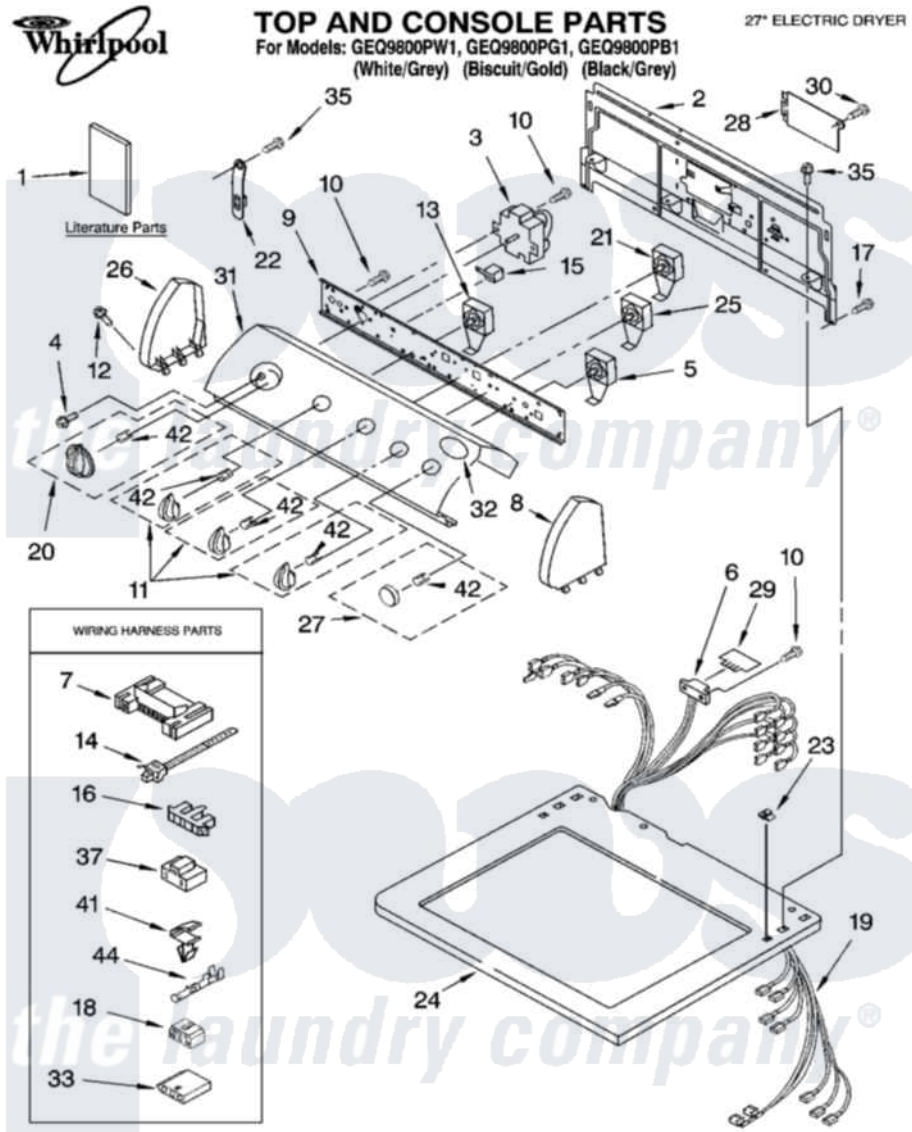

Whirlpool GEQ9800PB1 01 - TOP AND CONSOLE PARTS

5-04 Litho in U.S.A. (djc)

1

Part No. 8180432

Whirlpool Residential Whirlpool GEQ9800PB1 Dryer Parts Parts Diagram 01 - TOP AND CONSOLE PARTS
 Click on the part number to view part

Item	Original Part Number	Replaced By	Status	Part Description
1	8541831			Wiring Diagram
"	8533772		Not Available	Guide, Use & Care
"	8533770		Not Available	Sheet, Cycle Feature
"	8535833		Not Available	Instructions Installation
"	N/A		Not Available	Following May Be Purchased DO-IT-YOURSELF REPAIR MANUALS
"	677818		Not Available	Manual, Do-It- Yourself Repair (Dryer)
2	8317305	285909		Panel-Rear
3	3406725			Timer Assembly
4	3400859			Screw, Grounding
5	3398094			Switch, Push To Start
6	3391885			Connector, Edge
7	3395683			Receptacle, Multi-Terminal
8	8271359	279962		Endcap
"	8271362	279965		Endcap

"	8271361	279964	Endcap
9	8544897		Bracket, Control
10	3390646	W10139210	Screw, 8-18 X 5/16
11	8544937		Knob, Control
"	8544938		Knob, Control
12	388326		Screw, 8-18 X 1.25
13	8528330		Switch, Temperature
14	3391018		Tie Cable
15	694419		Mini-Buzzer
16	3397269		Connector, Timer
17	693995		Screw, Hex Head
18	3347243		Block, Disconnect
19	8299956	8576516	Harns-Wire
20	8544957		Timer Knob Assembly
"	8544958		Timer Knob Assembly
21	3405154		Switch Rotary
22	8318255	8568314	Strap, Console
23	357213		Nut, Push-In
24	8535848	8563987	Top
"	8535849	8563988	Top
"	8546091	8563990	Top
25	3405152		Switch, Wrinkle Shield
26	8271365	279962	Endcap
"	8271368	279965	Endcap
"	8271367	279964	Endcap
27	8544941		Knob, Push-To-Start
"	8544942		Knob, Push-To-Start
28	8317342	W10119283	Cover, Terminal Block
29	3390537	8558178	Control, Electronic
30	3390814	90767	Screw, 8A X 3/8 HeX Washer Head Tapping
31	8545999		Panel, Control
"	8546000		Panel, Control
32	8533990		Medallion
33	3936144		Do-It-Yourself Repair Manuals
35	3390647	488729	Screw
37	3401144		Connector
41	3394427		Clip-Harness
42	8536939		Clip, Knob
44	94614		Terminal