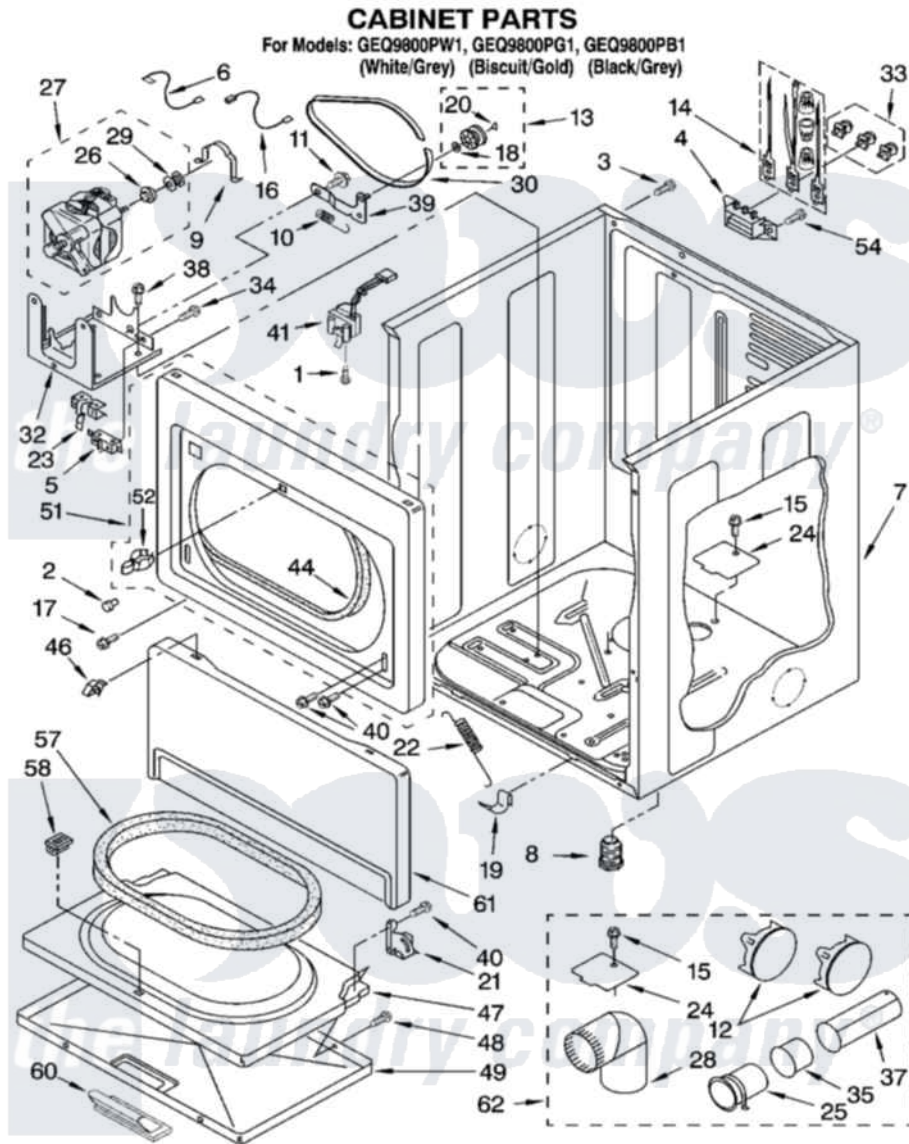

Whirlpool GEQ9800PB1 02 - CABINET PARTS

8180432

3

Whirlpool [Residential Whirlpool GEQ9800PB1 Dryer Parts](#) Parts Diagram 02 - CABINET PARTS

[Click on the part number to view part](#)

Item	Original Part Number	Replaced By	Status	Part Description
1	697773	3395530		Screw
2	693152			Bumper, Console
3	697776	4331106		Screw, No.10-32 X 7/16
4	3397659			Block, Terminal
5	3394881	279782		Switch-Lid
6	3398948			Wire, Jumper
7	8310656			Cabinet
"	8310659		Not Available	Cabinet (Biscuit)
"	8546093	8563991		Cabinet
8	3392100	49621		Feet-Leveling
"	279810			Foot-Optional
9	660658			Clamp, Motor Mounting 343481 685441
10	3387374			Spring, Idler
11	3389420			Retainer-Idler 1/4-20 X 1/16
12	697750	W10470674		Dryer Exhaust Kit
"	3388311			Plug, Multivent