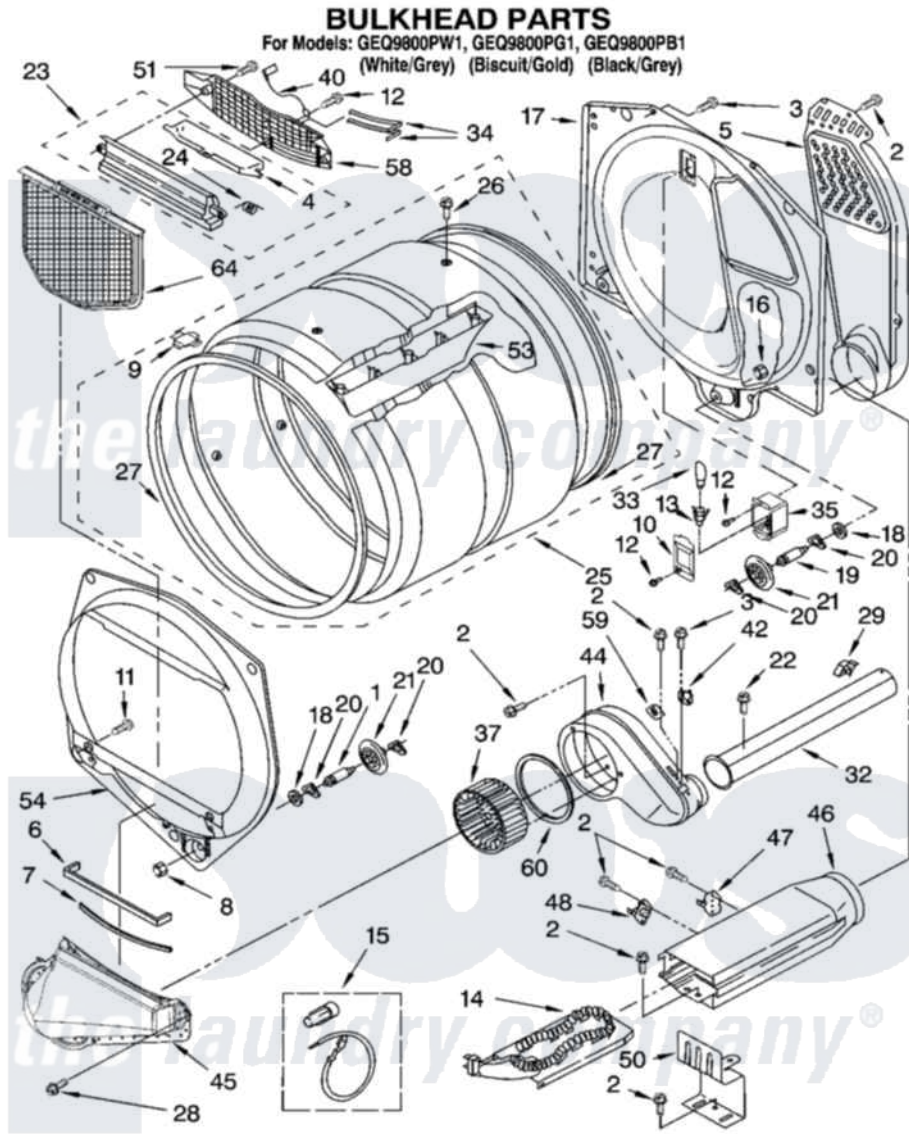

Whirlpool GEQ9800PB1 03 - BULKHEAD PARTS

8180432

5

Whirlpool [Residential Whirlpool GEQ9800PB1 Dryer Parts](#) Parts Diagram 03 - BULKHEAD PARTS
 Click on the part number to view part

Item	Original Part Number	Replaced By	Status	Part Description
1	3399508	W10359271		Shaft, Drum Roller Threads
2	90767			Screw, 8A X 3/8 HeX Washer Head Tapping
3	3390647	488729		Screw
4	3394984	8563758		Door, Lint Screen
5	697354	3387911		Duct-Air
6	697813			Seal, Outlet Housing
7	697814	697813		Seal, Outlet Housing
8	3359452			Nut, Lock
9	8066086			Plug, Drum Hole
10	3402841	8532165		Lens, Drum Light
11	695240	488729		Screw
12	487909	488729		Screw
13	3403634	W10136369		Socket, Drum Light Assembly
14	3387747			Element, Heater
15	279457			Wire Kit, Terminal
16	3387709			Nut, 3/8-16