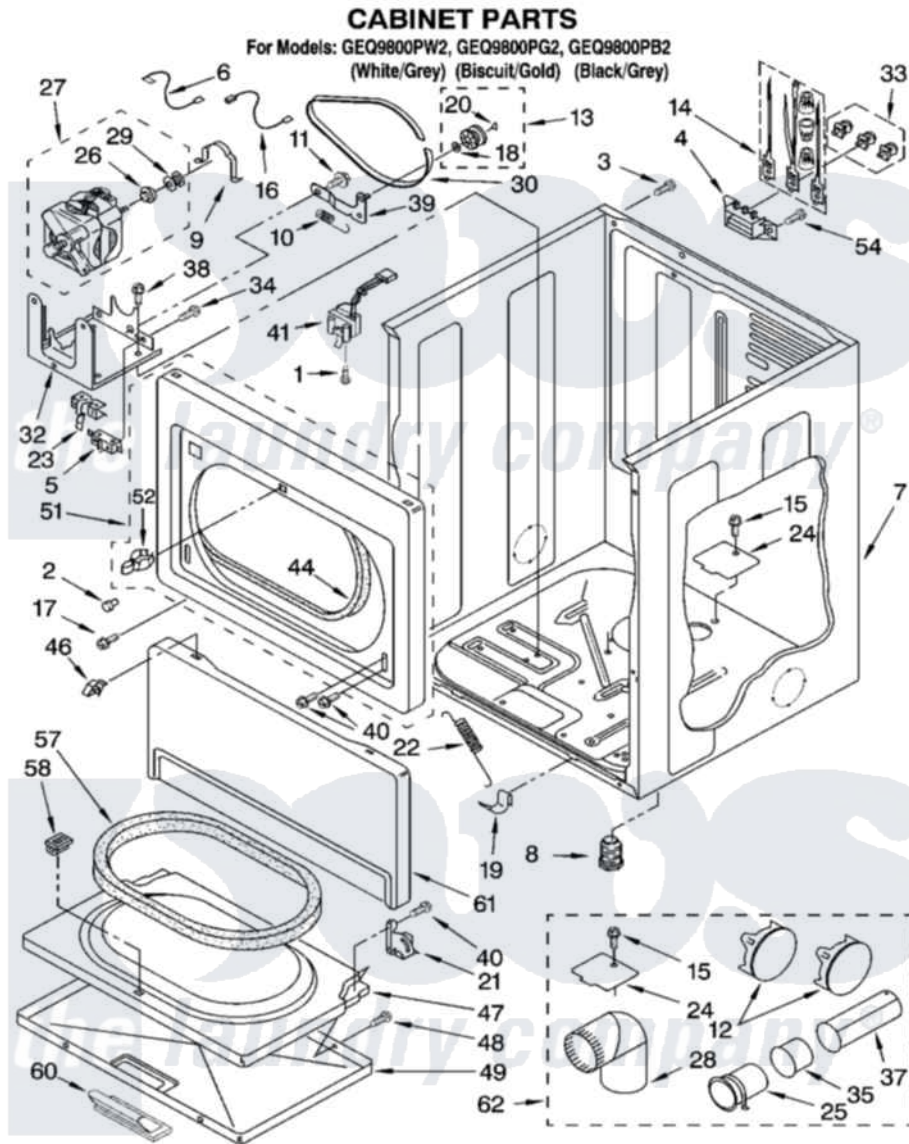

# Whirlpool GEQ9800PB2 02 - CABINET PARTS

8180949

3

Whirlpool [Residential Whirlpool GEQ9800PB2 Dryer Parts](#) Parts Diagram 02 - CABINET PARTS

[Click on the part number to view part](#)

Item	Original Part Number	Replaced By	Status	Part Description
1	697773	<a href="#">3395530</a>		Screw
2	<a href="#">693152</a>			Bumper, Console
3	697776	<a href="#">4331106</a>		Screw, No.10-32 X 7/16
4	<a href="#">3397659</a>			Block, Terminal
5	3394881	<a href="#">279782</a>		Switch-Lid
6	<a href="#">3398948</a>			Wire, Jumper
7	<a href="#">8310656</a>			Cabinet
"	8310659		Not Available	Cabinet (Biscuit)
"	8546093	<a href="#">8563991</a>		Cabinet
8	3392100	<a href="#">49621</a>		Feet-Leveling
"	<a href="#">279810</a>			Foot-Optional
9	<a href="#">660658</a>			Clamp, Motor Mounting 343481 685441
10	<a href="#">3387374</a>			Spring, Idler
11	<a href="#">3389420</a>			Retainer-Idler 1/4-20 X 1/16
12	697750	<a href="#">W10470674</a>		Dryer Exhaust Kit
"	<a href="#">3388311</a>			Plug, Multivent