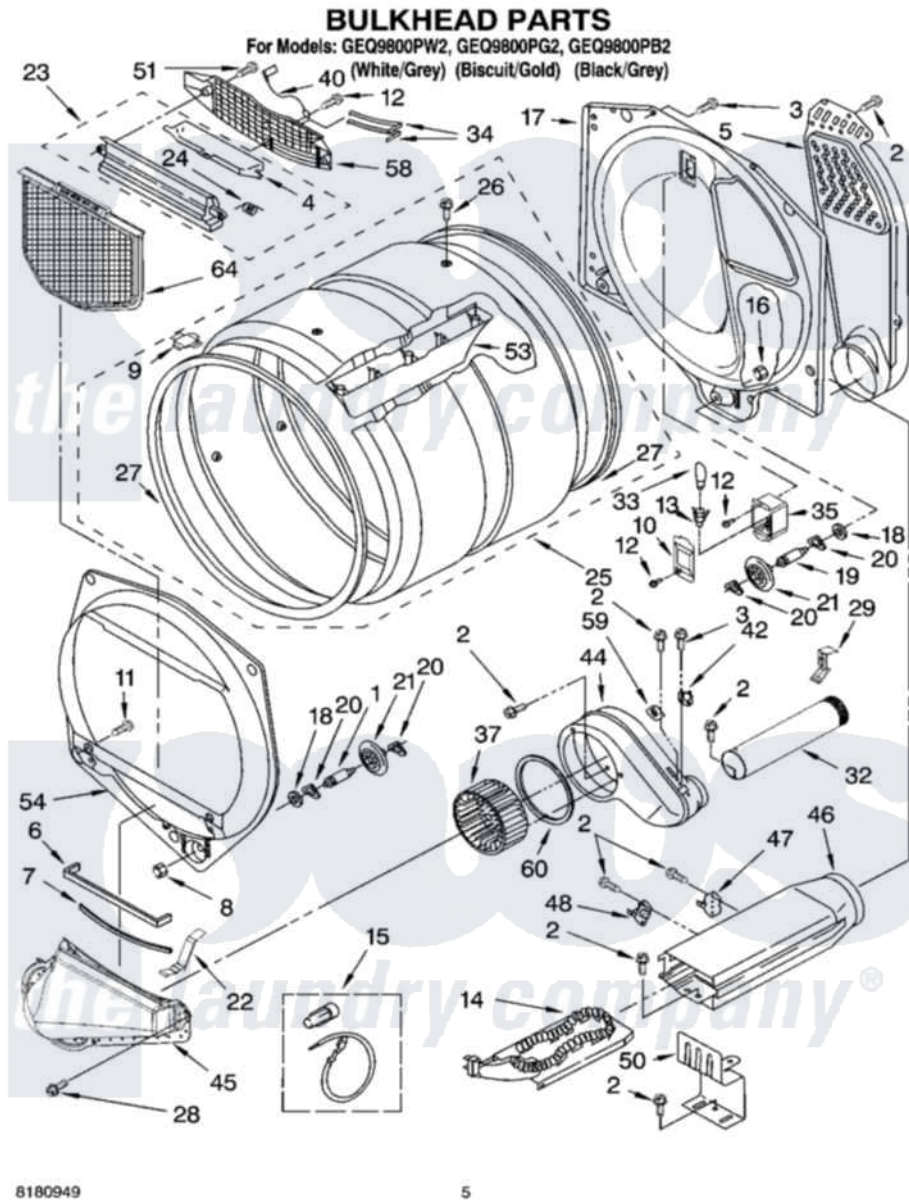

Whirlpool GEQ9800PB2 03 - BULKHEAD PARTS, OPTIONAL PARTS (NOT INCLUDED)

Whirlpool [Residential Whirlpool GEQ9800PB2 Dryer Parts](#) Parts Diagram 03 - BULKHEAD PARTS, OPTIONAL PARTS (NOT INCLUDED)

[Click on the part number to view part](#)

Item	Original Part Number	Replaced By	Status	Part Description
1	8575324	W10359271		Shaft, Drum Roller Threads
2	90767			Screw, 8A X 3/8 HeX Washer Head Tapping
3	3390647	488729		Screw
4	3394984	8563758		Door, Lint Screen
5	697354	3387911		Duct-Air
6	697813			Seal, Outlet Housing
7	697814	697813		Seal, Outlet Housing
8	3934666	W10080210		Nut, 3/8 X 16
9	8066086			Plug, Drum Hole
10	3402841	8532165		Lens, Drum Light
11	695240	488729		Screw
12	487909	488729		Screw
13	3403634	W10136369		Socket, Drum Light Assembly
14	3387747			Element, Heater