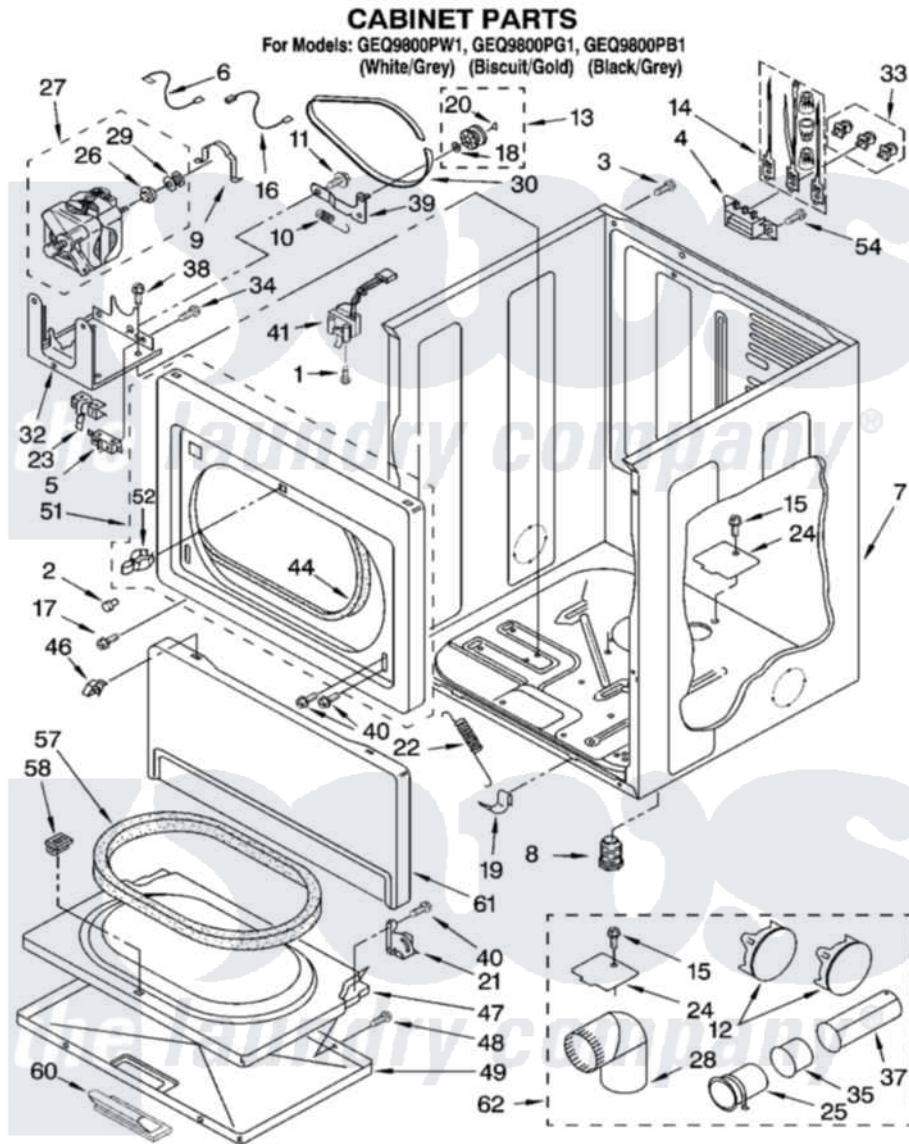

Whirlpool GEQ9800PG1 02 - CABINET PARTS

8180432

3

Whirlpool [Residential Whirlpool GEQ9800PG1 Dryer Parts](#) Parts Diagram 02 - CABINET PARTS
 Click on the part number to view part

Item	Original Part Number	Replaced By	Status	Part Description
1	697773	3395530		Screw
2	693152			Bumper, Console
3	697776	4331106		Screw, No.10-32 X 7/16
4	3397659			Block, Terminal
5	3394881	279782		Switch-Lid
6	3398948			Wire, Jumper
7	8310656			Cabinet
"	8310659		Not Available	Cabinet (Biscuit)
"	8546093	8563991		Cabinet
8	3392100	49621		Feet-Leveling
"	279810			Foot-Optional
9	660658			Clamp, Motor Mounting 343481 685441
10	3387374			Spring, Idler
11	3389420			Retainer-Idler 1/4-20 X 1/16
12	697750	W10470674		Dryer Exhaust Kit
"	3388311			Plug, Multivent