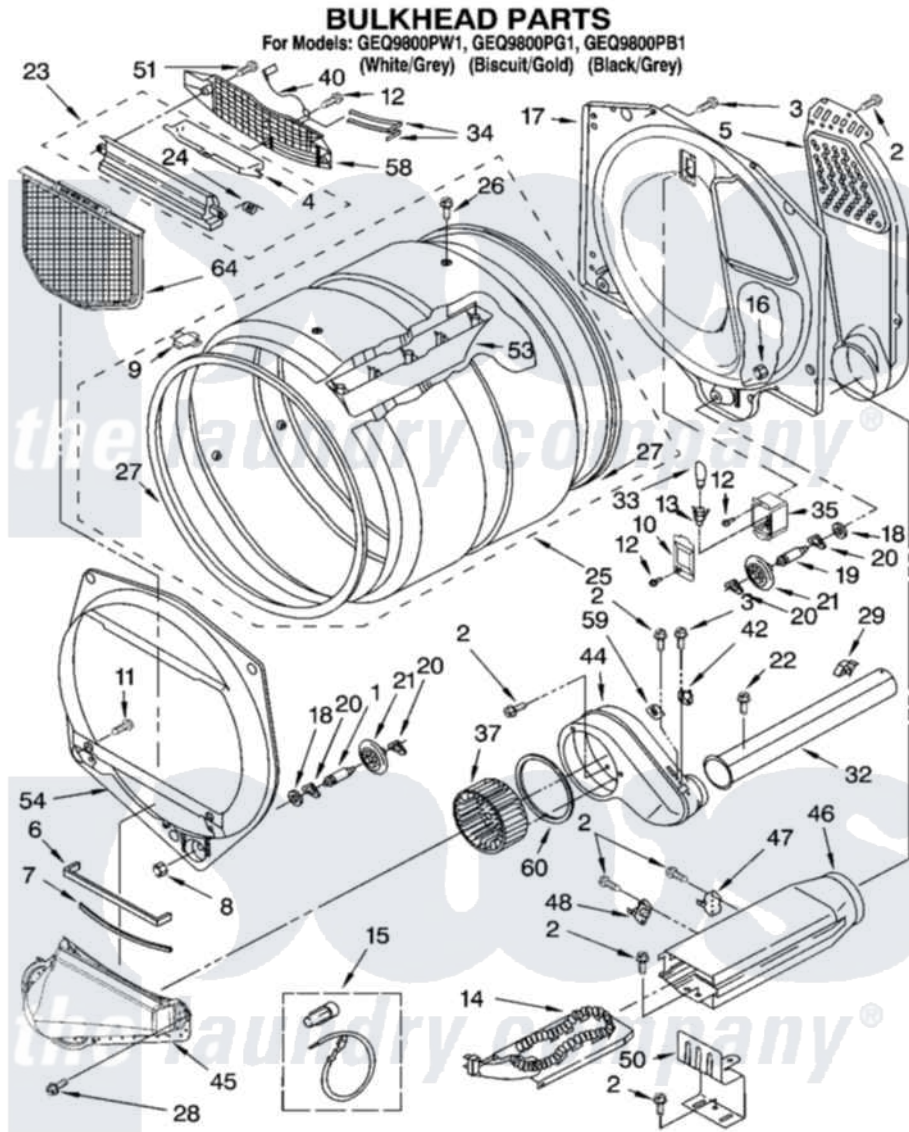

Whirlpool GEQ9800PG1 03 - BULKHEAD PARTS

8180432

5

Whirlpool [Residential Whirlpool GEQ9800PG1 Dryer Parts](#) Parts Diagram 03 - BULKHEAD PARTS
Click on the part number to view part

Item	Original Part Number	Replaced By	Status	Part Description
1	3399508	W10359271		Shaft, Drum Roller Threads
2	90767			Screw, 8A X 3/8 HeX Washer Head Tapping
3	3390647	488729		Screw
4	3394984	8563758		Door, Lint Screen
5	697354	3387911		Duct-Air
6	697813			Seal, Outlet Housing
7	697814	697813		Seal, Outlet Housing
8	3359452			Nut, Lock
9	8066086			Plug, Drum Hole
10	3402841	8532165		Lens, Drum Light
11	695240	488729		Screw
12	487909	488729		Screw
13	3403634	W10136369		Socket, Drum Light Assembly
14	3387747			Element, Heater
15	279457			Wire Kit, Terminal
16	3387709			Nut, 3/8-16