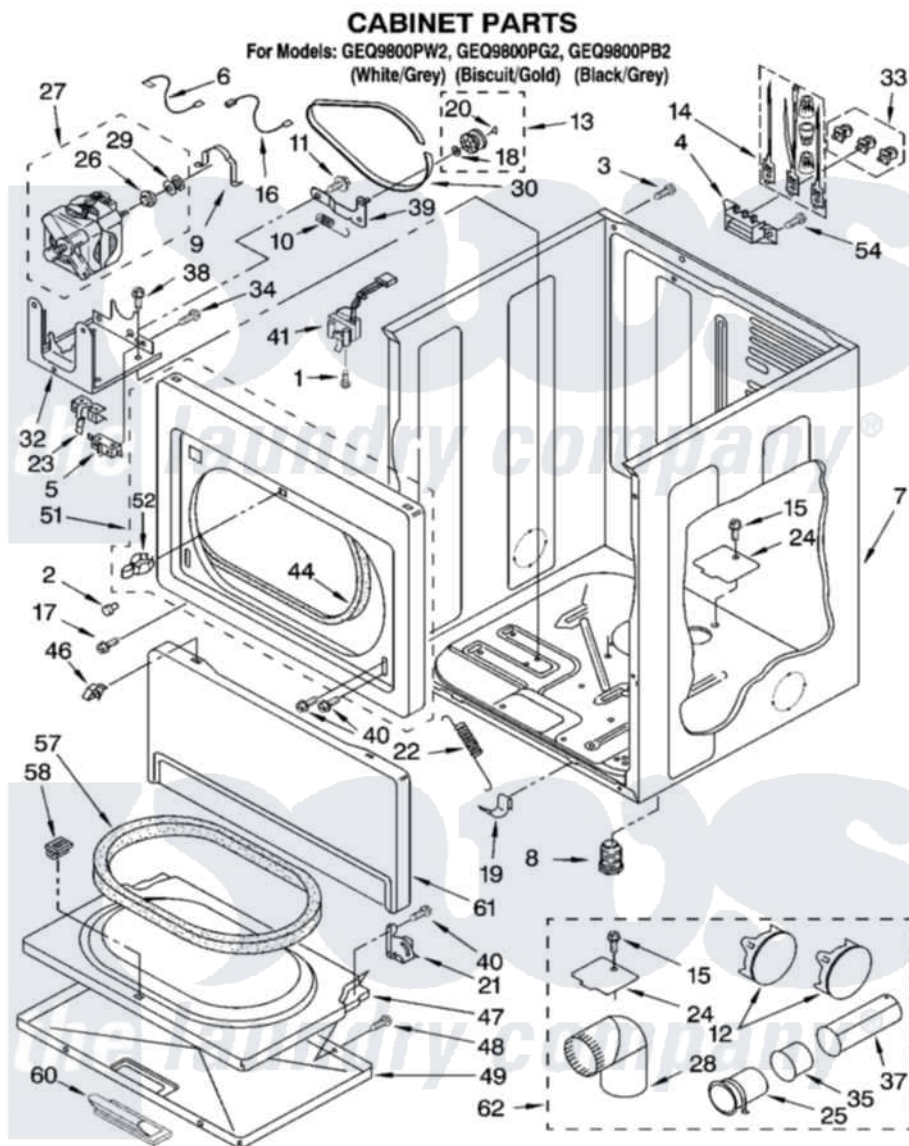

Whirlpool GEQ9800PG2 02 - CABINET PARTS

8180949

3

Whirlpool [Residential Whirlpool GEQ9800PG2 Dryer Parts](#) Parts Diagram 02 - CABINET PARTS

[Click on the part number to view part](#)

Item	Original Part Number	Replaced By	Status	Part Description
1	697773	3395530		Screw
2	693152			Bumper, Console
3	697776	4331106		Screw, No.10-32 X 7/16
4	3397659			Block, Terminal
5	3394881	279782		Switch-Lid
6	3398948			Wire, Jumper
7	8310656			Cabinet
"	8310659		Not Available	Cabinet (Biscuit)
"	8546093	8563991		Cabinet
8	3392100	49621		Feet-Leveling
"	279810			Foot-Optional
9	660658			Clamp, Motor Mounting 343481 685441
10	3387374			Spring, Idler
11	3389420			Retainer-Idler 1/4-20 X 1/16
12	697750	W10470674		Dryer Exhaust Kit
"	3388311			Plug, Multivent