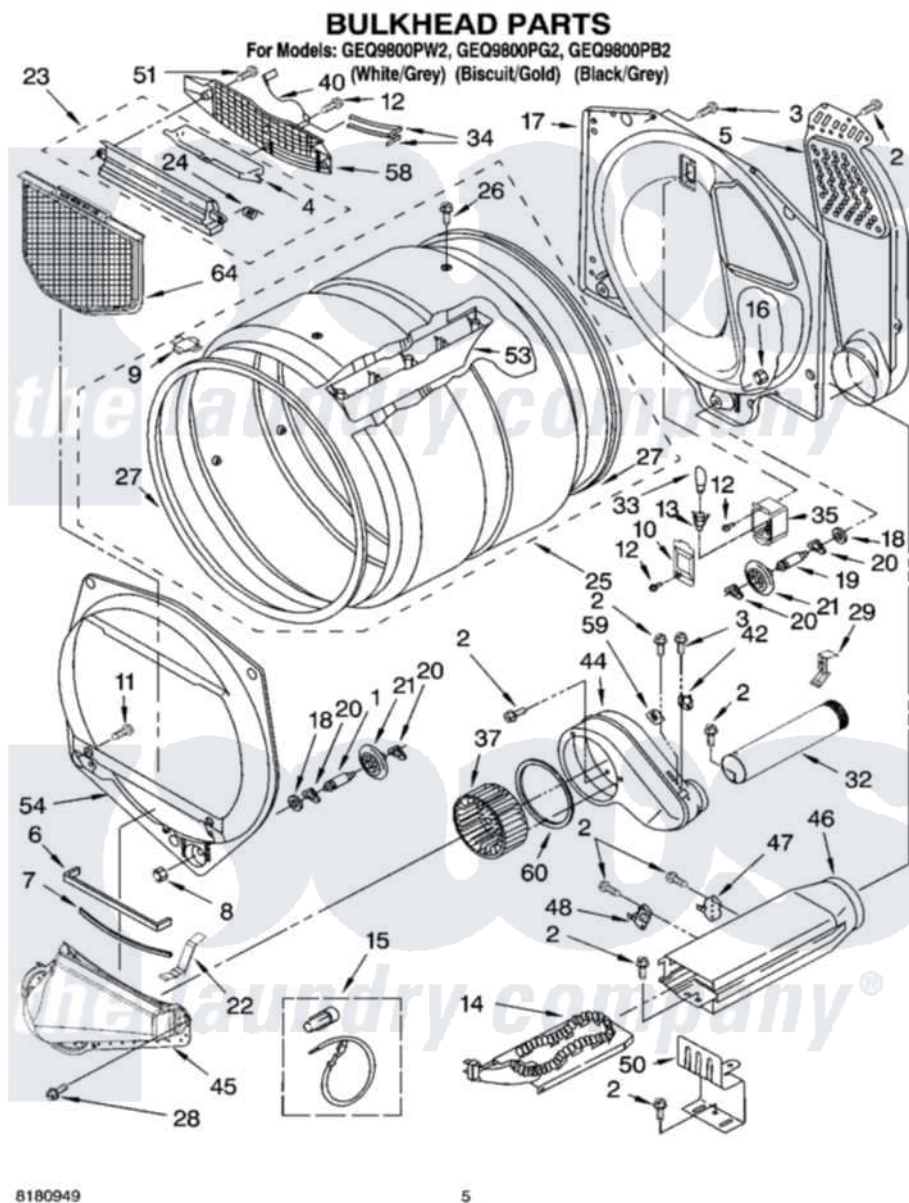

Whirlpool GEQ9800PG2 03 - BULKHEAD PARTS, OPTIONAL PARTS (NOT INCLUDED)

Whirlpool Residential Whirlpool GEQ9800PG2 Dryer Parts Parts Diagram 03 - BULKHEAD PARTS, OPTIONAL PARTS (NOT INCLUDED)

Click on the part number to view part

Item	Original Part Number	Replaced By	Status	Part Description
1	8575324	W10359271		Shaft, Drum Roller Threads
2	90767			Screw, 8A X 3/8 HeX Washer Head Tapping
3	3390647	488729		Screw
4	3394984	8563758		Door, Lint Screen
5	697354	3387911		Duct-Air
6	697813			Seal, Outlet Housing
7	697814	697813		Seal, Outlet Housing
8	3934666	W10080210		Nut, 3/8 X 16
9	8066086			Plug, Drum Hole
10	3402841	8532165		Lens, Drum Light
11	695240	488729		Screw
12	487909	488729		Screw
13	3403634	W10136369		Socket, Drum Light Assembly
14	3387747			Element, Heater