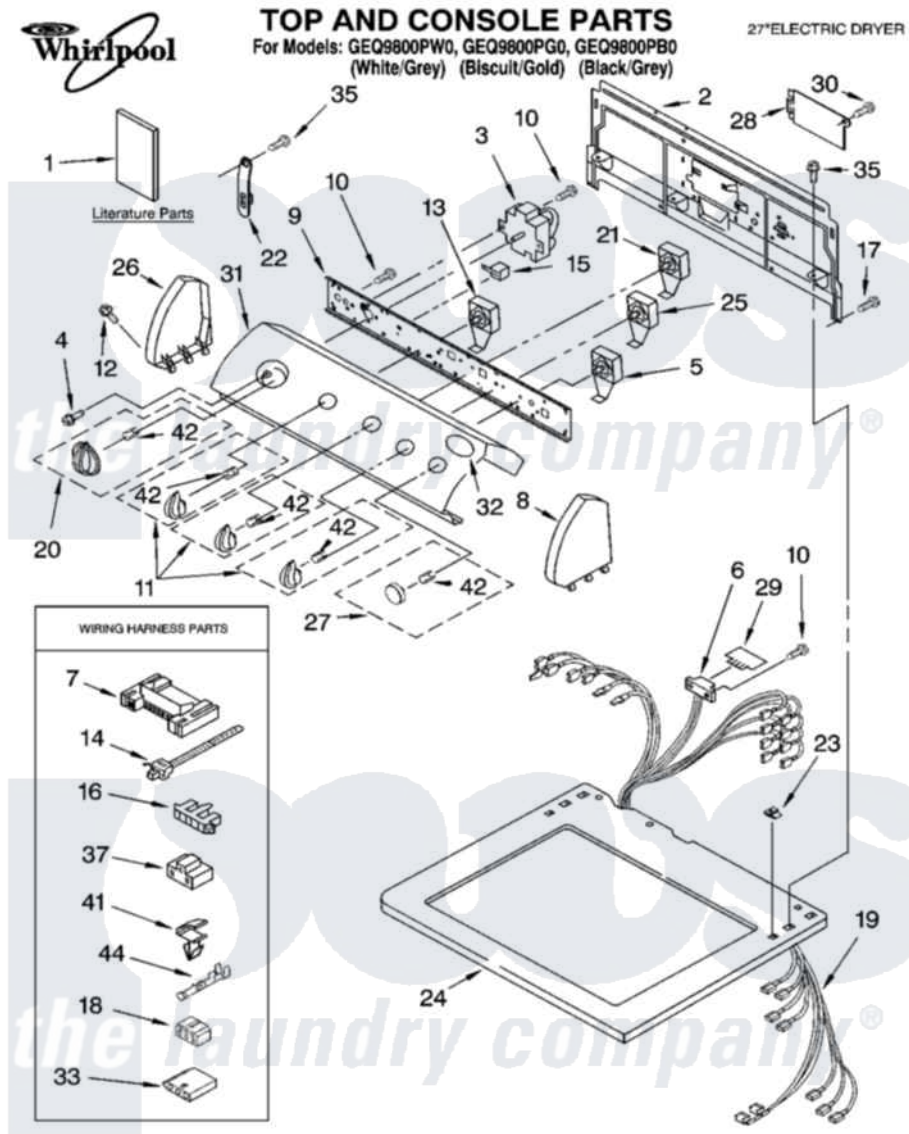

Whirlpool GEQ9800PW0 01 - TOP AND CONSOLE PARTS

5-04 Litho in U.S.A. (djc)

1

Part No. 8180264 Rev. A

Whirlpool Residential Whirlpool GEQ9800PW0 Dryer Parts Parts Diagram 01 - TOP AND CONSOLE PARTS

Click on the part number to view part

Item	Original Part Number	Replaced By	Status	Part Description
1	8541831			Wiring Diagram
"	8533772		Not Available	Guide, Use & Care
"	8533770		Not Available	Sheet, Cycle Feature
"	8535833		Not Available	Instructions Installation
"	N/A		Not Available	Following May Be Purchased DO-IT-YOURSELF REPAIR MANUALS
"	677818		Not Available	Manual, Do-It- Yourself Repair (Dryer)
2	8317305	285909		Panel-Rear
3	3406725			Timer Assembly
4	3400859			Screw, Grounding
5	3398094			Switch, Push To Start
6	3391885			Connector, Edge
7	3395683			Receptacle, Multi-Terminal
8	8271359	279962		Endcap
"	8271362	279965		Endcap