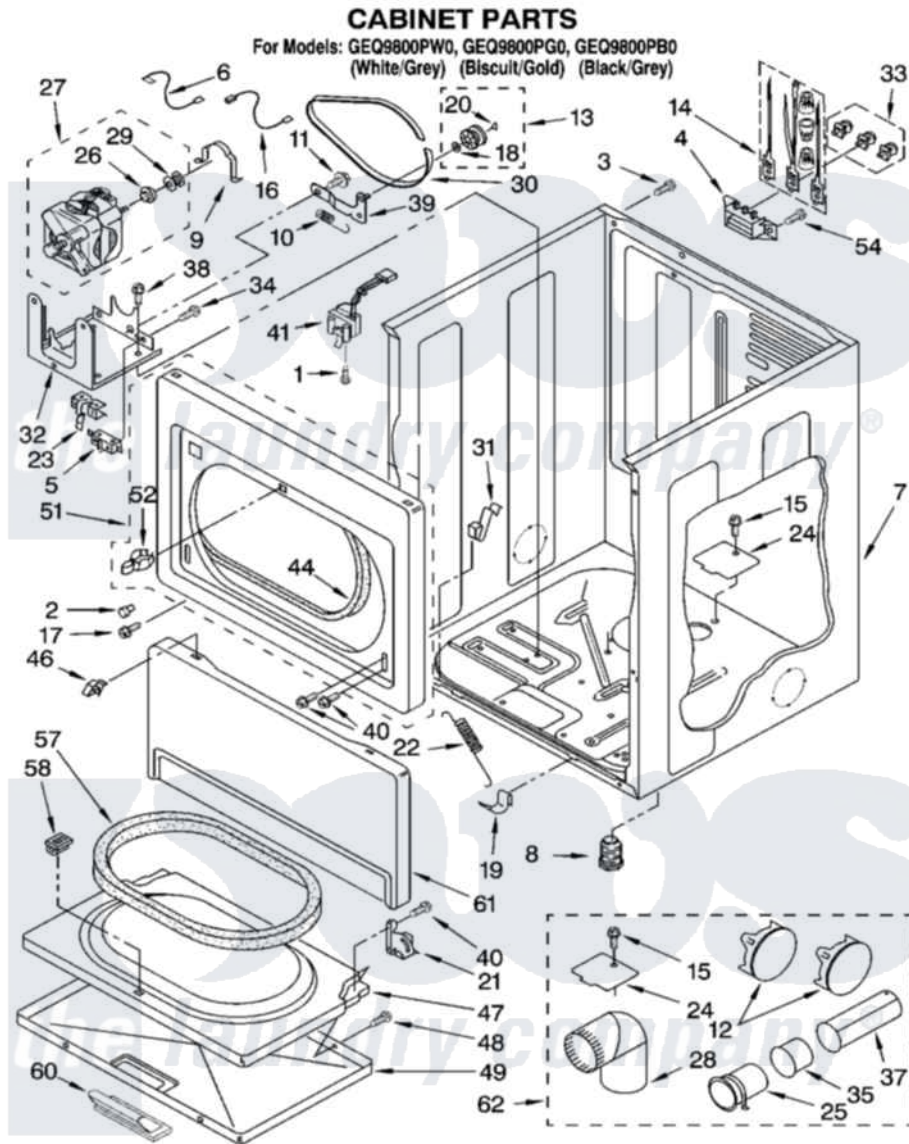

Whirlpool GEQ9800PW0 02 - CABINET PARTS

8180264

3

Whirlpool [Residential Whirlpool GEQ9800PW0 Dryer Parts](#) Parts Diagram 02 - CABINET PARTS

[Click on the part number to view part](#)

Item	Original Part Number	Replaced By	Status	Part Description
1	697773	3395530		Screw
2	693152			Bumper, Console
3	697776	4331106		Screw, No.10-32 X 7/16
4	3397659			Block, Terminal
5	3394881	279782		Switch-Lid
6	3398948			Wire, Jumper
7	8310656			Cabinet
"	8310659		Not Available	Cabinet (Biscuit)
"	8546093	8563991		Cabinet
8	3392100	49621		Feet-Leveling
"	279810			Foot-Optional
9	660658			Clamp, Motor Mounting 343481 685441
10	3387374			Spring, Idler
11	3389420			Retainer-Idler 1/4-20 X 1/16
12	697750	W10470674		Dryer Exhaust Kit
"	3388311			Plug, Multivent