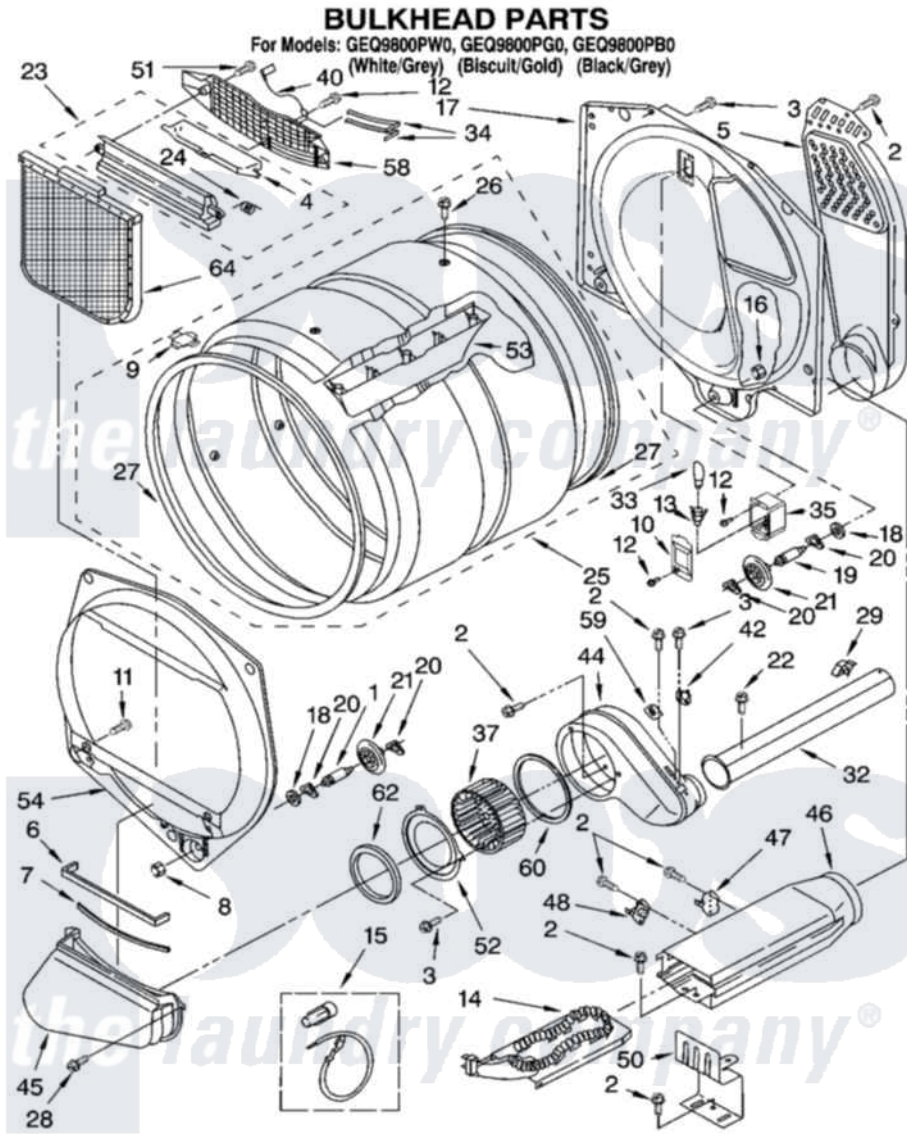

# Whirlpool GEQ9800PW0 03 - BULKHEAD PARTS

8180264

5

Whirlpool [Residential Whirlpool GEQ9800PW0 Dryer Parts](#) Parts Diagram 03 - BULKHEAD PARTS  
Click on the part number to view part

Item	Original Part Number	Replaced By	Status	Part Description
1	3399508	<a href="#">W10359271</a>		Shaft, Drum Roller Threads
2	<a href="#">90767</a>			Screw, 8A X 3/8 HeX Washer Head Tapping
3	3390647	<a href="#">488729</a>		Screw
4	3394984	<a href="#">8563758</a>		Door, Lint Screen
5	697354	<a href="#">3387911</a>		Duct-Air
6	<a href="#">697813</a>			Seal, Outlet Housing
7	697814	<a href="#">697813</a>		Seal, Outlet Housing
8	<a href="#">3359452</a>			Nut, Lock
9	<a href="#">8066086</a>			Plug, Drum Hole
10	3402841	<a href="#">8532165</a>		Lens, Drum Light
11	695240	<a href="#">488729</a>		Screw
12	487909	<a href="#">488729</a>		Screw
13	3403634	<a href="#">W10136369</a>		Socket, Drum Light Assembly
14	<a href="#">3387747</a>			Element, Heater
15	<a href="#">279457</a>			Wire Kit, Terminal
16	<a href="#">3387709</a>			Nut, 3/8-16