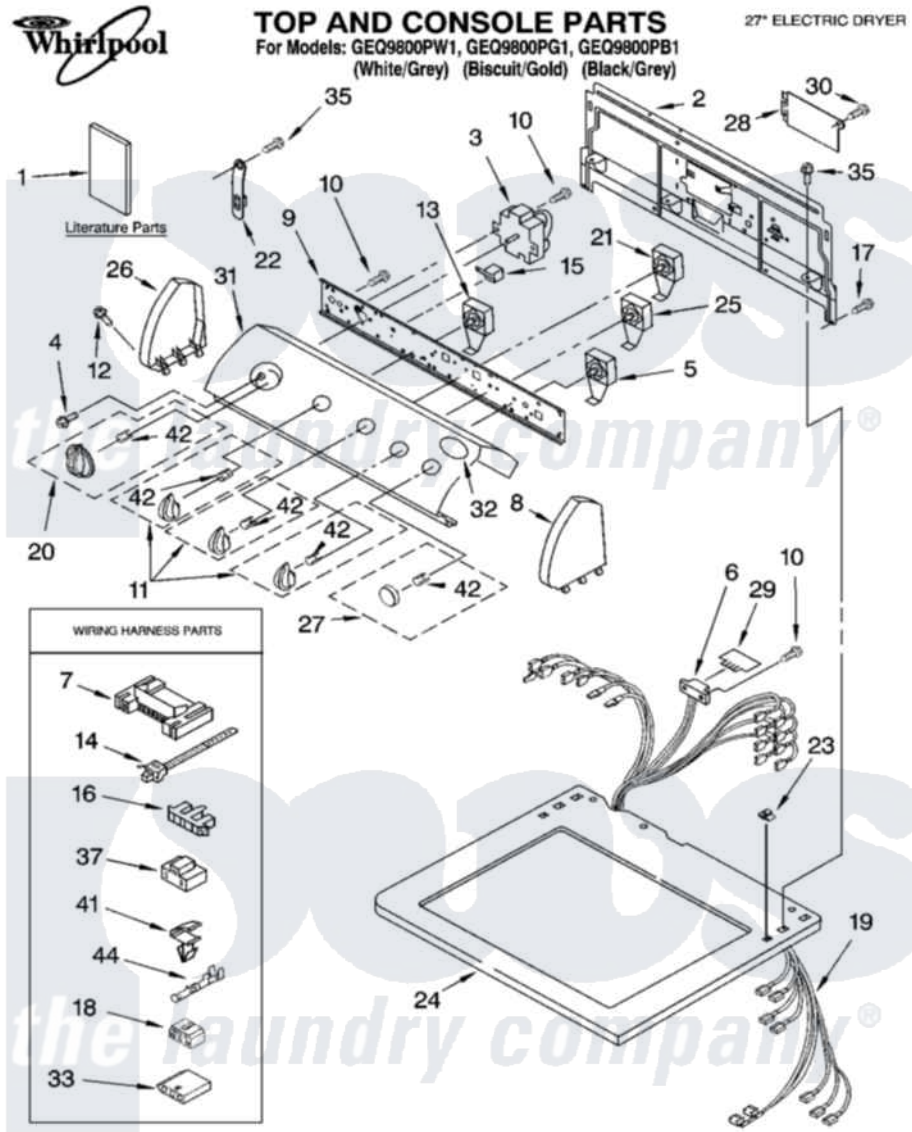

Whirlpool GEQ9800PW1 01 - TOP AND CONSOLE PARTS

5-04 Litho in U.S.A. (djc)

1

Part No. 8180432

Whirlpool Residential Whirlpool GEQ9800PW1 Dryer Parts Parts Diagram 01 - TOP AND CONSOLE PARTS
 Click on the part number to view part

Item	Original Part Number	Replaced By	Status	Part Description
1	8541831			Wiring Diagram
"	8533772		Not Available	Guide, Use & Care
"	8533770		Not Available	Sheet, Cycle Feature
"	8535833		Not Available	Instructions Installation
"	N/A		Not Available	Following May Be Purchased DO-IT-YOURSELF REPAIR MANUALS
"	677818		Not Available	Manual, Do-It- Yourself Repair (Dryer)
2	8317305	285909		Panel-Rear
3	3406725			Timer Assembly
4	3400859			Screw, Grounding
5	3398094			Switch, Push To Start
6	3391885			Connector, Edge
7	3395683			Receptacle, Multi-Terminal
8	8271359	279962		Endcap
"	8271362	279965		Endcap

"	8271361	279964	Endcap
9	8544897		Bracket, Control
10	3390646	W10139210	Screw, 8-18 X 5/16
11	8544937		Knob, Control
"	8544938		Knob, Control
12	388326		Screw, 8-18 X 1.25
13	8528330		Switch, Temperature
14	3391018		Tie Cable
15	694419		Mini-Buzzer
16	3397269		Connector, Timer
17	693995		Screw, Hex Head
18	3347243		Block, Disconnect
19	8299956	8576516	Harns-Wire
20	8544957		Timer Knob Assembly
"	8544958		Timer Knob Assembly
21	3405154		Switch Rotary
22	8318255	8568314	Strap, Console
23	357213		Nut, Push-In
24	8535848	8563987	Top
"	8535849	8563988	Top
"	8546091	8563990	Top
25	3405152		Switch, Wrinkle Shield
26	8271365	279962	Endcap
"	8271368	279965	Endcap
"	8271367	279964	Endcap
27	8544941		Knob, Push-To-Start
"	8544942		Knob, Push-To-Start
28	8317342	W10119283	Cover, Terminal Block
29	3390537	8558178	Control, Electronic
30	3390814	90767	Screw, 8A X 3/8 HeX Washer Head Tapping
31	8545999		Panel, Control
"	8546000		Panel, Control
32	8533990		Medallion
33	3936144		Do-It-Yourself Repair Manuals
35	3390647	488729	Screw
37	3401144		Connector
41	3394427		Clip-Harness
42	8536939		Clip, Knob
44	94614		Terminal