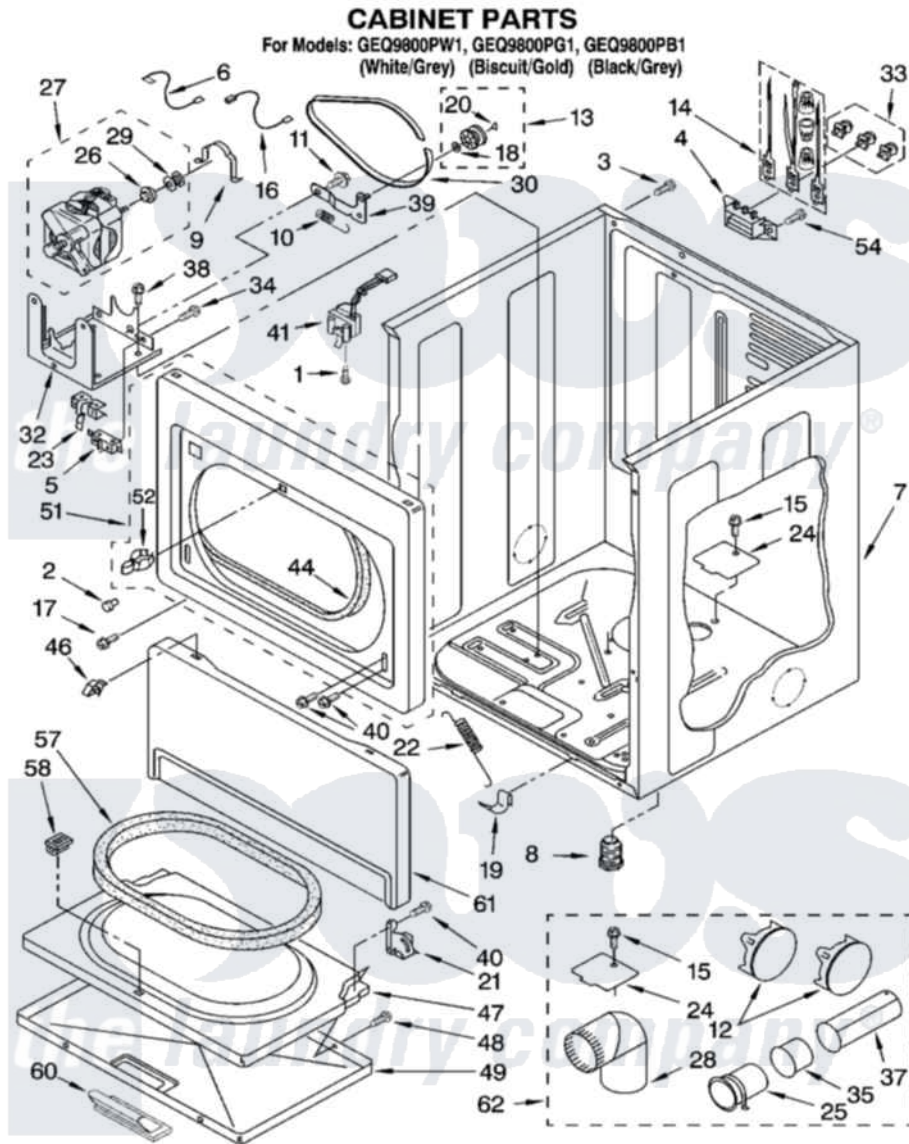

Whirlpool GEQ9800PW1 02 - CABINET PARTS

8180432

3

Whirlpool [Residential Whirlpool GEQ9800PW1 Dryer Parts](#) Parts Diagram 02 - CABINET PARTS

[Click on the part number to view part](#)

Item	Original Part Number	Replaced By	Status	Part Description
1	697773	3395530		Screw
2	693152			Bumper, Console
3	697776	4331106		Screw, No.10-32 X 7/16
4	3397659			Block, Terminal
5	3394881	279782		Switch-Lid
6	3398948			Wire, Jumper
7	8310656			Cabinet
"	8310659		Not Available	Cabinet (Biscuit)
"	8546093	8563991		Cabinet
8	3392100	49621		Feet-Leveling
"	279810			Foot-Optional
9	660658			Clamp, Motor Mounting 343481 685441
10	3387374			Spring, Idler
11	3389420			Retainer-Idler 1/4-20 X 1/16
12	697750	W10470674		Dryer Exhaust Kit
"	3388311			Plug, Multivent