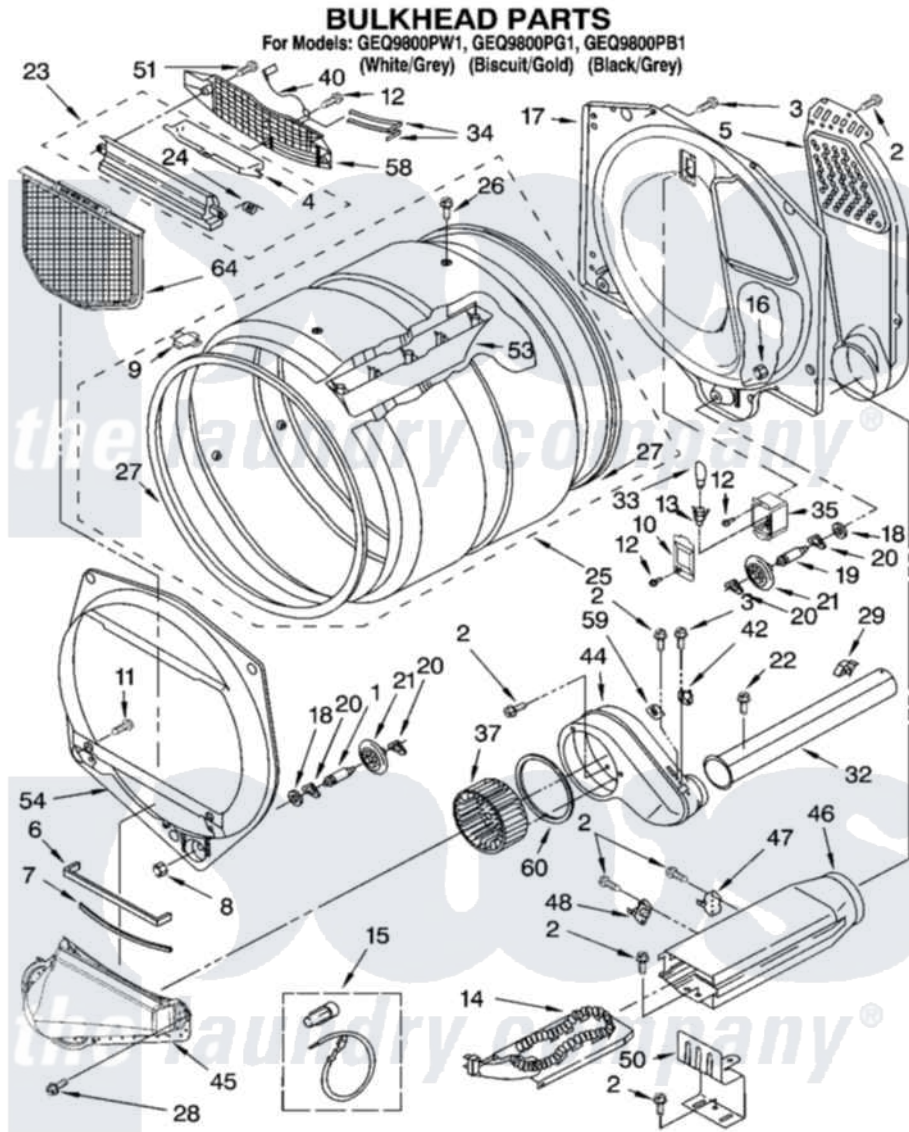

# Whirlpool GEQ9800PW1 03 - BULKHEAD PARTS

8180432

5

Whirlpool [Residential Whirlpool GEQ9800PW1 Dryer Parts](#) Parts Diagram 03 - BULKHEAD PARTS  
Click on the part number to view part

Item	Original Part Number	Replaced By	Status	Part Description
1	3399508	<a href="#">W10359271</a>		Shaft, Drum Roller Threads
2	<a href="#">90767</a>			Screw, 8A X 3/8 HeX Washer Head Tapping
3	3390647	<a href="#">488729</a>		Screw
4	3394984	<a href="#">8563758</a>		Door, Lint Screen
5	697354	<a href="#">3387911</a>		Duct-Air
6	<a href="#">697813</a>			Seal, Outlet Housing
7	697814	<a href="#">697813</a>		Seal, Outlet Housing
8	<a href="#">3359452</a>			Nut, Lock
9	<a href="#">8066086</a>			Plug, Drum Hole
10	3402841	<a href="#">8532165</a>		Lens, Drum Light
11	695240	<a href="#">488729</a>		Screw
12	487909	<a href="#">488729</a>		Screw
13	3403634	<a href="#">W10136369</a>		Socket, Drum Light Assembly
14	<a href="#">3387747</a>			Element, Heater
15	<a href="#">279457</a>			Wire Kit, Terminal
16	<a href="#">3387709</a>			Nut, 3/8-16