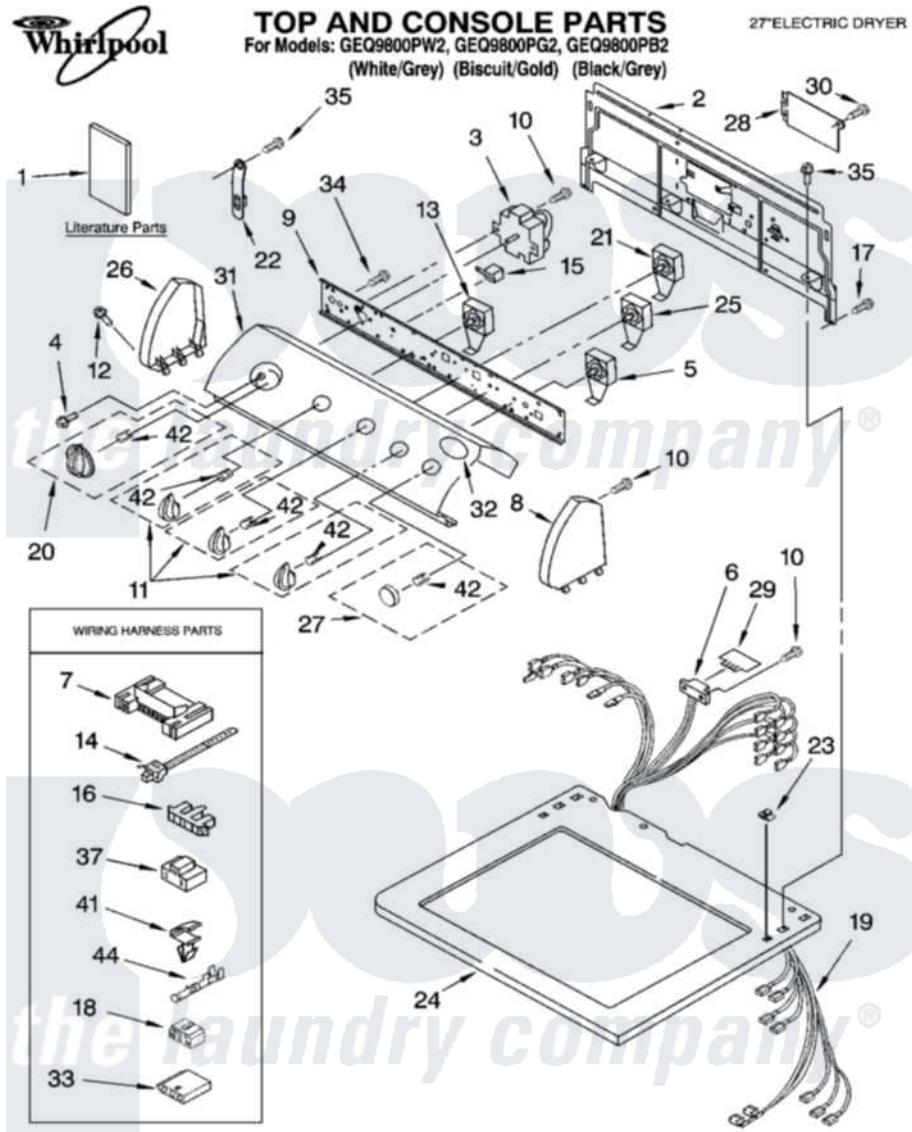

Whirlpool GEQ9800PW2 01 - TOP AND CONSOLE PARTS

10-05 Litho in U.S.A. (LT)

1

Part No. 8180949

Whirlpool Residential Whirlpool GEQ9800PW2 Dryer Parts Parts Diagram 01 - TOP AND CONSOLE PARTS
Click on the part number to view part

Item	Original Part Number	Replaced By	Status	Part Description
1	8541831			Wiring Diagram
"	8578190		Not Available	Guide, Use & Care
"	8533770		Not Available	Sheet, Cycle Feature
"	8578230		Not Available	Instructions Installation
"	N/A		Not Available	Following May Be Purchased DO-IT-YOURSELF REPAIR MANUALS
"	677818		Not Available	Manual, Do-It- Yourself Repair (Dryer)
2	8317305	285909		Panel-Rear
3	3406725			Timer Assembly
4	8533951	3400859		Screw, Grounding
5	3398094			Switch, Push To Start
6	3391885			Connector, Edge
7	3395683			Receptacle, Multi-Terminal
8	8271359	279962		Endcap
"	8271362	279965		Endcap