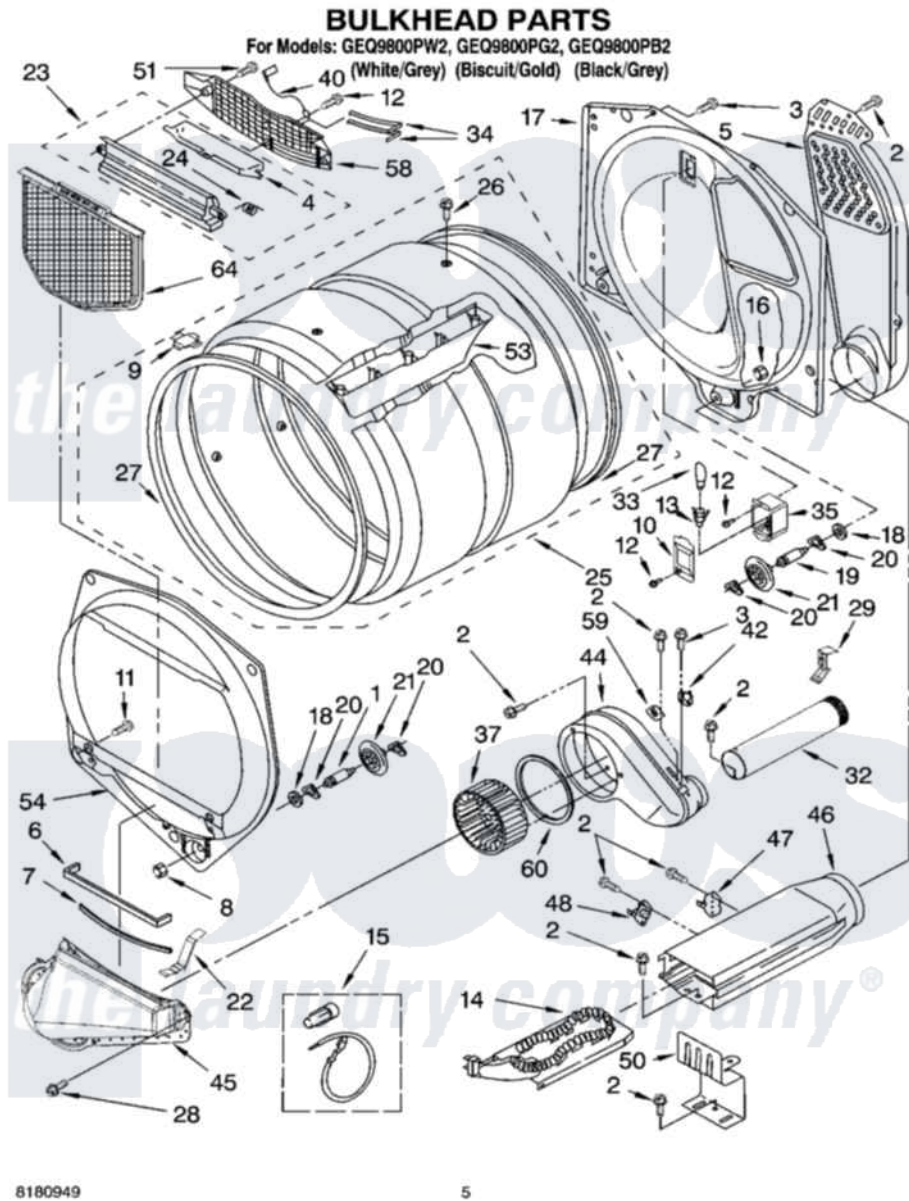

**Whirlpool GEQ9800PW2 03 - BULKHEAD PARTS, OPTIONAL PARTS  
(NOT INCLUDED)**

Whirlpool Residential Whirlpool GEQ9800PW2 Dryer Parts Parts Diagram 03 - BULKHEAD PARTS, OPTIONAL PARTS  
(NOT INCLUDED)

Click on the part number to view part

Item	Original Part Number	Replaced By	Status	Part Description
1	8575324	<a href="#">W10359271</a>		Shaft, Drum Roller Threads
2	<a href="#">90767</a>			Screw, 8A X 3/8 HeX Washer Head Tapping
3	3390647	<a href="#">488729</a>		Screw
4	3394984	<a href="#">8563758</a>		Door, Lint Screen
5	697354	<a href="#">3387911</a>		Duct-Air
6	<a href="#">697813</a>			Seal, Outlet Housing
7	697814	<a href="#">697813</a>		Seal, Outlet Housing
8	3934666	<a href="#">W10080210</a>		Nut, 3/8 X 16
9	<a href="#">8066086</a>			Plug, Drum Hole
10	3402841	<a href="#">8532165</a>		Lens, Drum Light
11	695240	<a href="#">488729</a>		Screw
12	487909	<a href="#">488729</a>		Screw
13	3403634	<a href="#">W10136369</a>		Socket, Drum Light Assembly
14	<a href="#">3387747</a>			Element, Heater