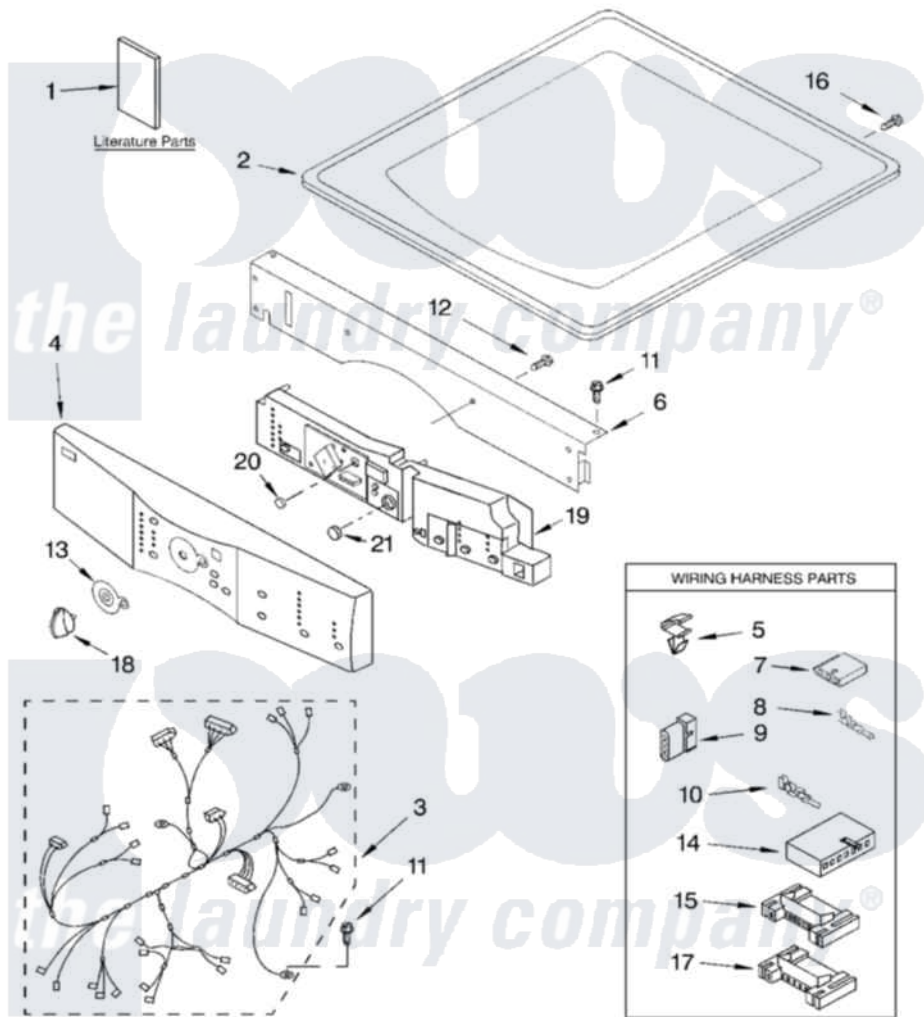

Whirlpool GEW9200LL1 01 - TOP AND CONSOLE PARTS

TOP AND CONSOLE PARTS

For Models: GEW9200LW1, GEW9200LQ1, GEW9200LL1, GEW9200LT1
(White/Platinum) (White/Blue) (Pewter) (Biscuit)

Electric Dryer

05-03 Printed in U.S.A. (djc)

1

Part No. 8180003 Rev. A

[Whirlpool Residential Whirlpool GEW9200LL1 Dryer Parts](#) Parts Diagram 01 - TOP AND CONSOLE PARTS

[Click on the part number to view part](#)

Item	Original Part Number	Replaced By	Status	Part Description
1	LIT8542740		Not Available	Literature Parts (Use & Care Guide)
"	LIT8541833		Not Available	Literature Parts (Tech Sheet)
2	8519251	W10117263		Top
"	3980096	3980357		Top
"	8519252	3979307		Top
3	8529983	8576530		Harness, Main
4	8530587			Panel, Console
"	8530588			Panel, Console
"	3980188			Panel, Console
"	3979788		Not Available	Panel, Console (Biscuit)
5	3394427			Clip-Harness
6	8519271			Bracket, Console
7	353424			Plug, Terminal
8	94614			Terminal
9	3936144			Do-It-Yourself Repair Manuals
10	94613	596797		Terminal

11	3390647	488729	Screw
12	488886	488787	Screw
13	8519406		Bezel, Cycle
14	3936150		Connector, 7-Circuit
15	3395683		Receptacle, Multi-Terminal
16	8281225		Screw, 8-18 X 1/2
17	2203186		Connector, 5-Circuit
18	46197020472	8181859	Knob, Control
"	46197020471	8181881	Knob, Control
"	46197020742	8182050	Knob, Control
"	46197020741	8182049	Knob, Control
19	8530589		User Interface
"	8530590		User Interface
"	3980189		User Interface
"	3979789		User Interface
20	8530591		Button, Start
21	8530592		Button, Pause/Cancel