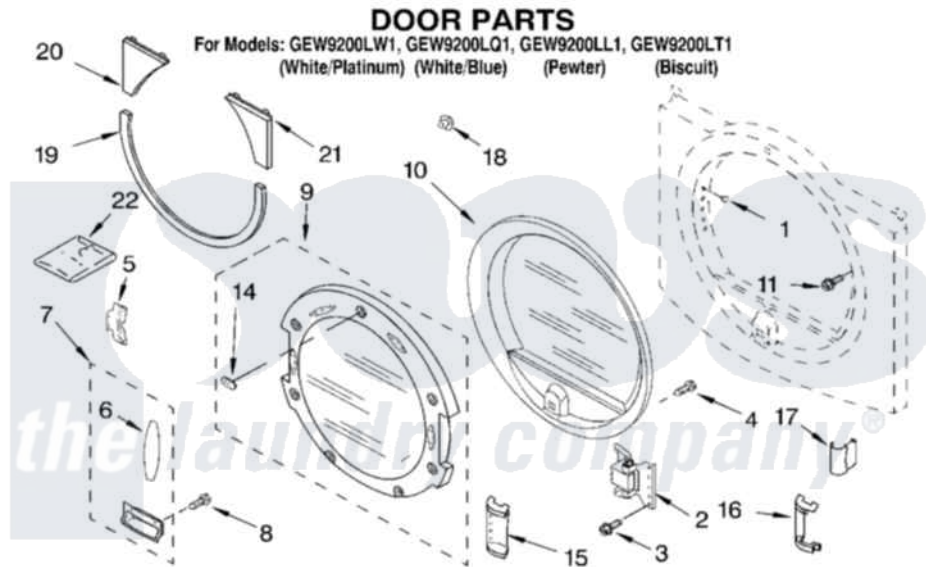

Whirlpool GEW9200LL1 04 - DOOR PARTS

8180003

7

Whirlpool [Residential Whirlpool GEW9200LL1 Dryer Parts](#) Parts Diagram 04 - DOOR PARTS
Click on the part number to view part

Item	Original Part Number	Replaced By	Status	Part Description
1	3404413			Plug, Hinge Hole
"	3404417			Plug, Hole
"	3404415			Plug, Hinge Hole
2	8519419			Door Hinge Assembly
3	342043	486146		Screw
4	9742177			Screw, 8-18 X .625
5	8529539			Bracket, Handle
6	8529930			Pad, Door Handle
7	8529932			Handle, Door Assembly
"	8529931			Handle, Door Assembly
"	3980077			Handle, Door Assembly
"	3979775			Handle, Door Assembly)
"	8529934			Handle, Door Assembly
"	8529933			Handle, Door Assembly
"	3980210			Handle, Door Assembly
"	3979776			Handle, Door Assembly