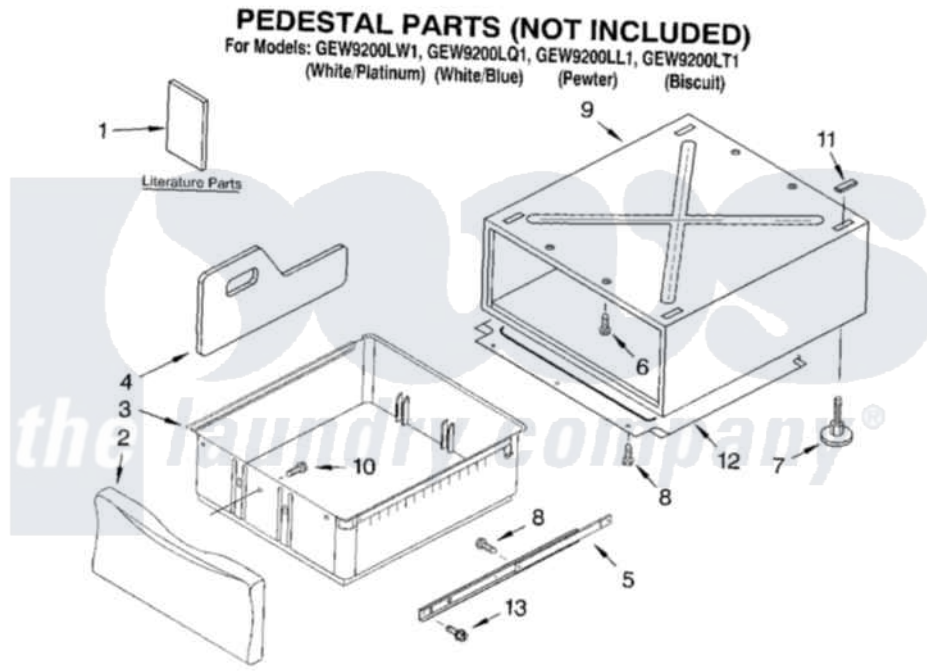

Whirlpool GEW9200LL1 05 - PEDESTAL PARTS (NOT INCLUDED)

Whirlpool Residential Whirlpool GEW9200LL1 Dryer Parts Parts Diagram 05 - PEDESTAL PARTS (NOT INCLUDED)
 Click on the part number to view part

Item	Original Part Number	Replaced By	Status	Part Description
1	LIT8537141		Not Available	Literature Parts (Installation Instructions)
"	LIT8537342		Not Available	Literature Parts (Parts List)
2	8537870	8538014		Drawer Front Assembly
"	8537871	8538015		Drawer Front Assembly
"	8537872	8538016		Drawer Front Assembly
"	8537908	8538017		Drawer Front Assembly
3	8537883			Drawer Bin
4	8537875	280123		Divider
5	8537850	8578394		Slide Assembly
6	3400111			Screw, 12-14 X 5/8
7	8537852	8563585		Leveling Foot And Nut
8	3400639	3388228		Screw, 8-18 X 1/32
9	N/A		Not Available	Cabinet (Not Serviced)
10	3400842			Screw, 8-18 X 1/2
11	8537863			Pad
12	8537853			Pan, Bottom