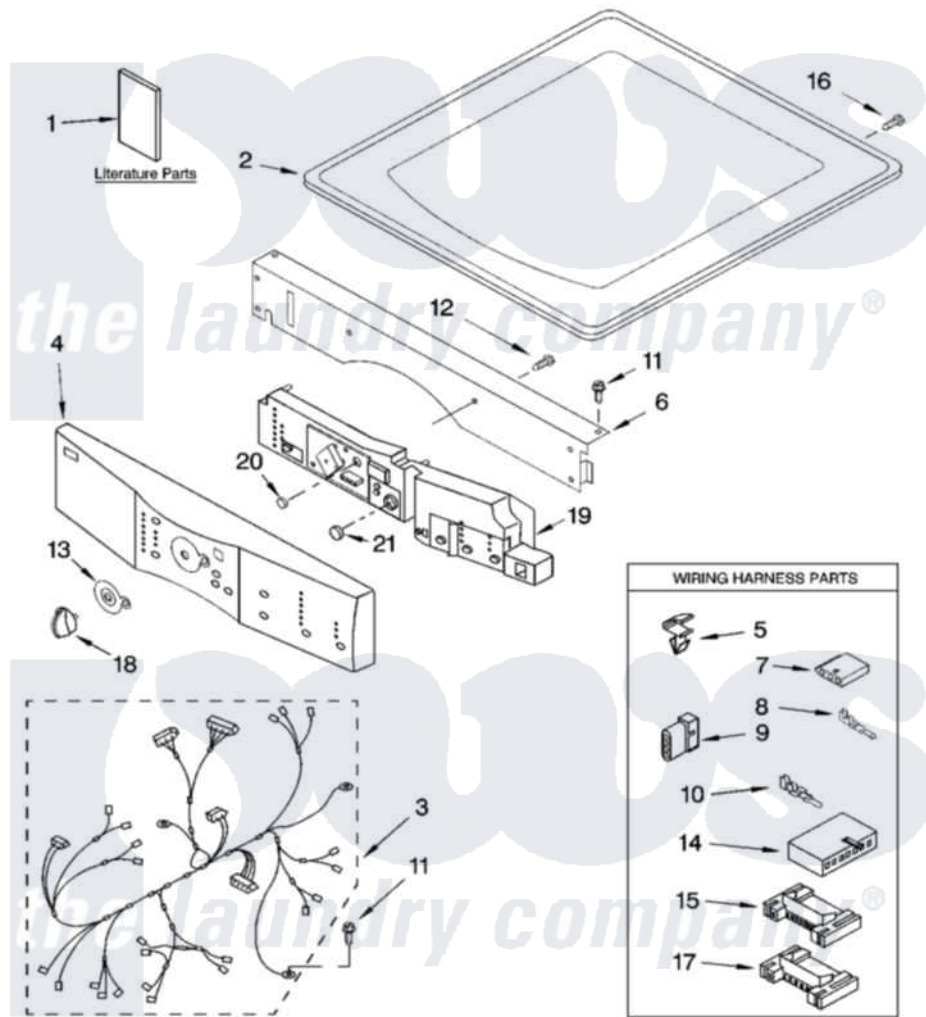

Whirlpool GEW9200LL2 01 - TOP AND CONSOLE PARTS

TOP AND CONSOLE PARTS

For Models: GEW9200LW2, GEW9200LQ2, GEW9200LL2, GEW9200LT2
(White/Platinum) (White/Blue) (Pewter) (Biscuit)

Electric Dryer

6-04 Printed in U.S.A. (djc)

1

Part No. 8180467

Whirlpool Residential Whirlpool GEW9200LL2 Dryer Parts Parts Diagram 01 - TOP AND CONSOLE PARTS

[Click on the part number to view part](#)

Item	Original Part Number	Replaced By	Status	Part Description
1	8533582		Not Available	Use & Care Guide
"	8541833		Not Available	Tech Sheet
2	8519251	W10117263		Top
"	3980096	3980357		Top
"	8519252	3979307		Top
3	8529983	8576530		Harness, Main
4	8530587			Panel, Console
"	8530588			Panel, Console
"	3980188			Panel, Console
"	3979788		Not Available	Panel, Console (Biscuit)
5	3394427			Clip-Harness
6	8519271			Bracket, Console
7	353424			Plug, Terminal
8	94614			Terminal
9	3936144			Do-It-Yourself Repair Manuals
10	94613	596797		Terminal

11	3390647	488729	Screw
12	488886	488787	Screw
13	8519406		Bezel, Cycle
14	3936150		Connector, 7-Circuit
15	3395683		Receptacle, Multi-Terminal
16	8281225		Screw, 8-18 X 1/2
17	2203186		Connector, 5-Circuit
18	46197020472	8181859	Knob, Control
"	46197020471	8181881	Knob, Control
"	46197020742	8182050	Knob, Control
"	46197020741	8182049	Knob, Control
19	8530589		User Interface
"	8530590		User Interface
"	3980189		User Interface
"	3979789		User Interface
20	8530591		Button, Start
21	8530592		Button, Pause/Cancel