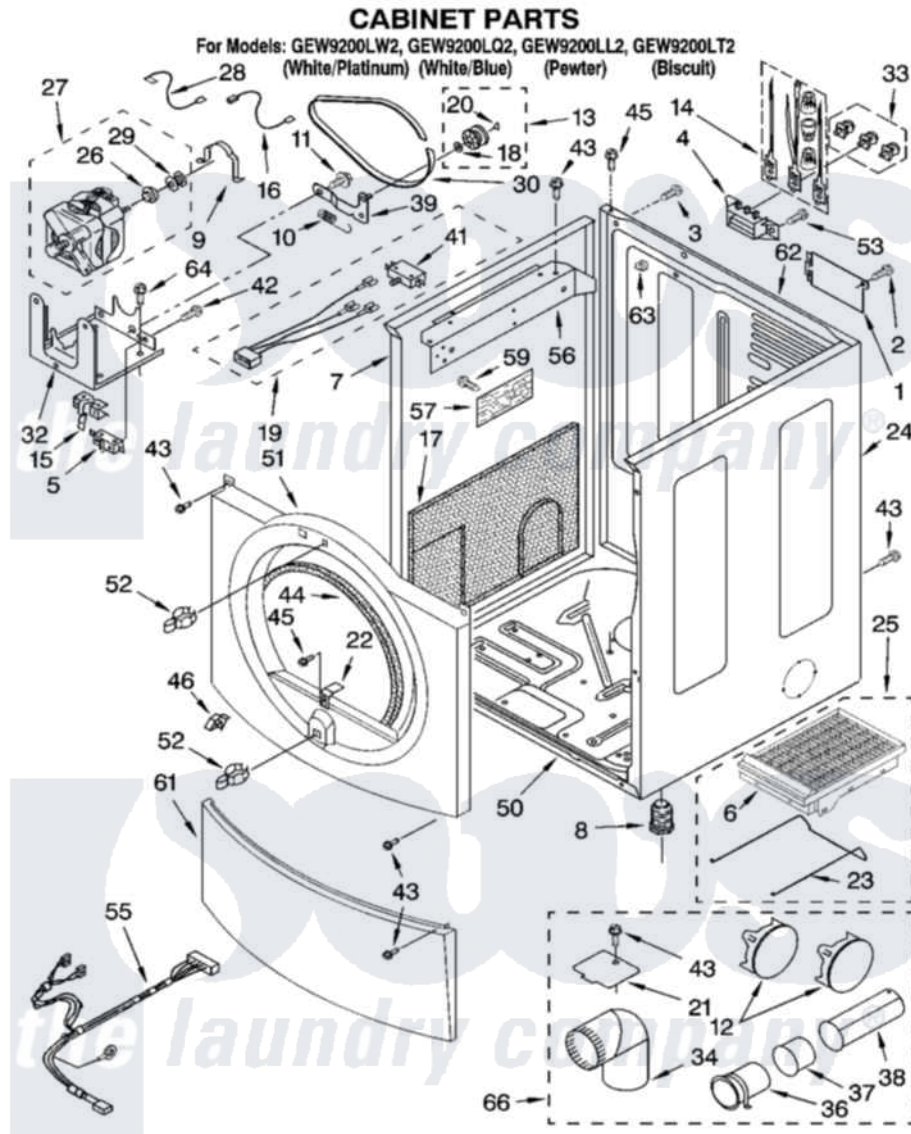

Whirlpool GEW9200LL2 02 - CABINET PARTS

8180467

3

Whirlpool [Residential Whirlpool GEW9200LL2 Dryer Parts](#) Parts Diagram 02 - CABINET PARTS

[Click on the part number to view part](#)

Item	Original Part Number	Replaced By	Status	Part Description
1	8317342	W10119283		Cover, Terminal Block
2	3390814	90767		Screw, 8A X 3/8 HeX Washer Head Tapping
3	697776	4331106		Screw, No.10-32 X 7/16
4	3397659			Block, Terminal
5	3394881	279782		Switch-Lid
6	8521959	W10121663		Dryer Rack
7	8519209	W10131287		Panel
"	8519216	3980358		Panel
"	8519210	W10131288		Panel
8	3392100	49621		Feet-Leveling
"	279810			Foot-Optional
9	660658			Clamp, Motor Mounting 343481 685441
10	3387374			Spring, Idler
11	3389420			Retainer-Idler 1/4-20 X 1/16
12	697750	W10470674		Dryer Exhaust Kit